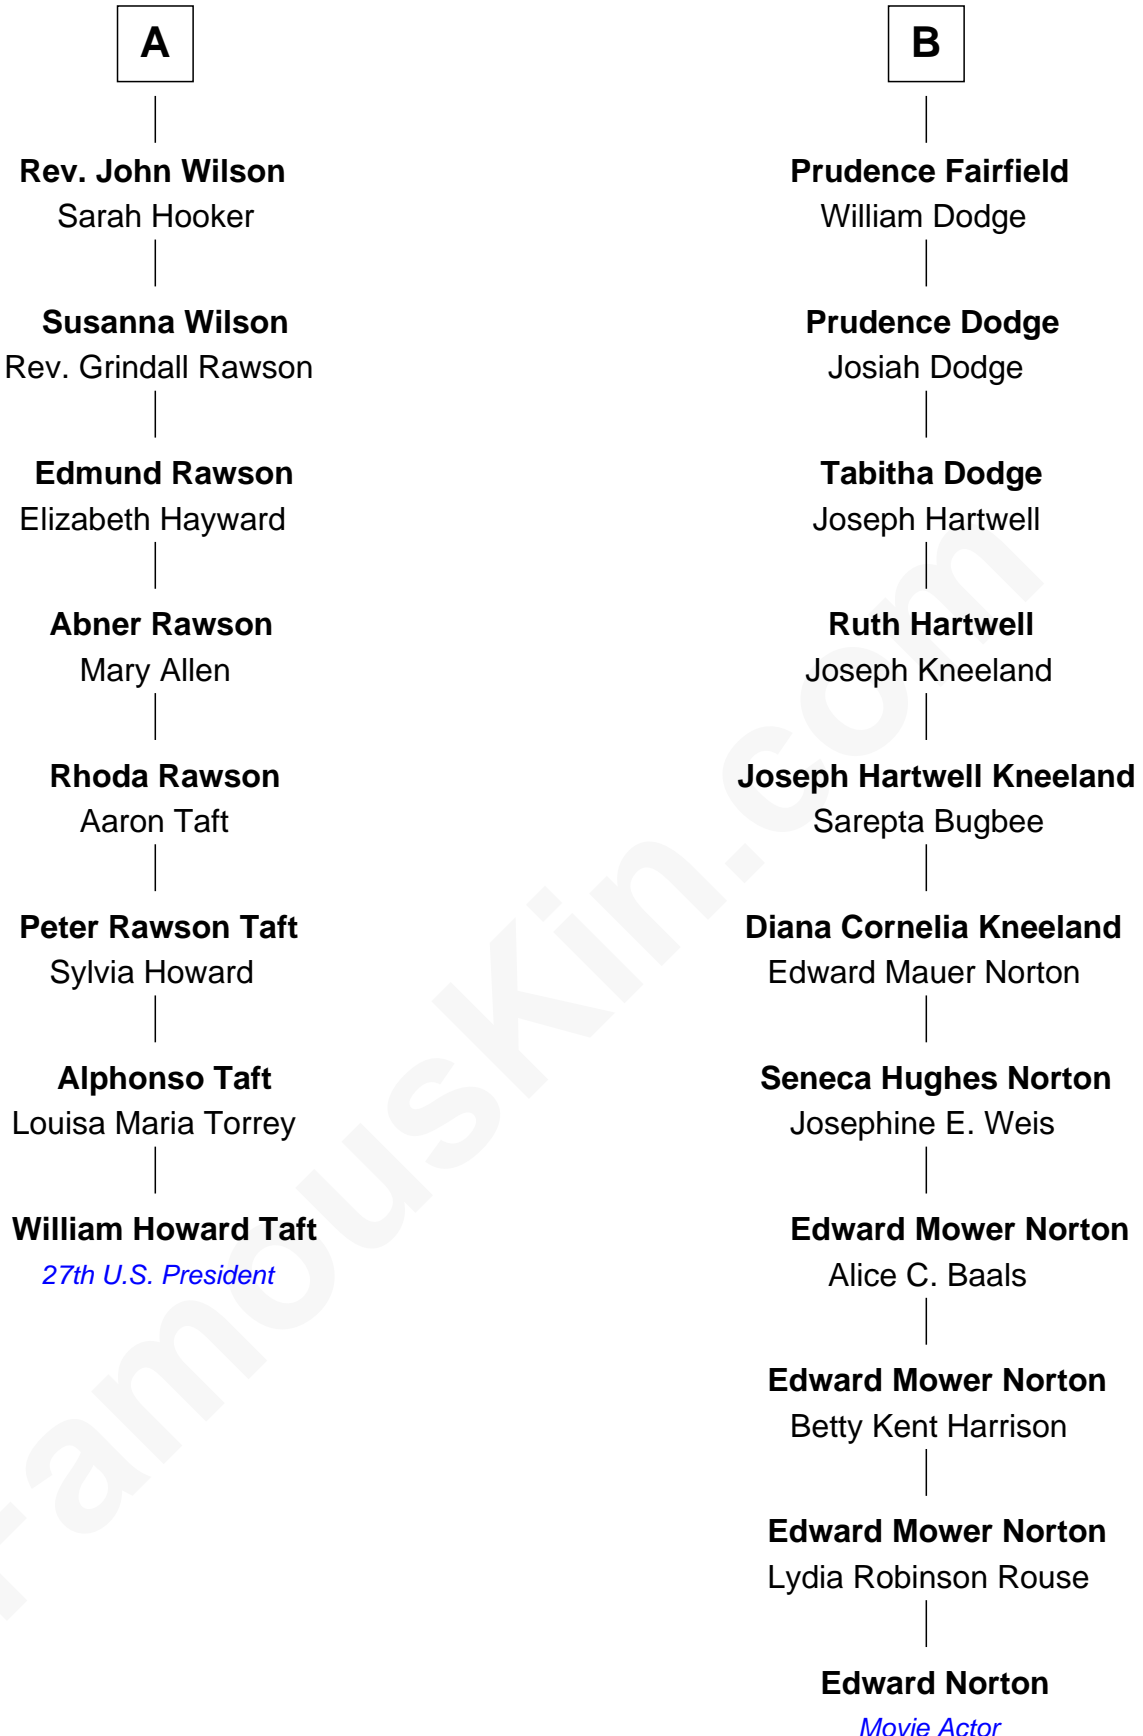

**FamousKin.com**  
**Relationship Chart of**  
**William Howard Taft**  
*27th U.S. President*

**14th cousin 3 times removed of**  
**Edward Norton**  
*Movie Actor*

**Sir John Hastings**  
 Anne Morley

Edward Norton photo by [David Shankbone](#) (CC BY 3.0)