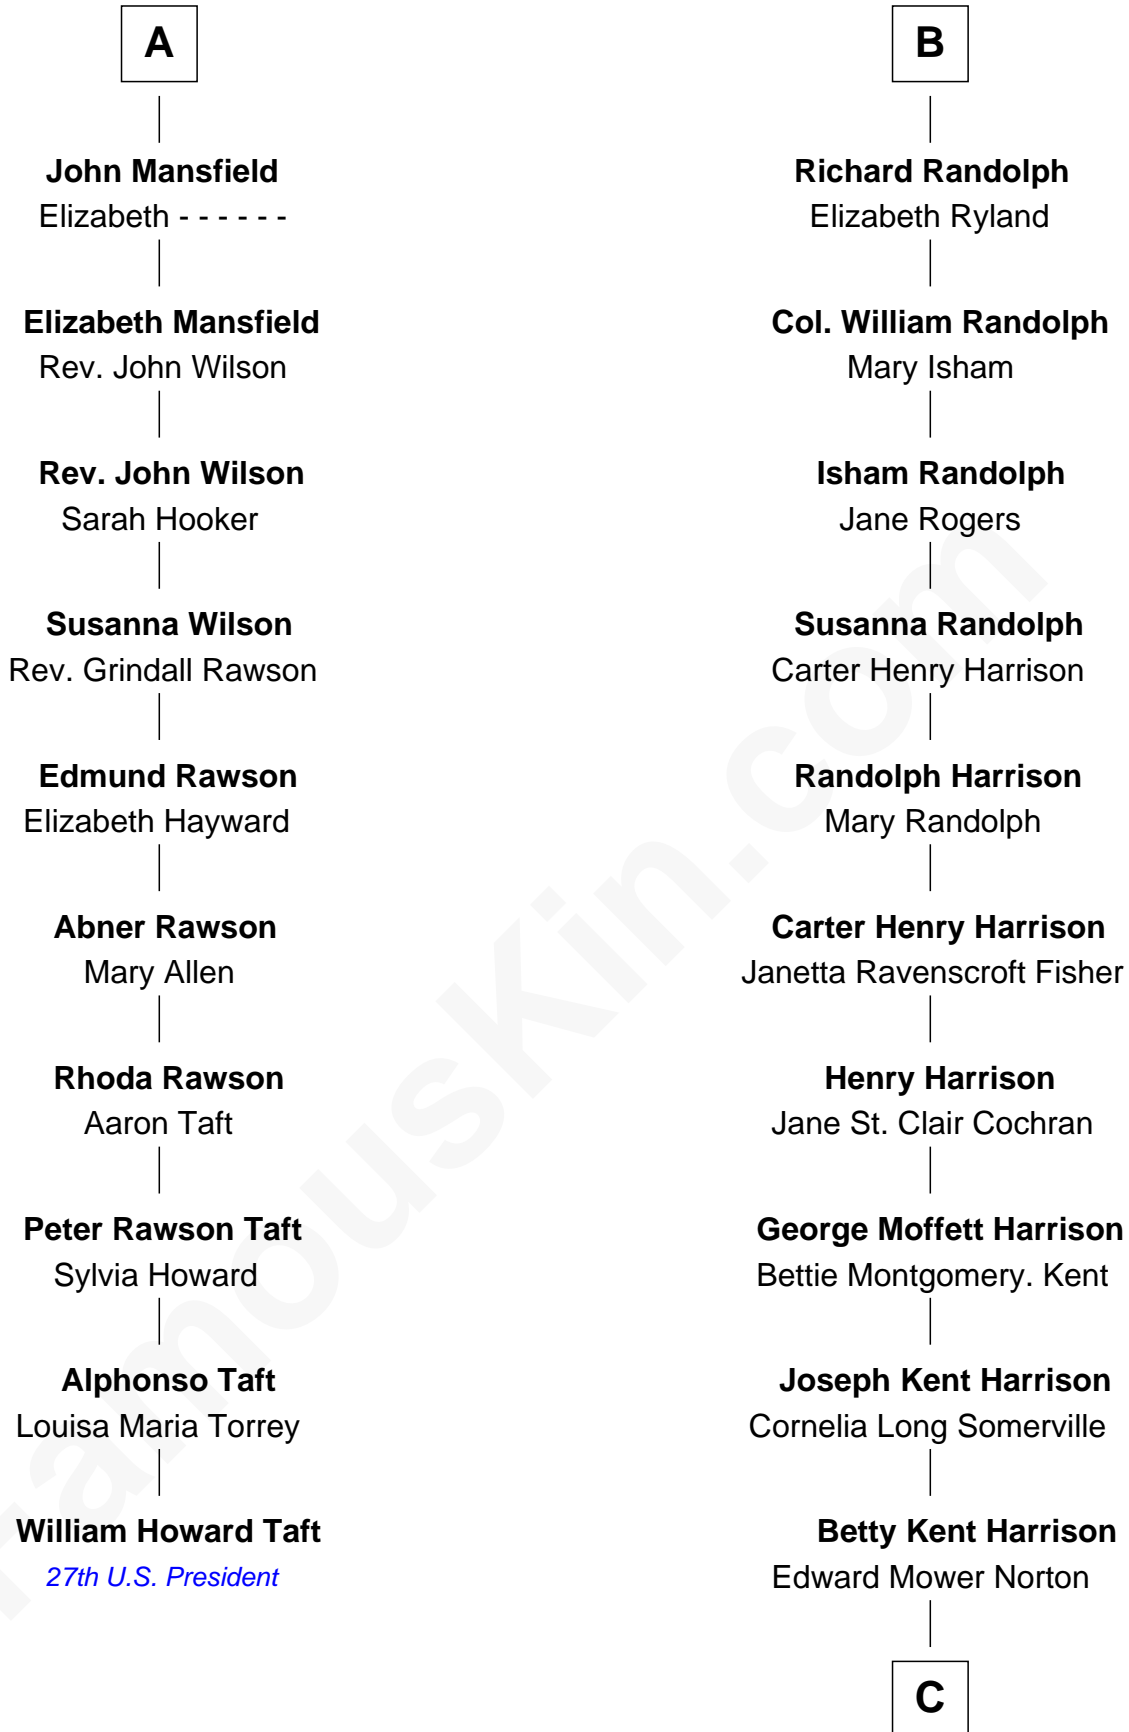

FamousKin.com
Relationship Chart of
William Howard Taft
27th U.S. President

16th cousin 2 times removed of
Edward Norton
Movie Actor

C

Edward Mower Norton

Lydia Robinson Rouse

Edward Norton

Movie Actor

FamousKin.com