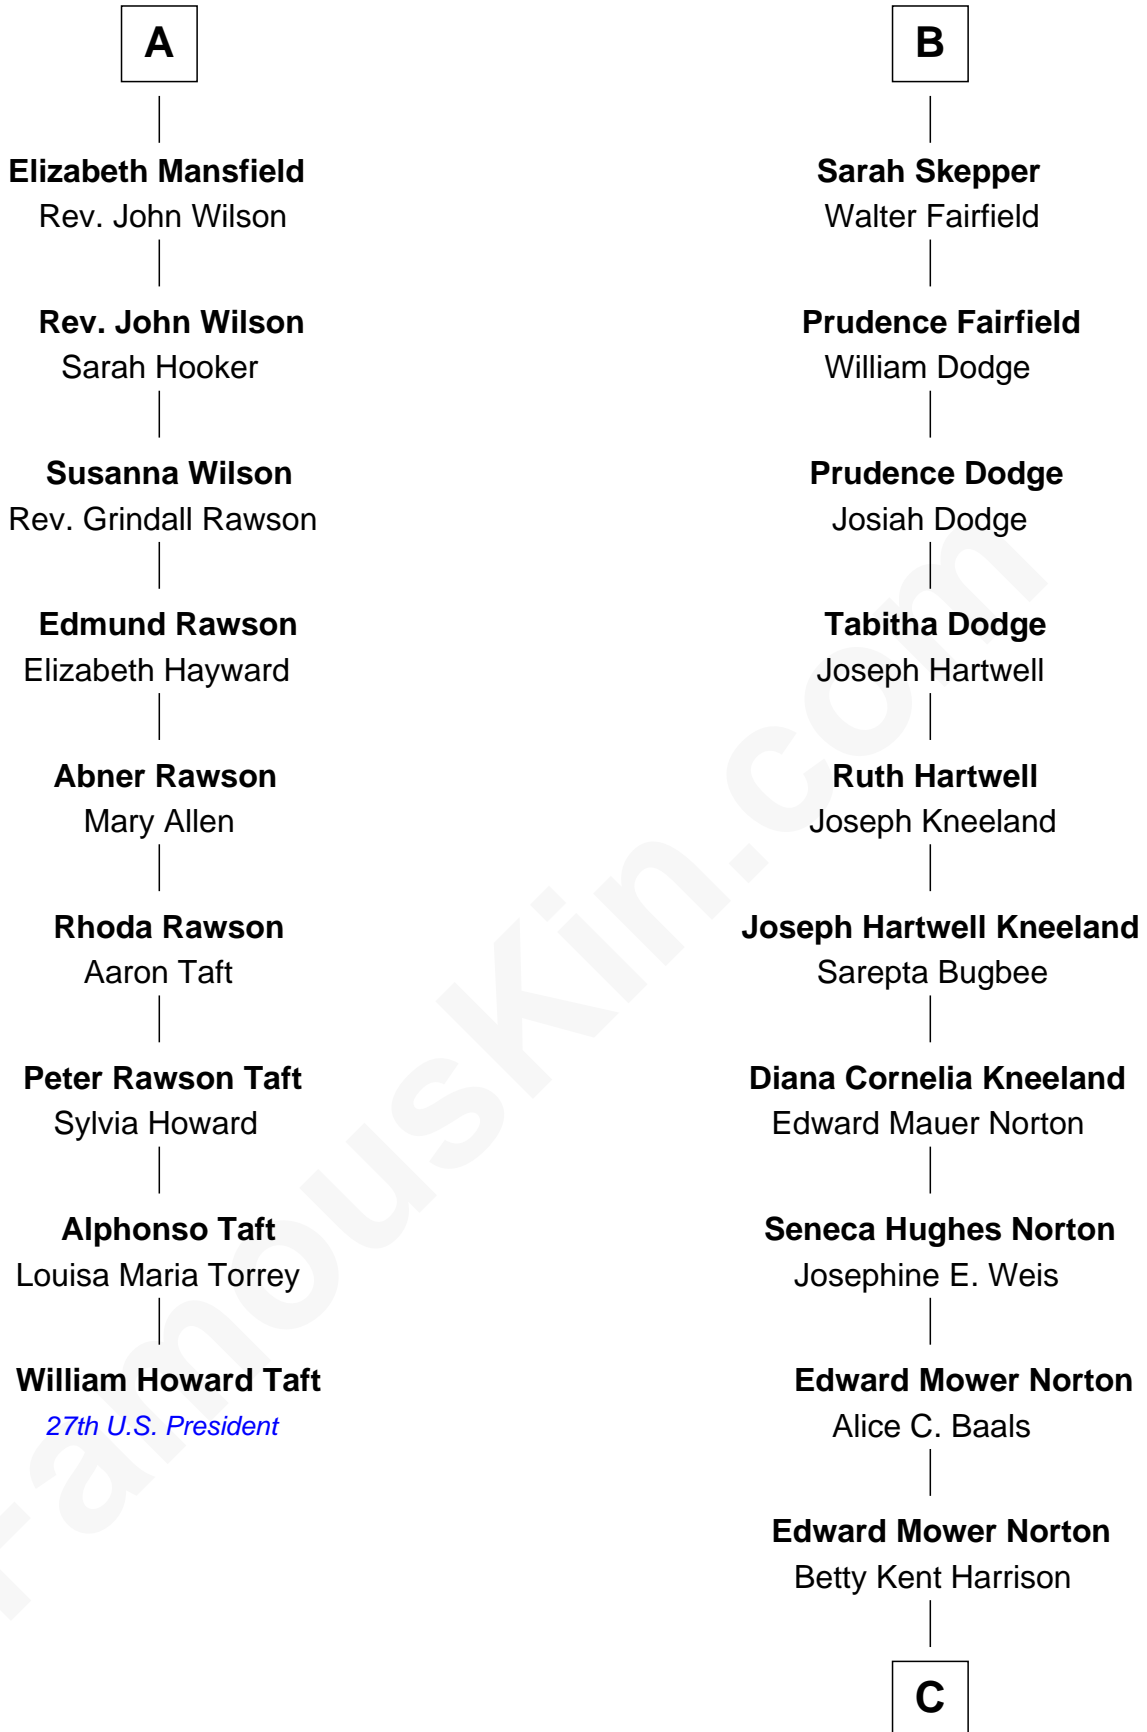

FamousKin.com
Relationship Chart of
William Howard Taft
27th U.S. President

15th cousin 3 times removed of
Edward Norton
Movie Actor

C

Edward Mower Norton

Lydia Robinson Rouse

Edward Norton

Movie Actor

FamousKin.com