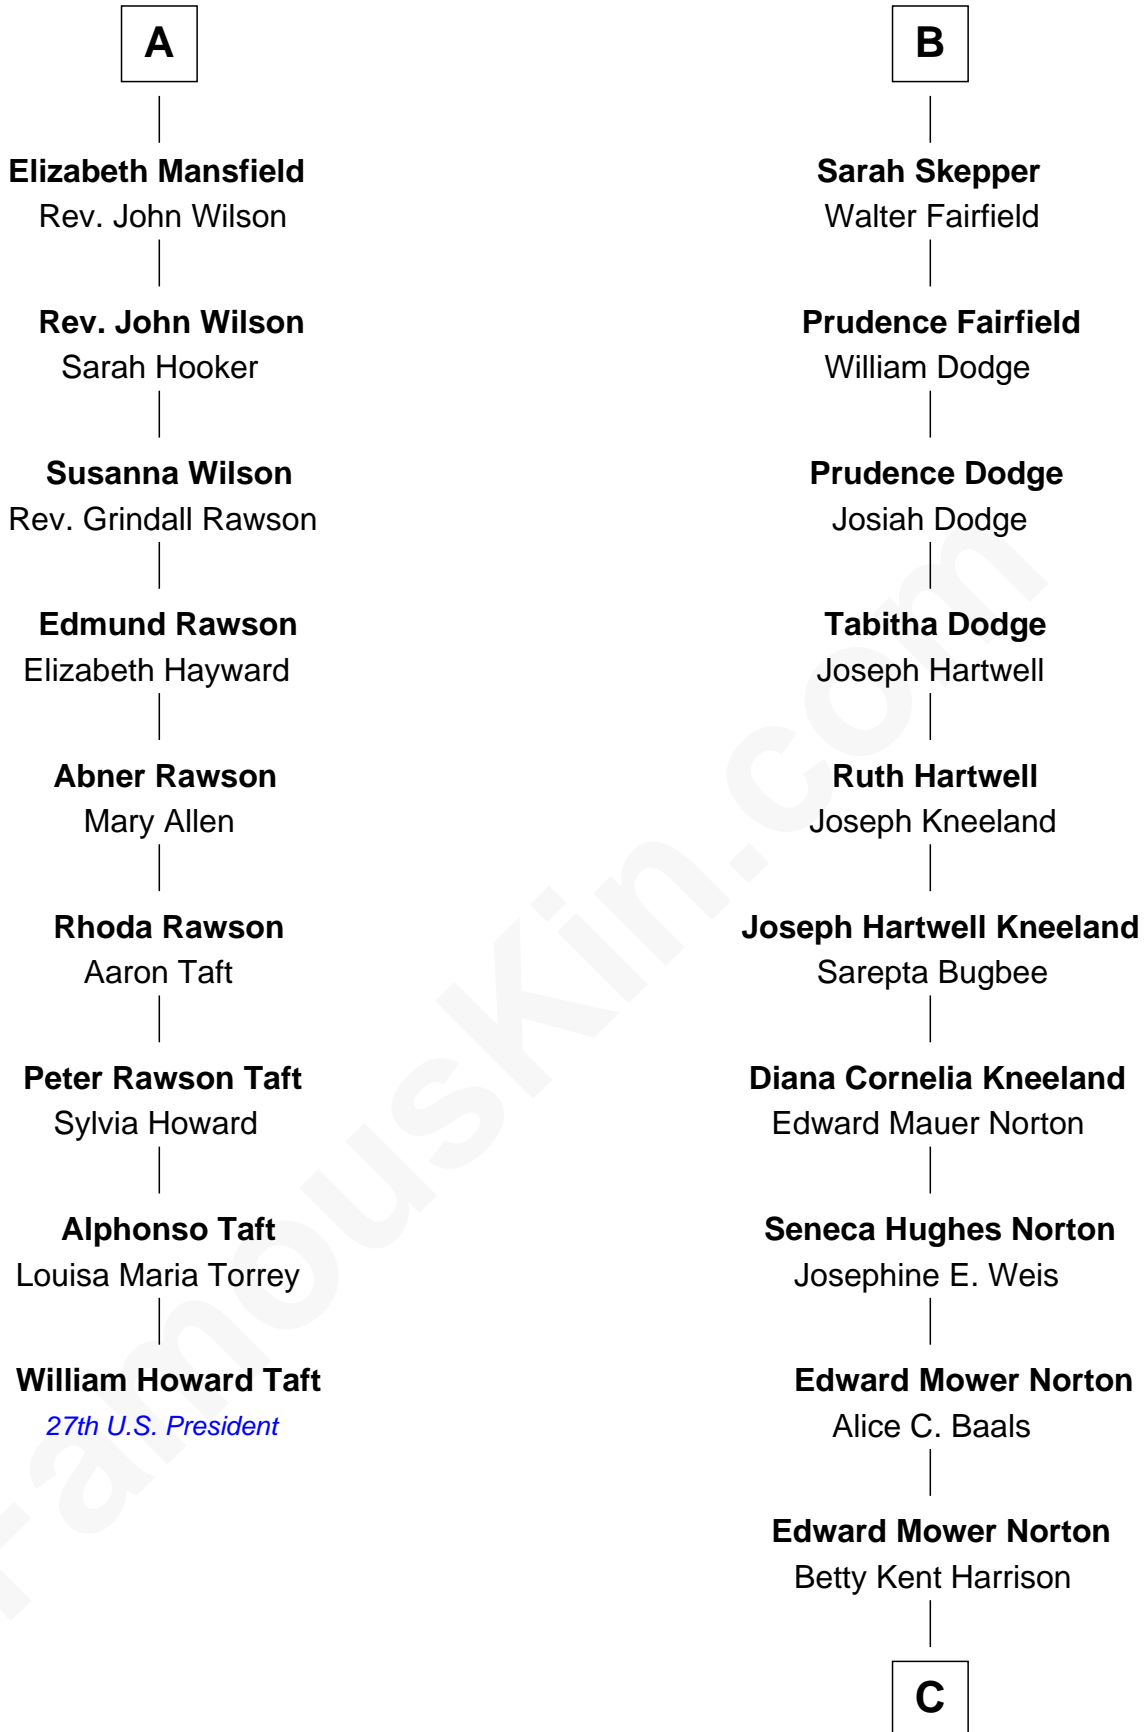

FamousKin.com
Relationship Chart of
William Howard Taft
27th U.S. President

15th cousin 3 times removed of
Edward Norton
Movie Actor

Sir John Clifford
 Elizabeth Percy

C

Edward Mower Norton

Lydia Robinson Rouse

Edward Norton

Movie Actor

FamousKin.com