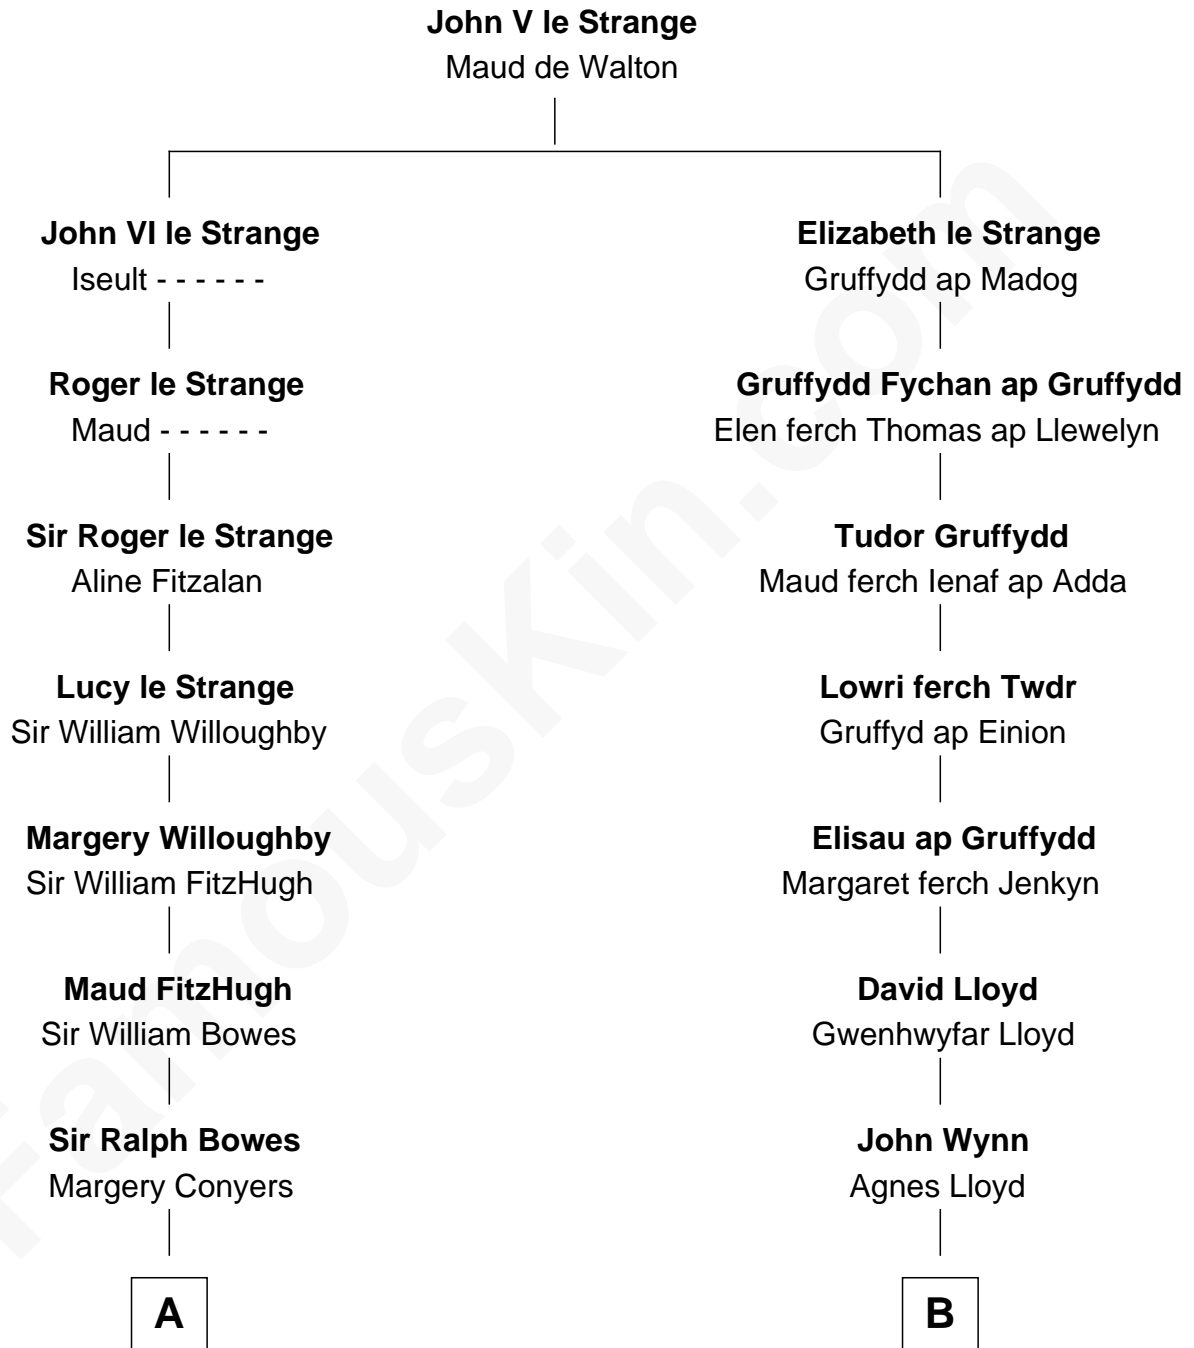

FamousKin.com
Relationship Chart of
William Howard Taft
27th U.S. President

19th cousin 1 time removed of
Mizuo Peck
TV and Movie Actress

C

Peter Rawson Taft

Sylvia Howard

Alphonso Taft

Louisa Maria Torrey

William Howard Taft

27th U.S. President

D

George Leete Peck

Katharine May Tolles

Laurence Tolles Peck

Barbara Field

George Leete Peck

Sanae Mizusawa