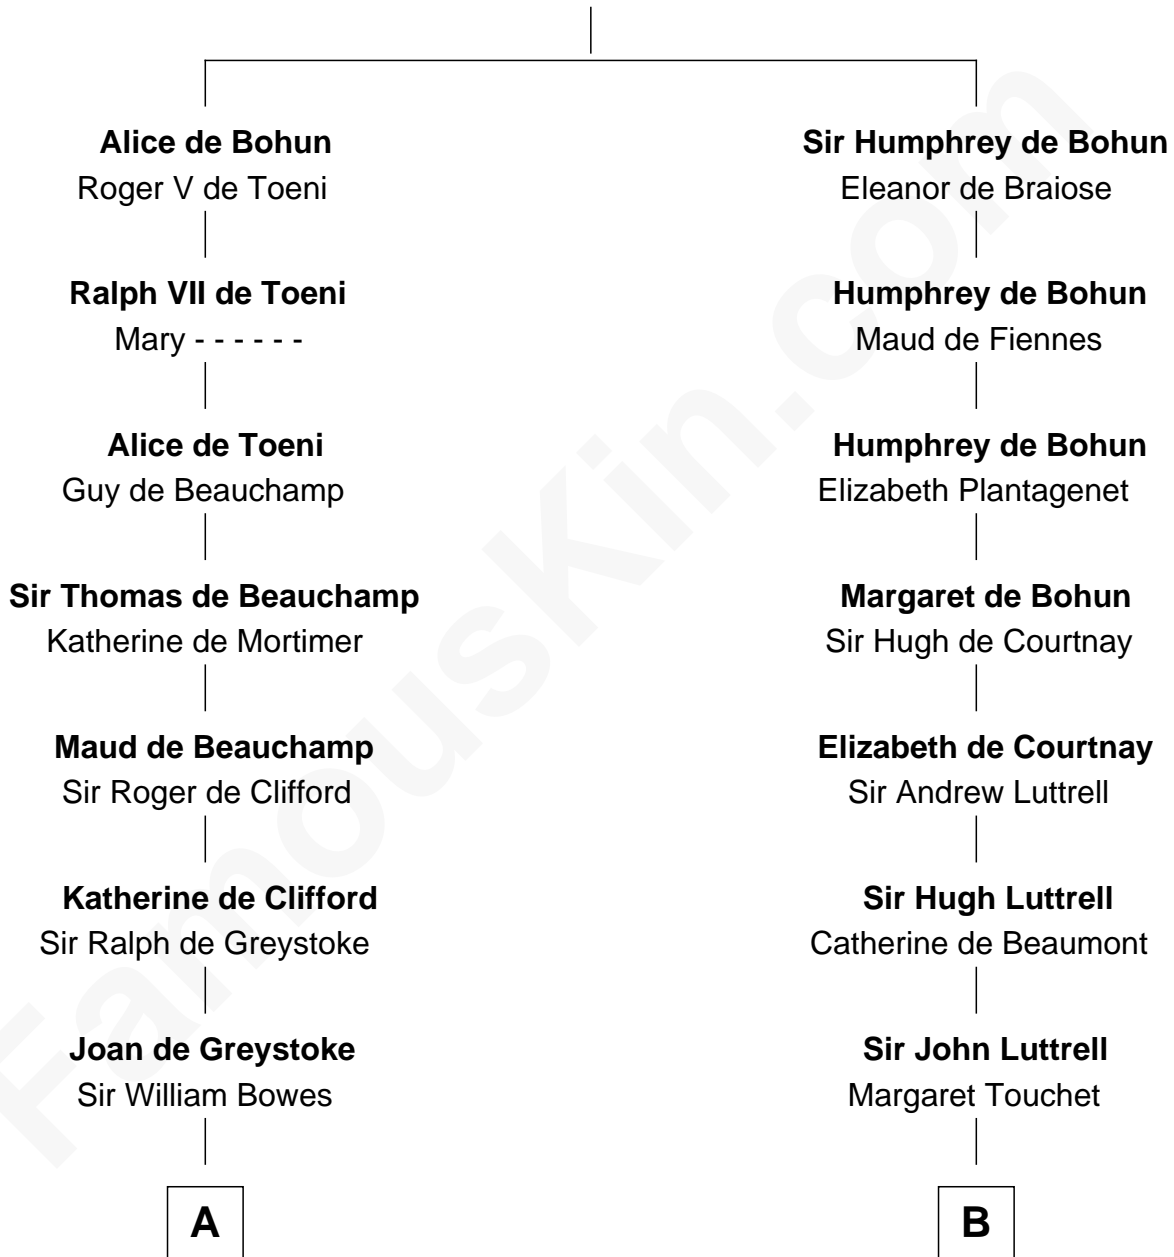

**FamousKin.com**  
**Relationship Chart of**  
**William Howard Taft**  
*27th U.S. President*

**18th cousin 3 times removed of**  
**Ichabod Goodwin**  
*27th Governor of New Hampshire*

**Sir Humphrey de Bohun**  
Maud of Eu

**C**

**Abner Rawson**

Mary Allen

**Rhoda Rawson**

Aaron Taft

**Peter Rawson Taft**

Sylvia Howard

**Alphonso Taft**

Louisa Maria Torrey

**William Howard Taft**

*27th U.S. President*

**D**

**Anna Thompson Gerrish**

Samuel Goodwin

**Ichabod Goodwin**

*27th Governor of New Hampshire*