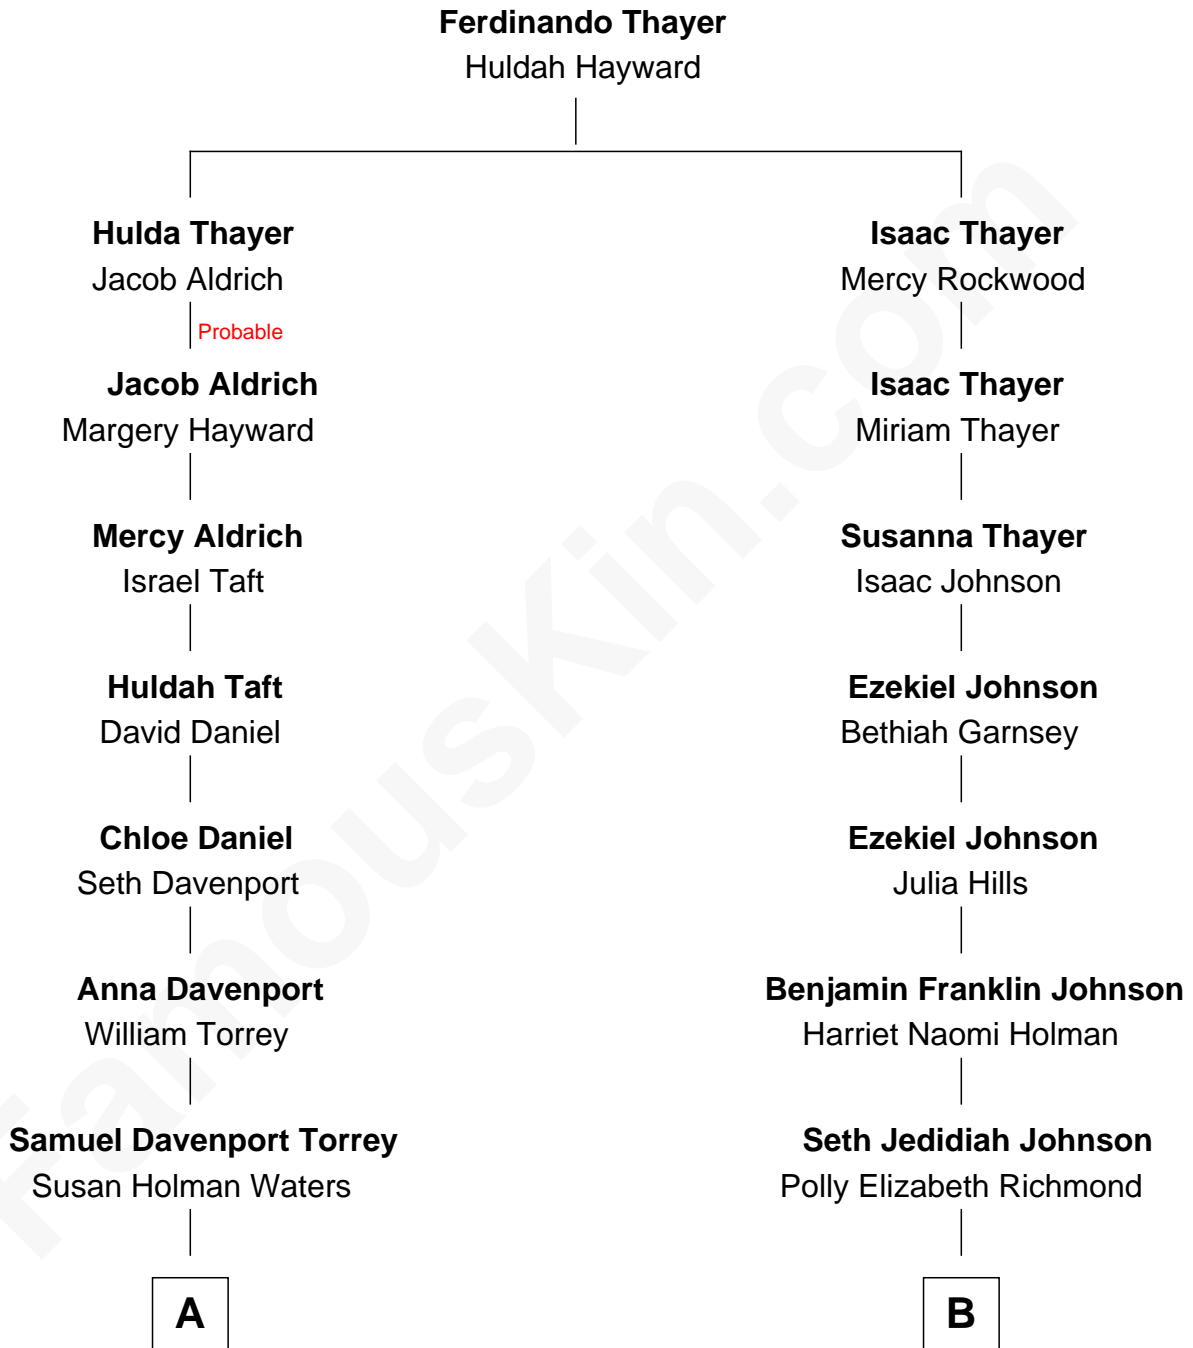

FamousKin.com Relationship Chart of William Howard Taft 27th U.S. President

8th cousin 2 times removed of
Elizabeth Smart
Founder of Elizabeth Smart Foundation

A

Louisa Maria Torrey

Alphonso Taft

William Howard Taft

27th U.S. President

B

Genevieve Johnson

Archibald Newel Pettit

Genevieve Pettit

Myron LeGrande Francom

Lois Ann Francom

Edward Sharp Smart

Elizabeth Smart

Child Safety Activist