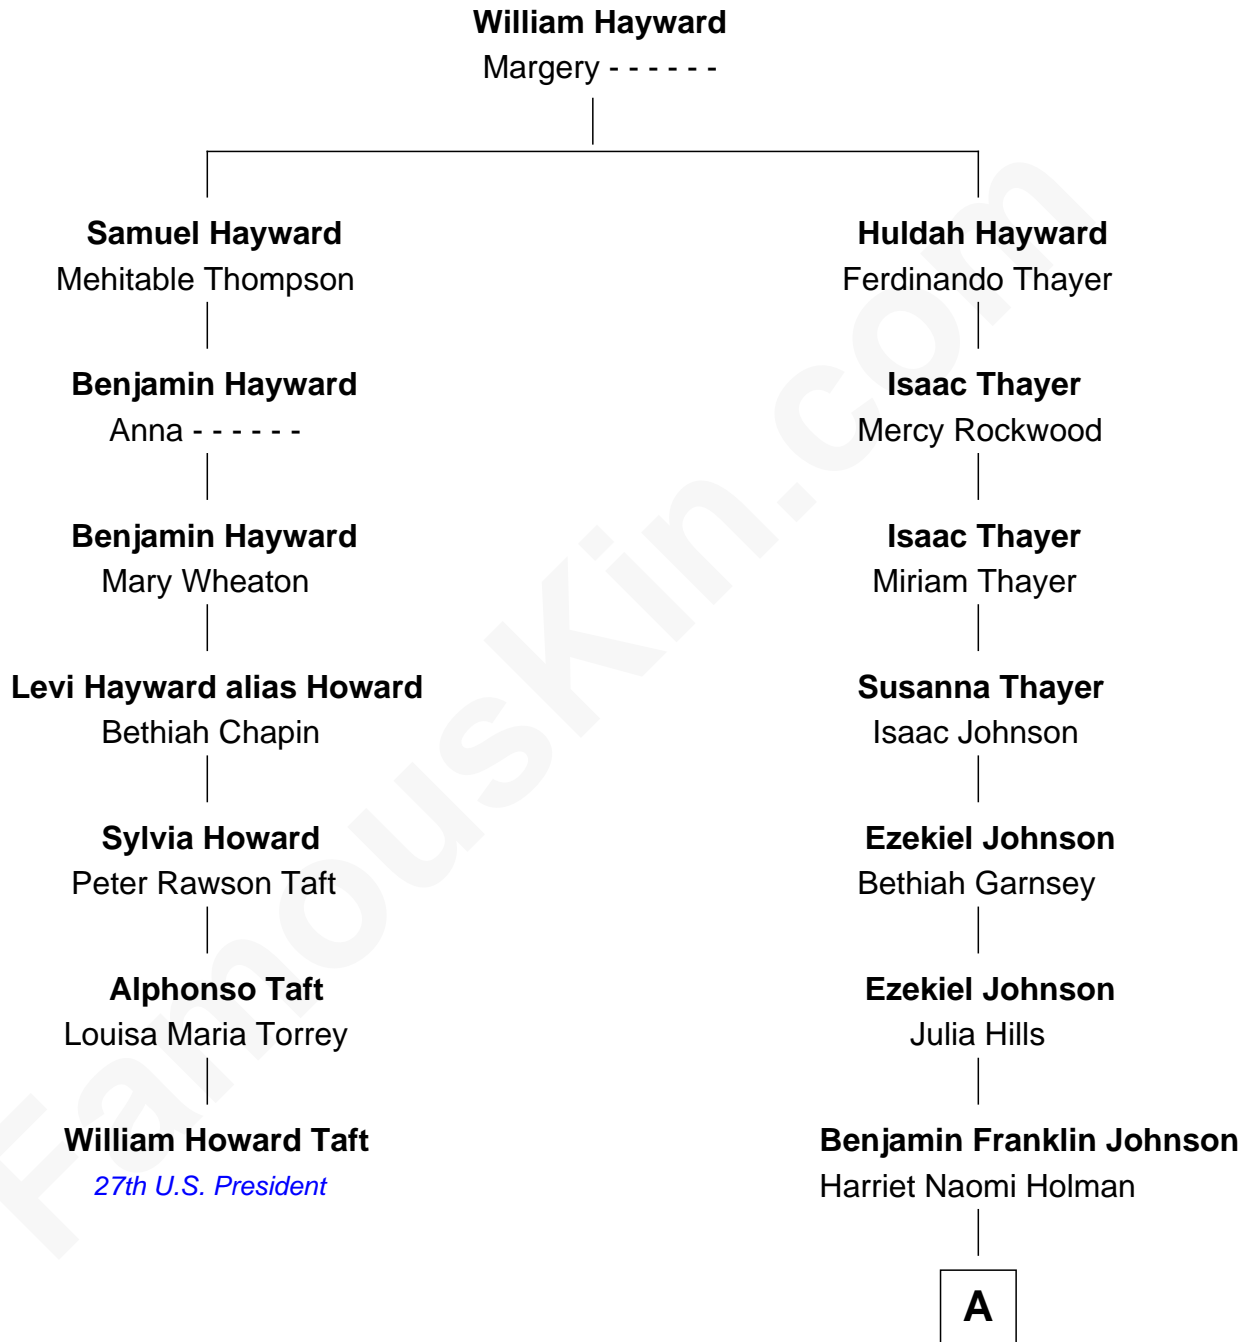

**FamousKin.com**  
**Relationship Chart of**  
**William Howard Taft**  
*27th U.S. President*

**6th cousin 5 times removed of**  
**Elizabeth Smart**  
*Founder of Elizabeth Smart Foundation*

A

**Seth Jedidiah Johnson**  
Polly Elizabeth Richmond

**Genevieve Johnson**  
Archibald Newel Pettit

**Genevieve Pettit**  
Myron LeGrande Francom

**Lois Ann Francom**  
Edward Sharp Smart

**Elizabeth Smart**  
*Child Safety Activist*