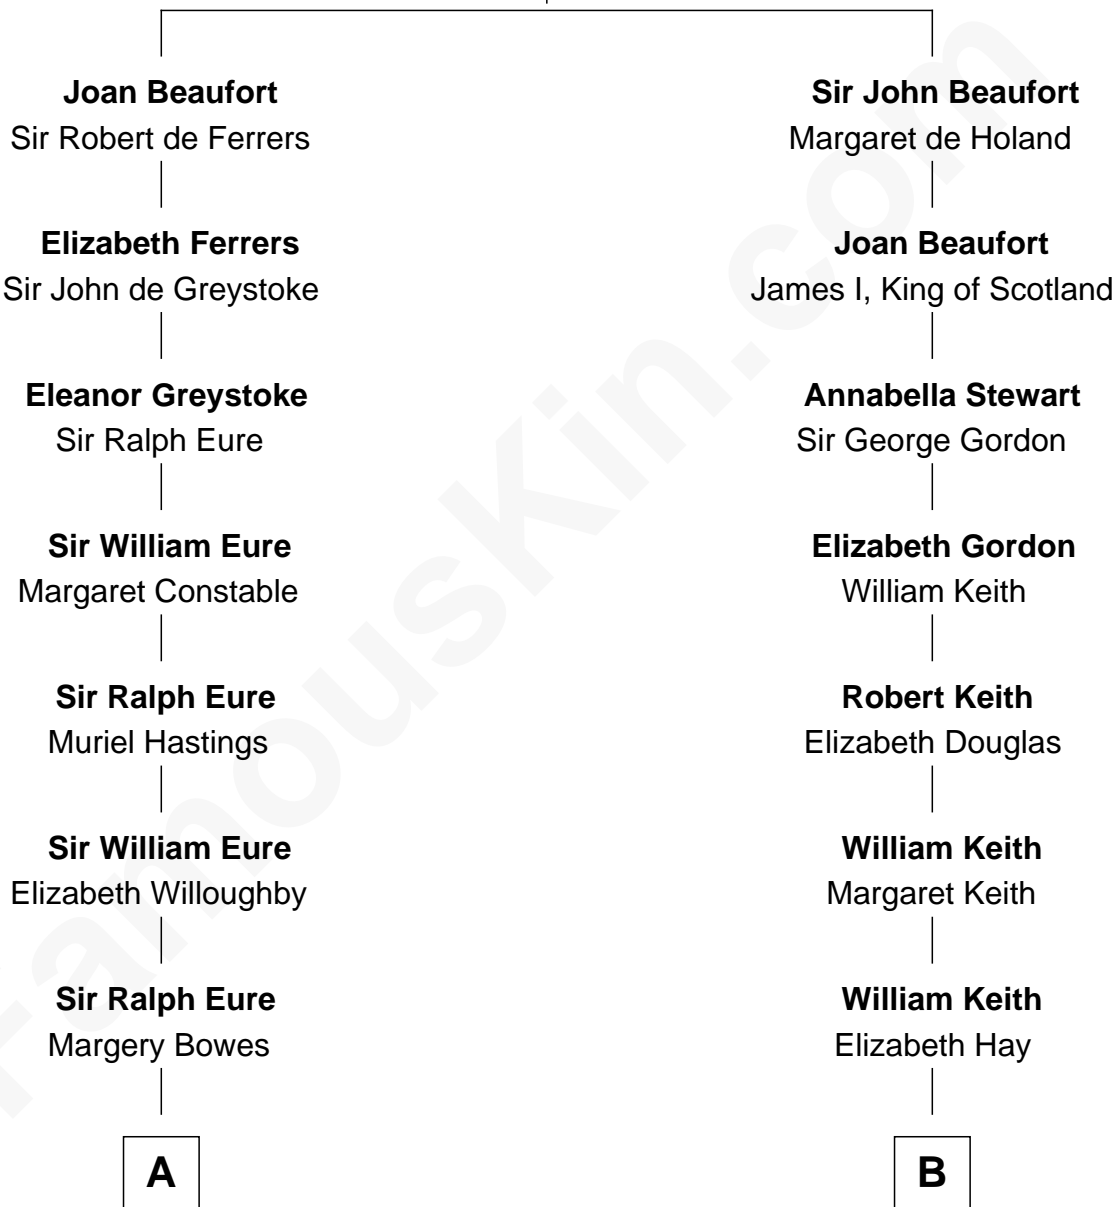

FamousKin.com
Relationship Chart of
William Howard Taft
27th U.S. President

17th cousin 2 times removed of
Wernher von Braun
Rocket Scientist

John of Gaunt
 Katherine Roet

C

Marie Eleonore Dorothea von Below

Wernher von Quistorp

Emmy von Quistorp

Magnus von Braun

Wernher von Braun

Rocket Scientist

FamousKin.com