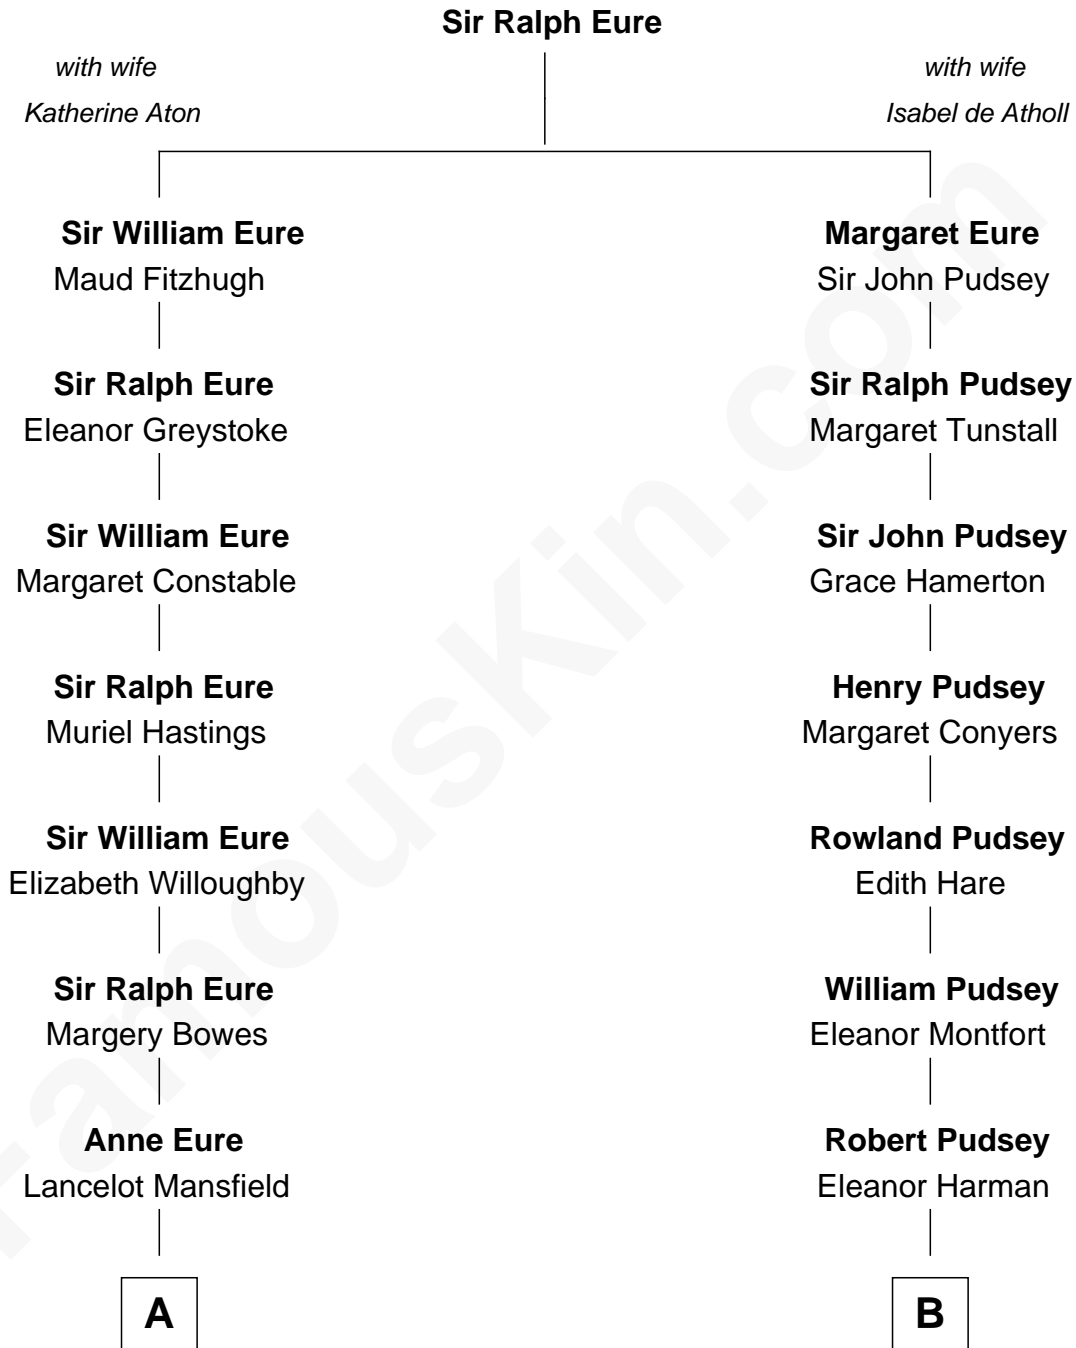

FamousKin.com
Relationship Chart of
William Howard Taft
27th U.S. President

13th cousin 3 times removed of

Richard Henry Lee
Signer of the Declaration of Independence

A

John Mansfield
Elizabeth - - - - -

Elizabeth Mansfield
Rev. John Wilson

Rev. John Wilson
Sarah Hooker

Susanna Wilson
Rev. Grindall Rawson

Edmund Rawson
Elizabeth Hayward

Abner Rawson
Mary Allen

Rhoda Rawson
Aaron Taft

Peter Rawson Taft
Sylvia Howard

Alphonso Taft
Louisa Maria Torrey

William Howard Taft
27th U.S. President

B

George Pudsey
Matilda Cotton

Dorothy Pudsey
Gawen Grosvenor

Winifred Grosvenor
Thomas Corbin

Henry Corbin
Alice Eltonhead

Laetitia Corbin
Richard Lee

Gov. Thomas Lee
Hannah Ludwell