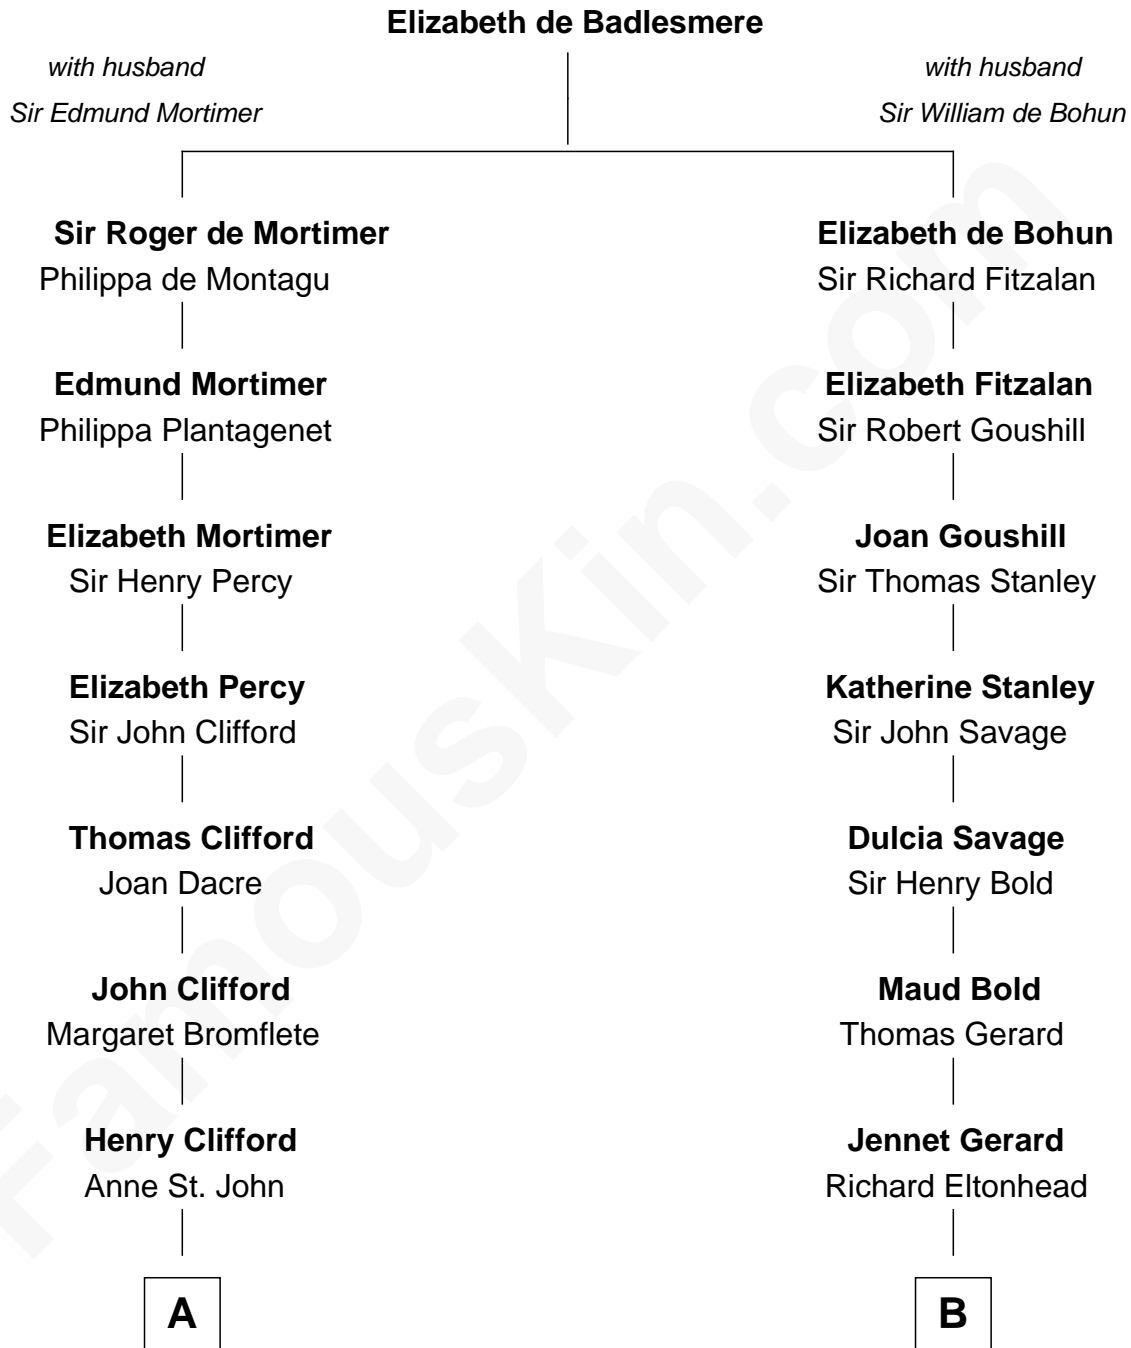

FamousKin.com
Relationship Chart of
William Howard Taft
27th U.S. President

12th cousin 7 times removed of

Richard Henry Lee
Signer of the Declaration of Independence

C

—
Peter Rawson Taft

Sylvia Howard

—
Alphonso Taft

Louisa Maria Torrey

—
William Howard Taft

27th U.S. President

FamousKin.com