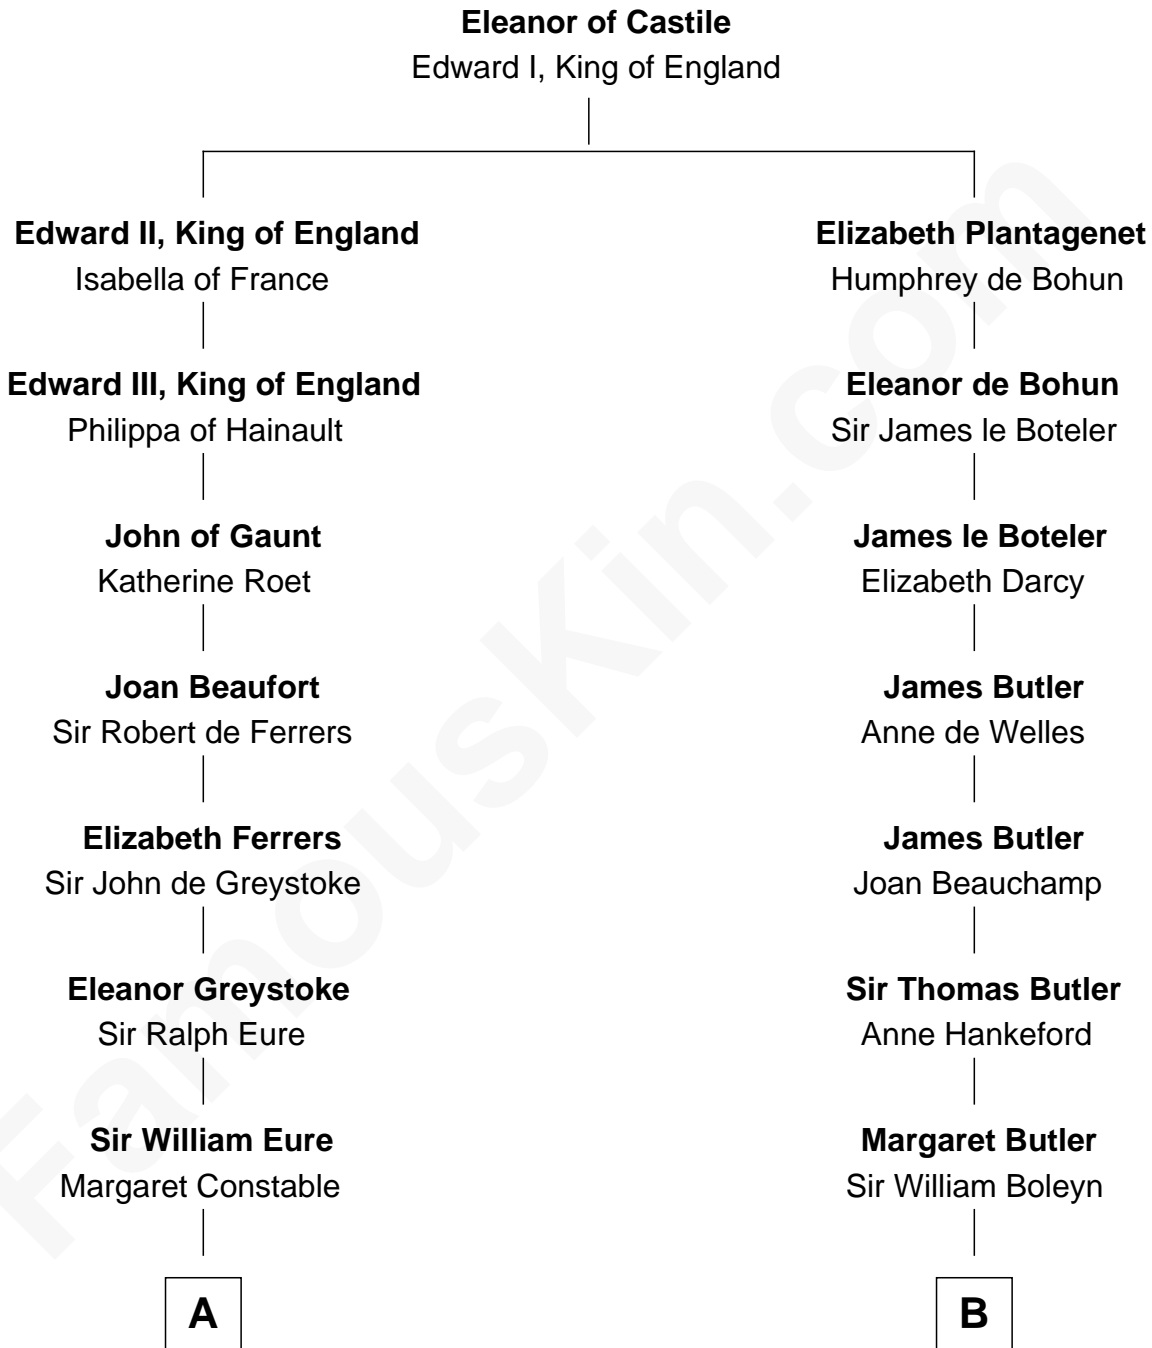

**FamousKin.com**  
**Relationship Chart of**  
**William Howard Taft**  
*27th U.S. President*

8th cousin 12 times removed of

**Anne Boleyn**  
*2nd Wife of King Henry VIII*

**C**

—  
**Rhoda Rawson**

Aaron Taft  
—

**Peter Rawson Taft**

Sylvia Howard  
—

**Alphonso Taft**

Louisa Maria Torrey  
—

**William Howard Taft**

*27th U.S. President*

FamousKin.com