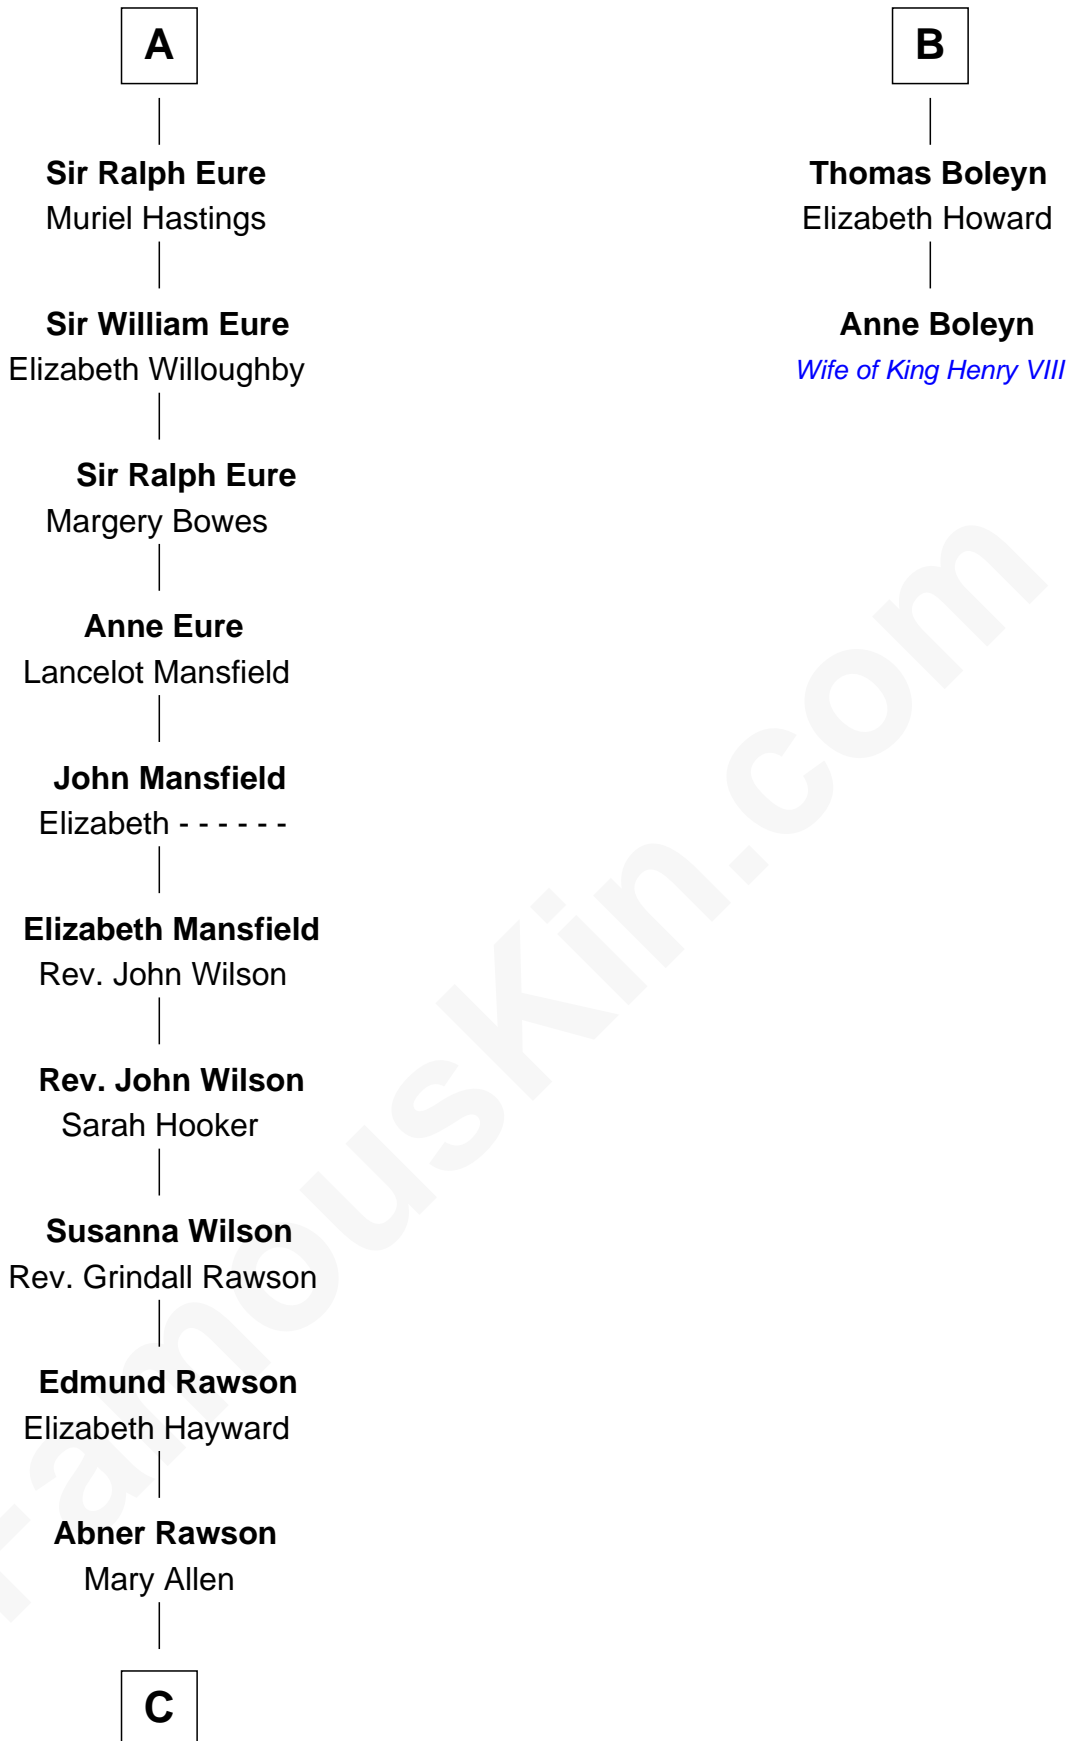

**FamousKin.com**  
**Relationship Chart of**  
**William Howard Taft**  
*27th U.S. President*

8th cousin 12 times removed of

**Anne Boleyn**  
*2nd Wife of King Henry VIII*

**C**

—  
**Rhoda Rawson**

Aaron Taft  
—

**Peter Rawson Taft**

Sylvia Howard  
—

**Alphonso Taft**

Louisa Maria Torrey  
—

**William Howard Taft**

*27th U.S. President*

FamousKin.com