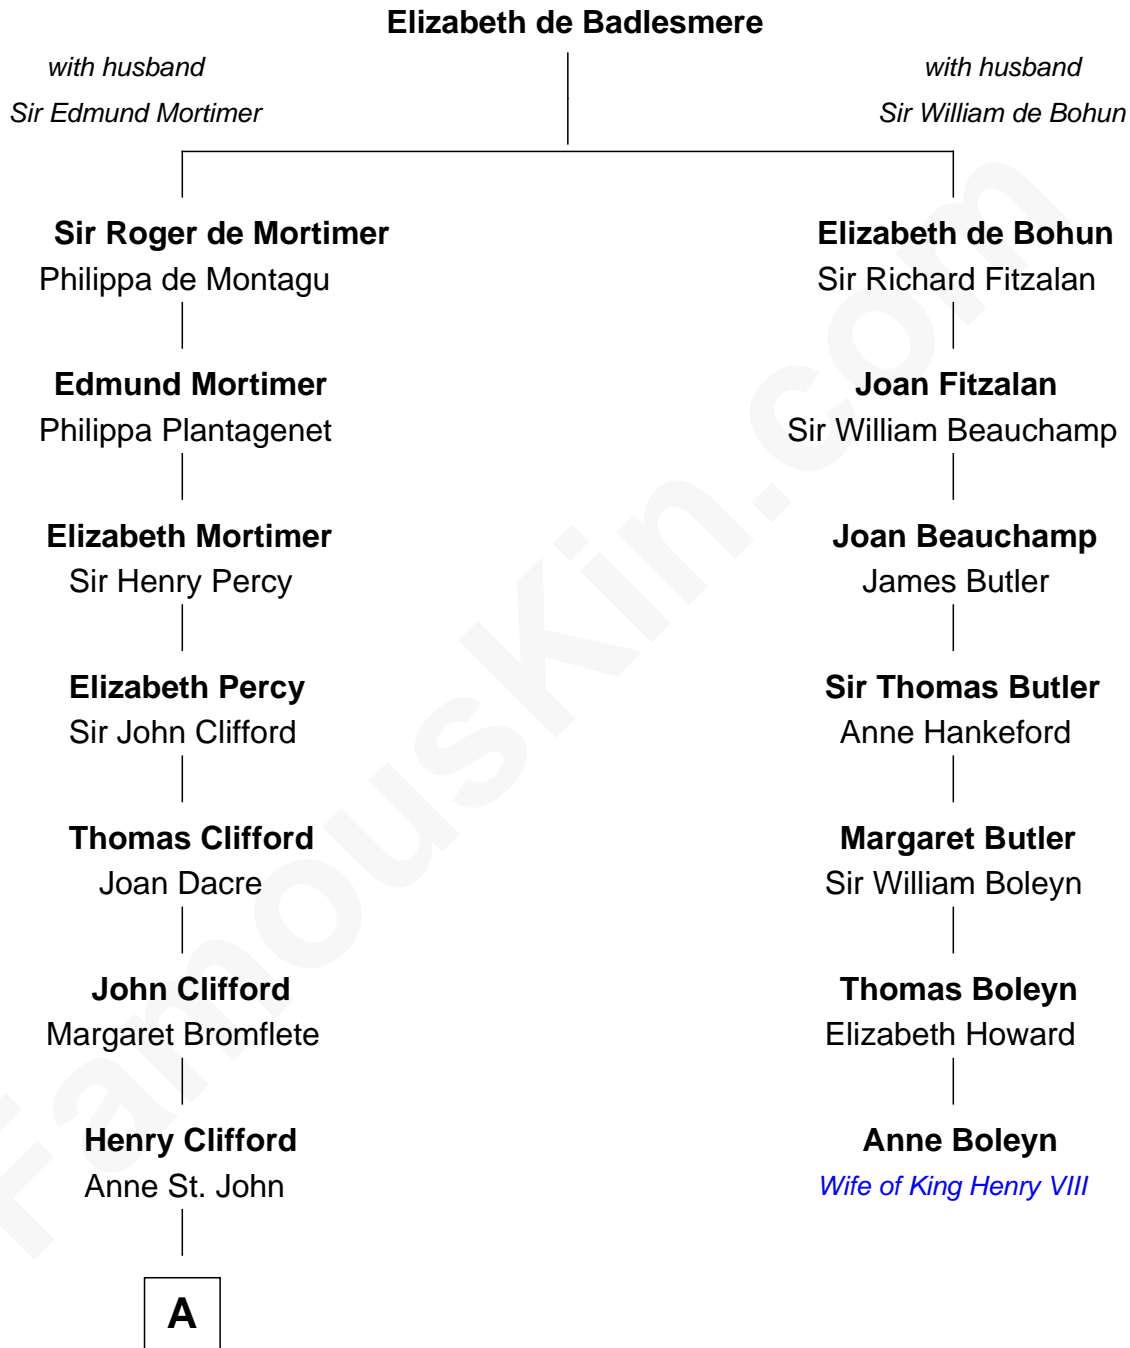

**FamousKin.com**  
**Relationship Chart of**  
**William Howard Taft**  
*27th U.S. President*

6th cousin 13 times removed of

**Anne Boleyn**  
*2nd Wife of King Henry VIII*

**B**

—  
**Peter Rawson Taft**

Sylvia Howard

—  
**Alphonso Taft**

Louisa Maria Torrey

—  
**William Howard Taft**

*27th U.S. President*

FamousKin.com