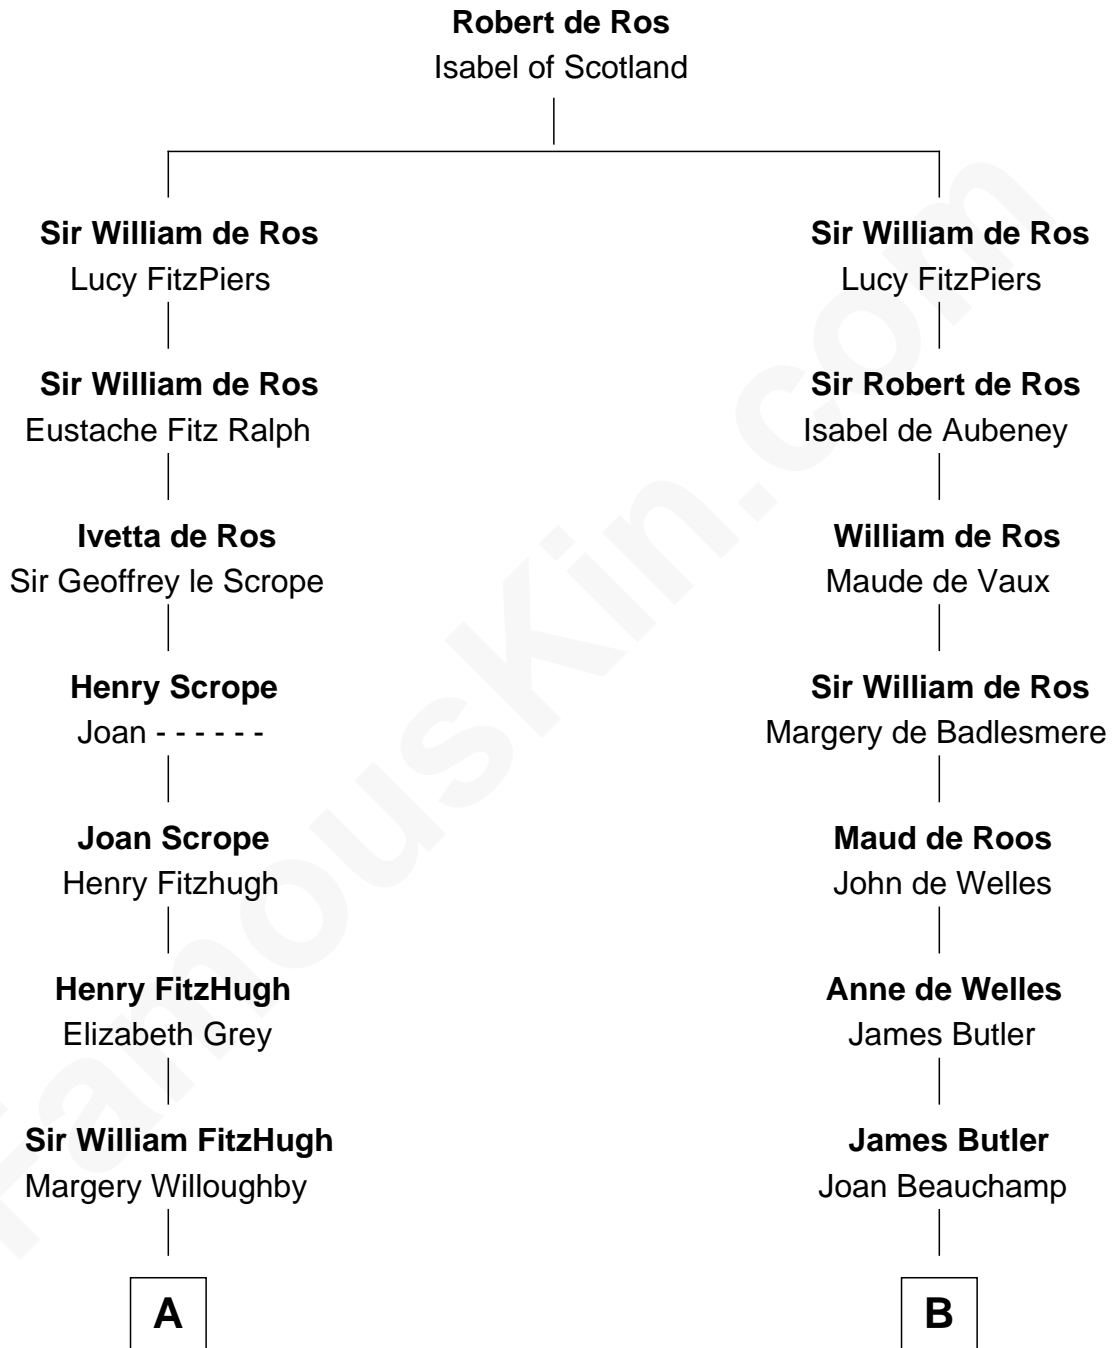

**FamousKin.com**  
**Relationship Chart of**  
**William Howard Taft**  
*27th U.S. President*

10th cousin 11 times removed of  
**Anne Boleyn**  
*2nd Wife of King Henry VIII*

**C**

Abner Rawson

Mary Allen

Rhoda Rawson

Aaron Taft

Peter Rawson Taft

Sylvia Howard

Alphonso Taft

Louisa Maria Torrey

William Howard Taft

*27th U.S. President*