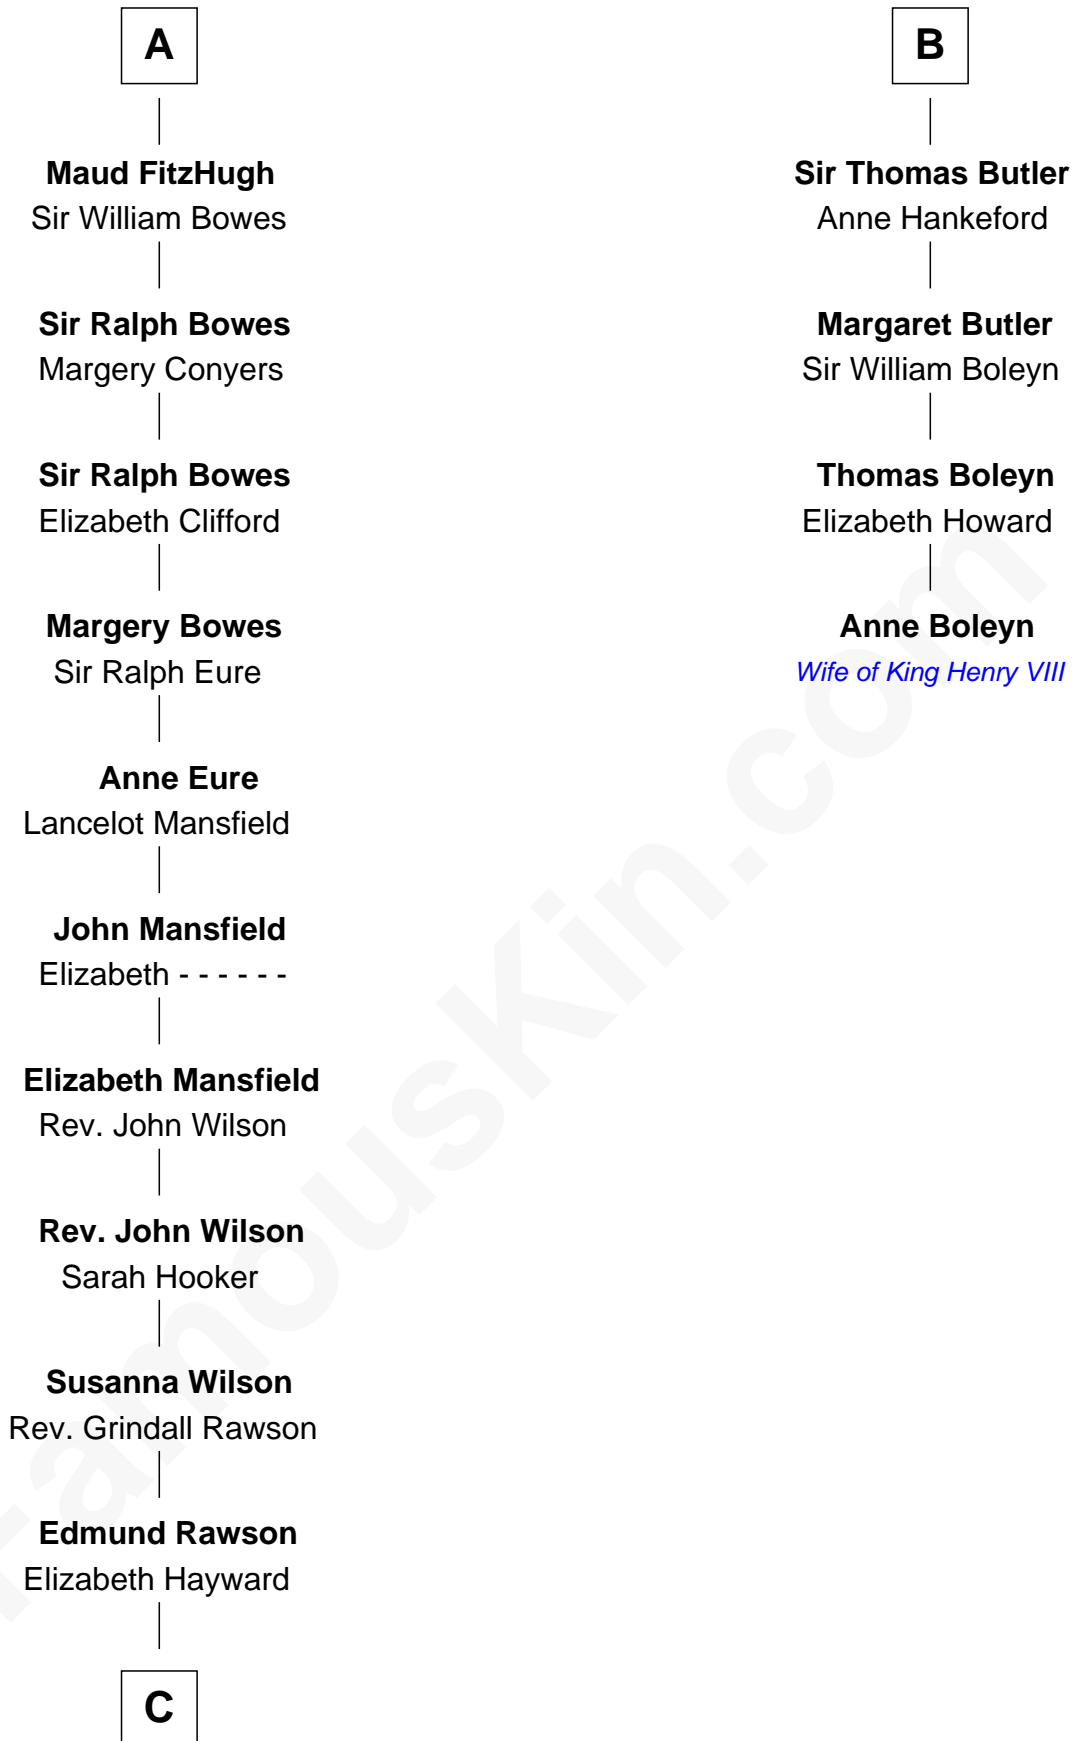

**FamousKin.com**  
**Relationship Chart of**  
**William Howard Taft**  
*27th U.S. President*

10th cousin 11 times removed of  
**Anne Boleyn**  
*2nd Wife of King Henry VIII*

**C**

Abner Rawson

Mary Allen

Rhoda Rawson

Aaron Taft

Peter Rawson Taft

Sylvia Howard

Alphonso Taft

Louisa Maria Torrey

William Howard Taft

*27th U.S. President*