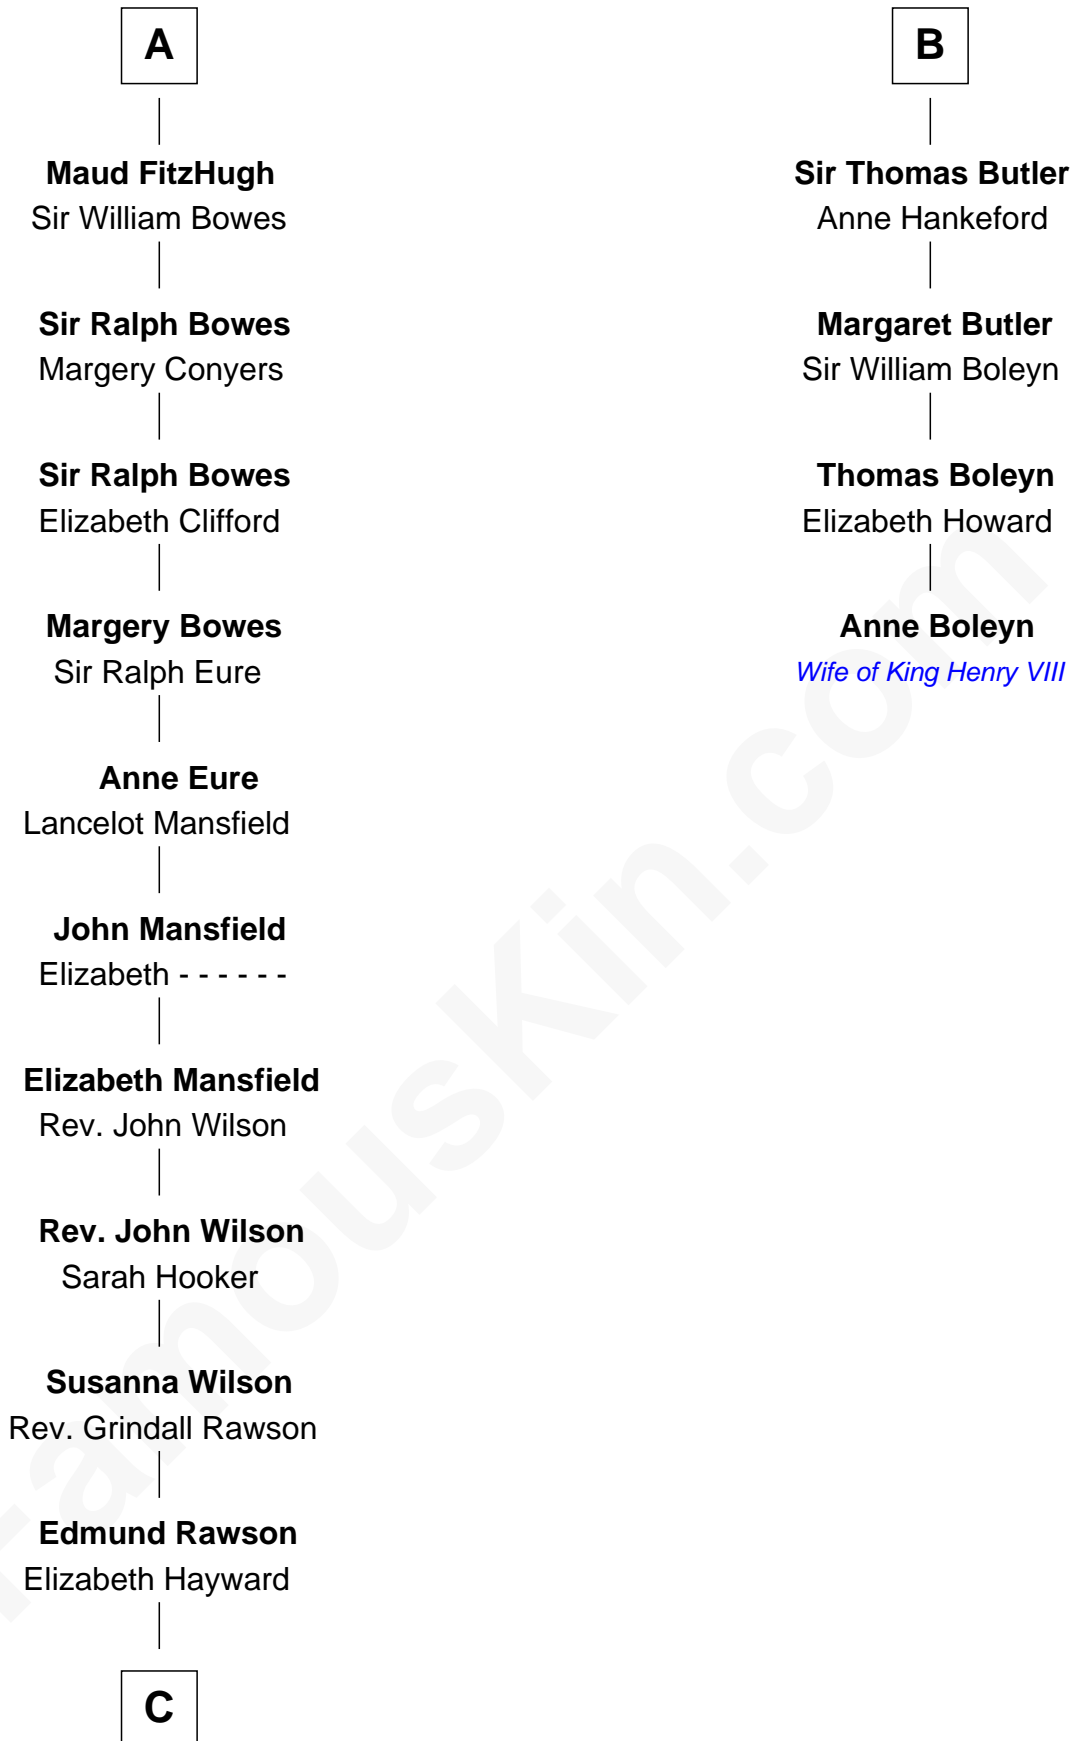

FamousKin.com
Relationship Chart of
William Howard Taft
27th U.S. President

10th cousin 11 times removed of
Anne Boleyn
2nd Wife of King Henry VIII

Reginald FitzPiers

C

Abner Rawson

Mary Allen

Rhoda Rawson

Aaron Taft

Peter Rawson Taft

Sylvia Howard

Alphonso Taft

Louisa Maria Torrey

William Howard Taft

27th U.S. President

FamousKin.com