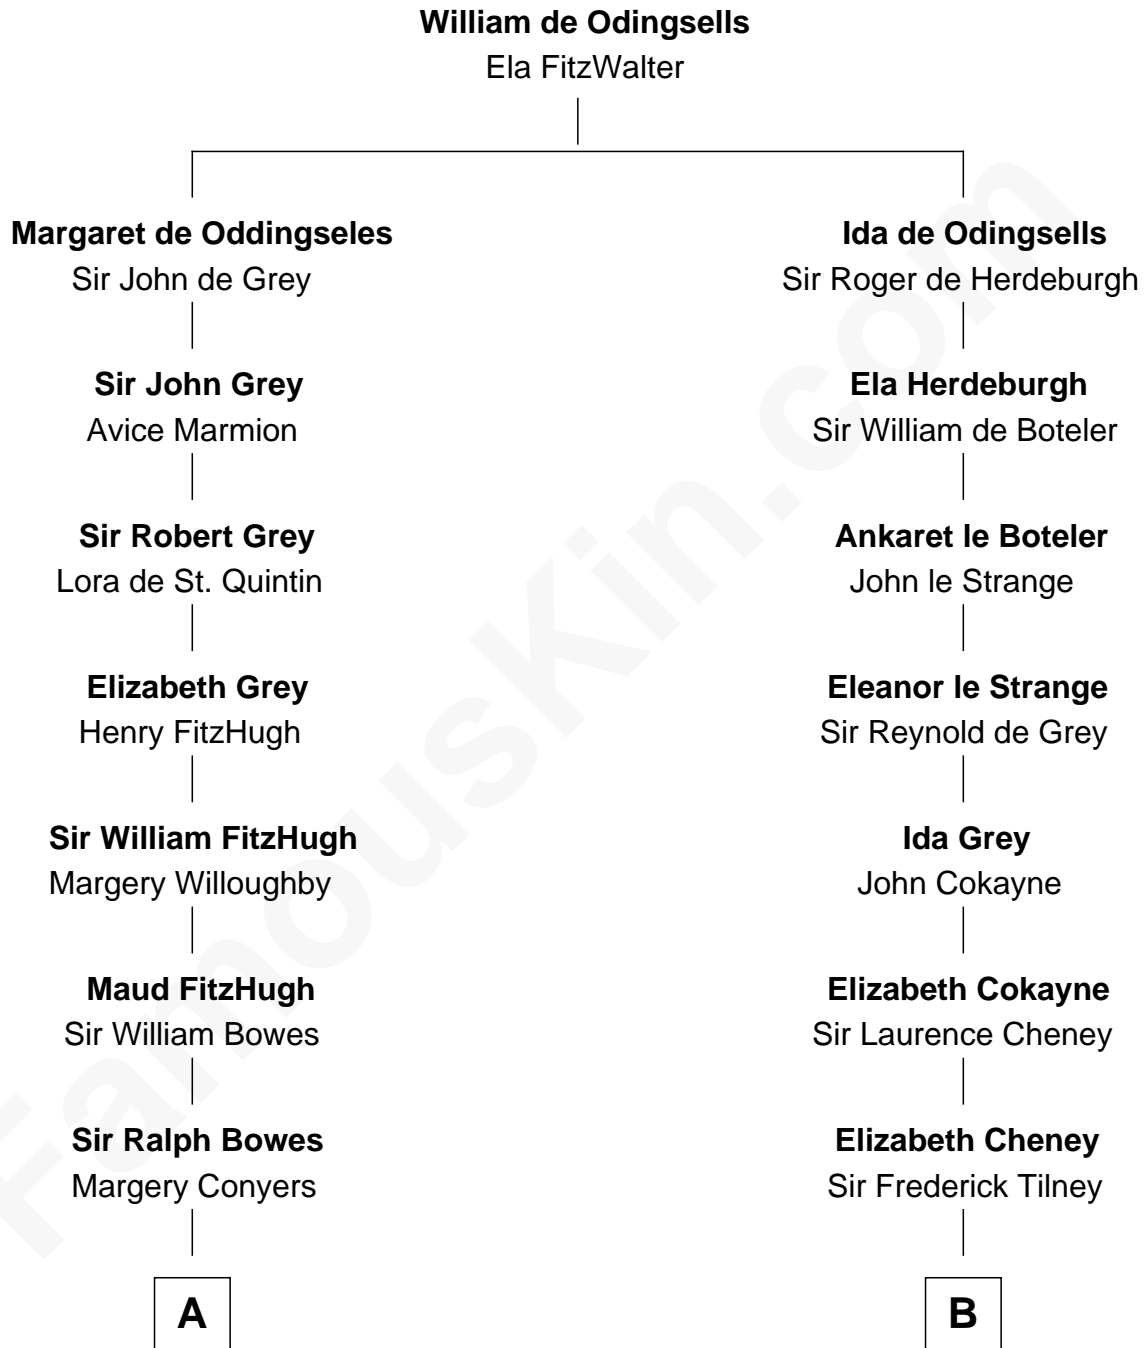

FamousKin.com
Relationship Chart of
William Howard Taft
27th U.S. President

9th cousin 10 times removed of
Anne Boleyn
2nd Wife of King Henry VIII

C

—
Peter Rawson Taft

Sylvia Howard

—
Alphonso Taft

Louisa Maria Torrey

—
William Howard Taft

27th U.S. President

FamousKin.com