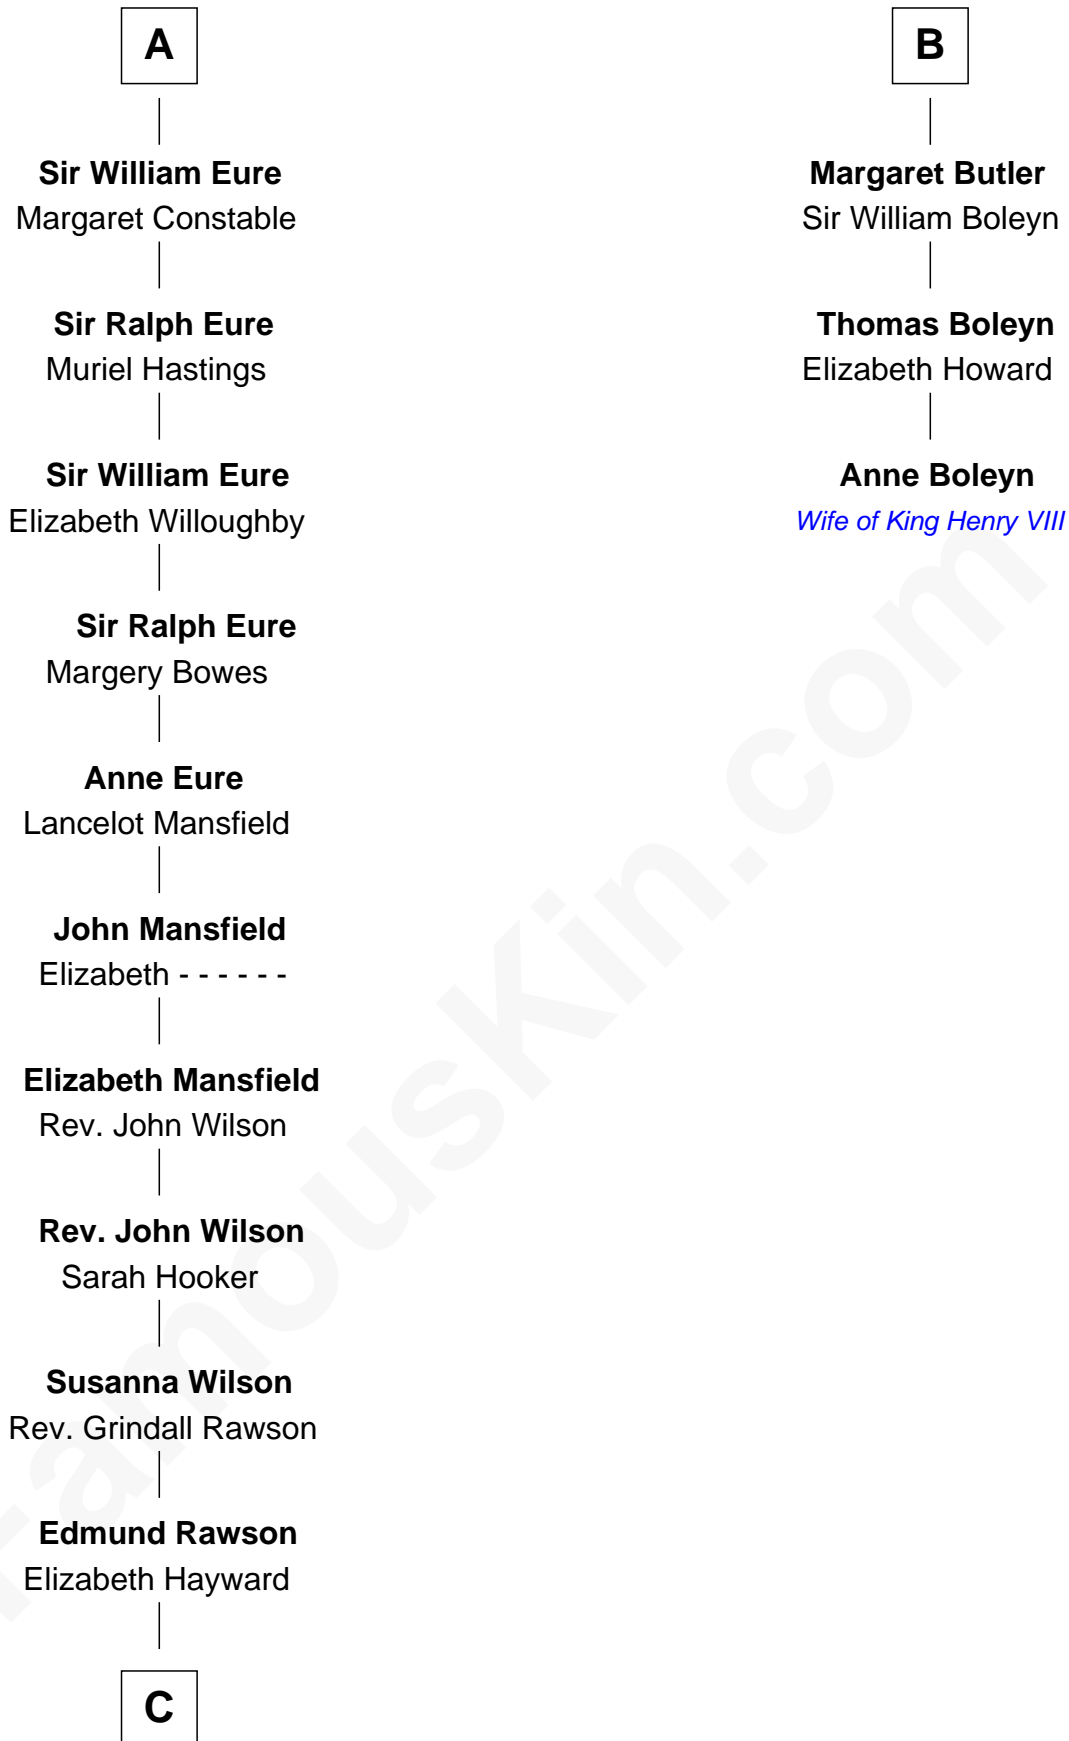

FamousKin.com
Relationship Chart of
William Howard Taft
27th U.S. President

9th cousin 12 times removed of
Anne Boleyn
2nd Wife of King Henry VIII

Sir Humphrey de Bohun
 Eleanor de Braiose

Alianore de Bohun
 Robert de Ferrers

A

Humphrey de Bohun
 Maud de Fiennes

Humphrey de Bohun
 Elizabeth Plantagenet

Eleanor de Bohun
 Sir James le Boteler

James le Boteler
 Elizabeth Darcy

James Butler
 Anne de Welles

James Butler
 Joan Beauchamp

Sir Thomas Butler
 Anne Hankeford

B

C

Abner Rawson

Mary Allen

Rhoda Rawson

Aaron Taft

Peter Rawson Taft