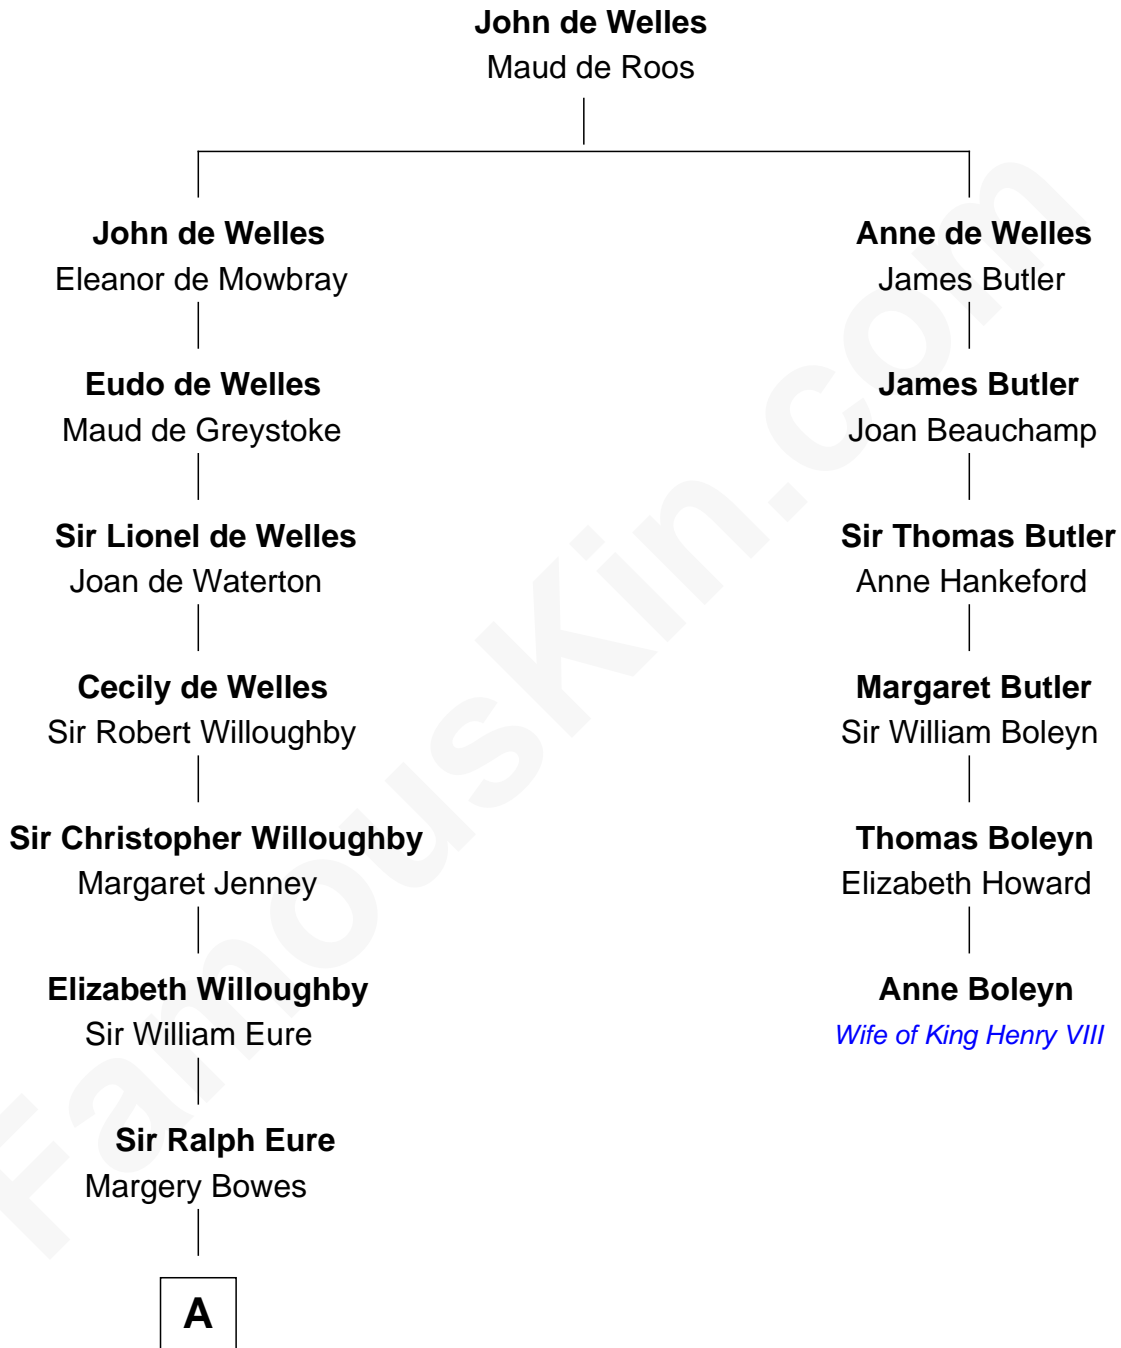

FamousKin.com
Relationship Chart of
William Howard Taft
27th U.S. President

5th cousin 12 times removed of
Anne Boleyn
2nd Wife of King Henry VIII

A

—
Anne Eure

Lancelot Mansfield

—
John Mansfield

Elizabeth - - - - -

—
Elizabeth Mansfield

Rev. John Wilson

—
Rev. John Wilson

Sarah Hooker

—
Susanna Wilson

Rev. Grindall Rawson

—
Edmund Rawson

Elizabeth Hayward

—
Abner Rawson

Mary Allen

—
Rhoda Rawson

Aaron Taft

—
Peter Rawson Taft

Sylvia Howard

—
Alphonso Taft

Louisa Maria Torrey