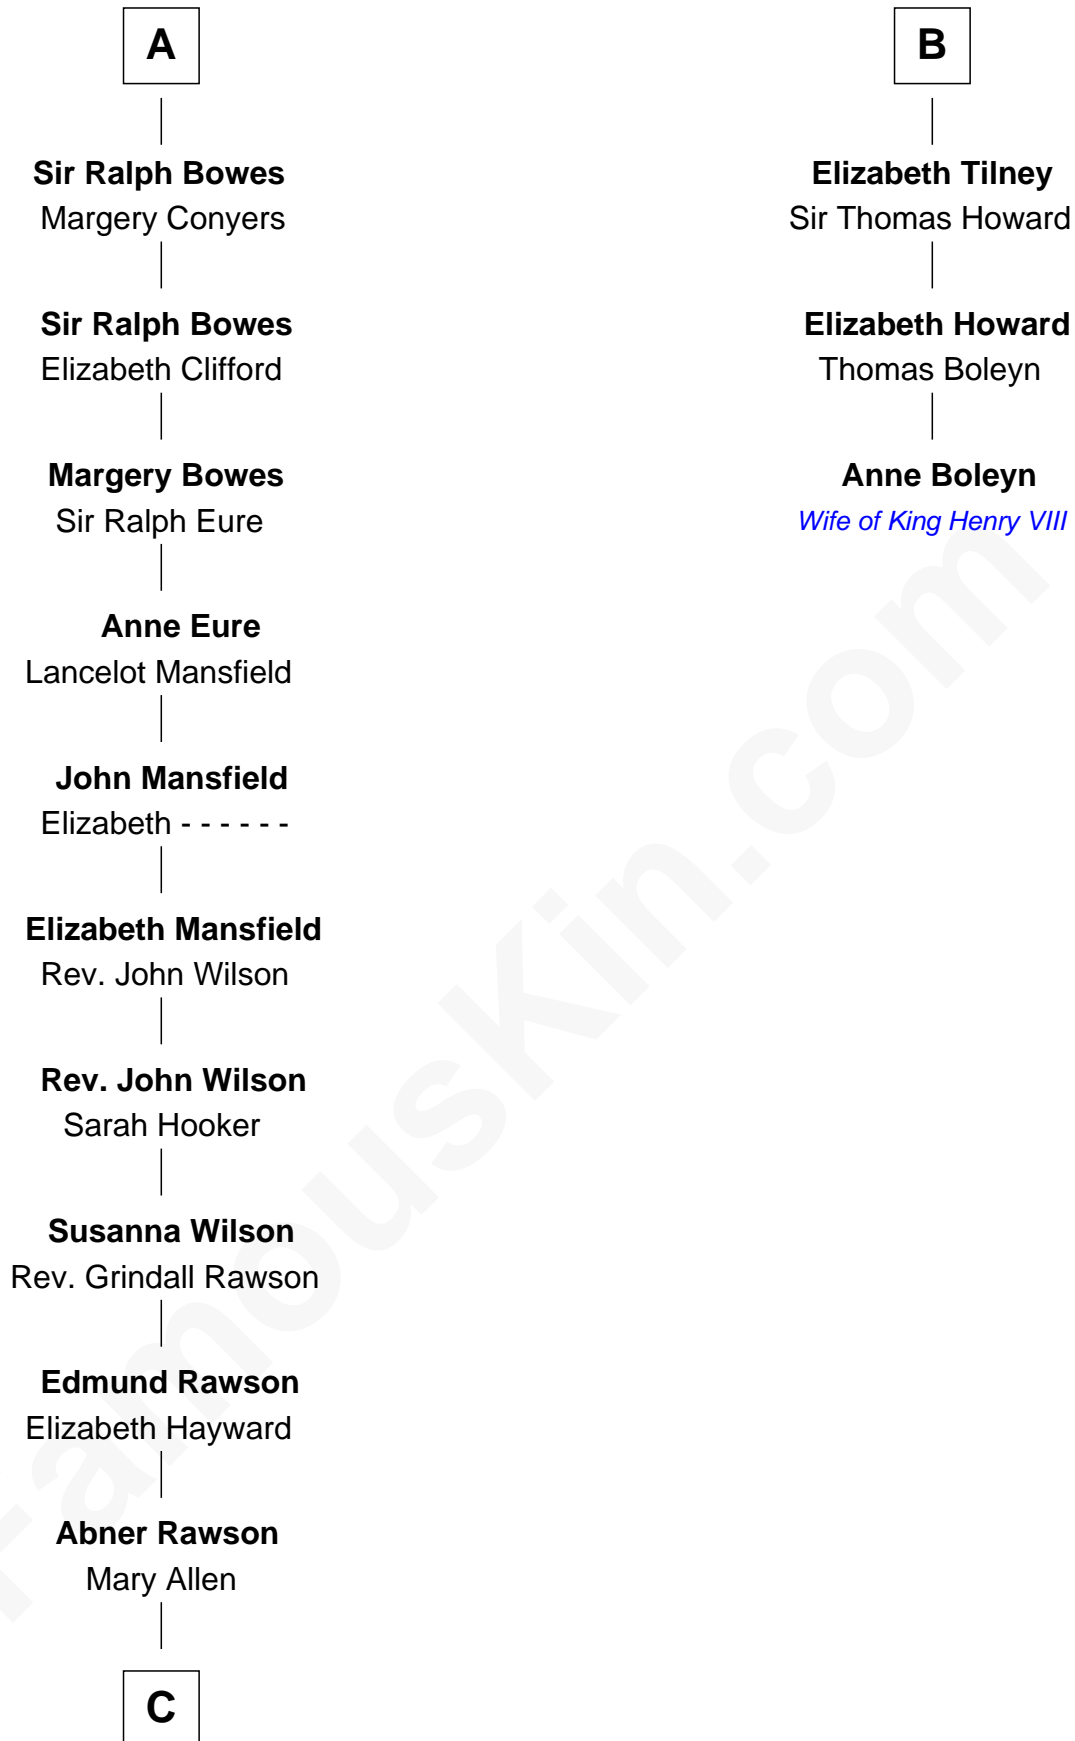

FamousKin.com
Relationship Chart of
William Howard Taft
27th U.S. President

9th cousin 11 times removed of
Anne Boleyn
2nd Wife of King Henry VIII

Sir William de Cantilupe
 Eve de Braiose

C

—
Rhoda Rawson

Aaron Taft
—

Peter Rawson Taft

Sylvia Howard
—

Alphonso Taft

Louisa Maria Torrey
—

William Howard Taft

27th U.S. President

FamousKin.com