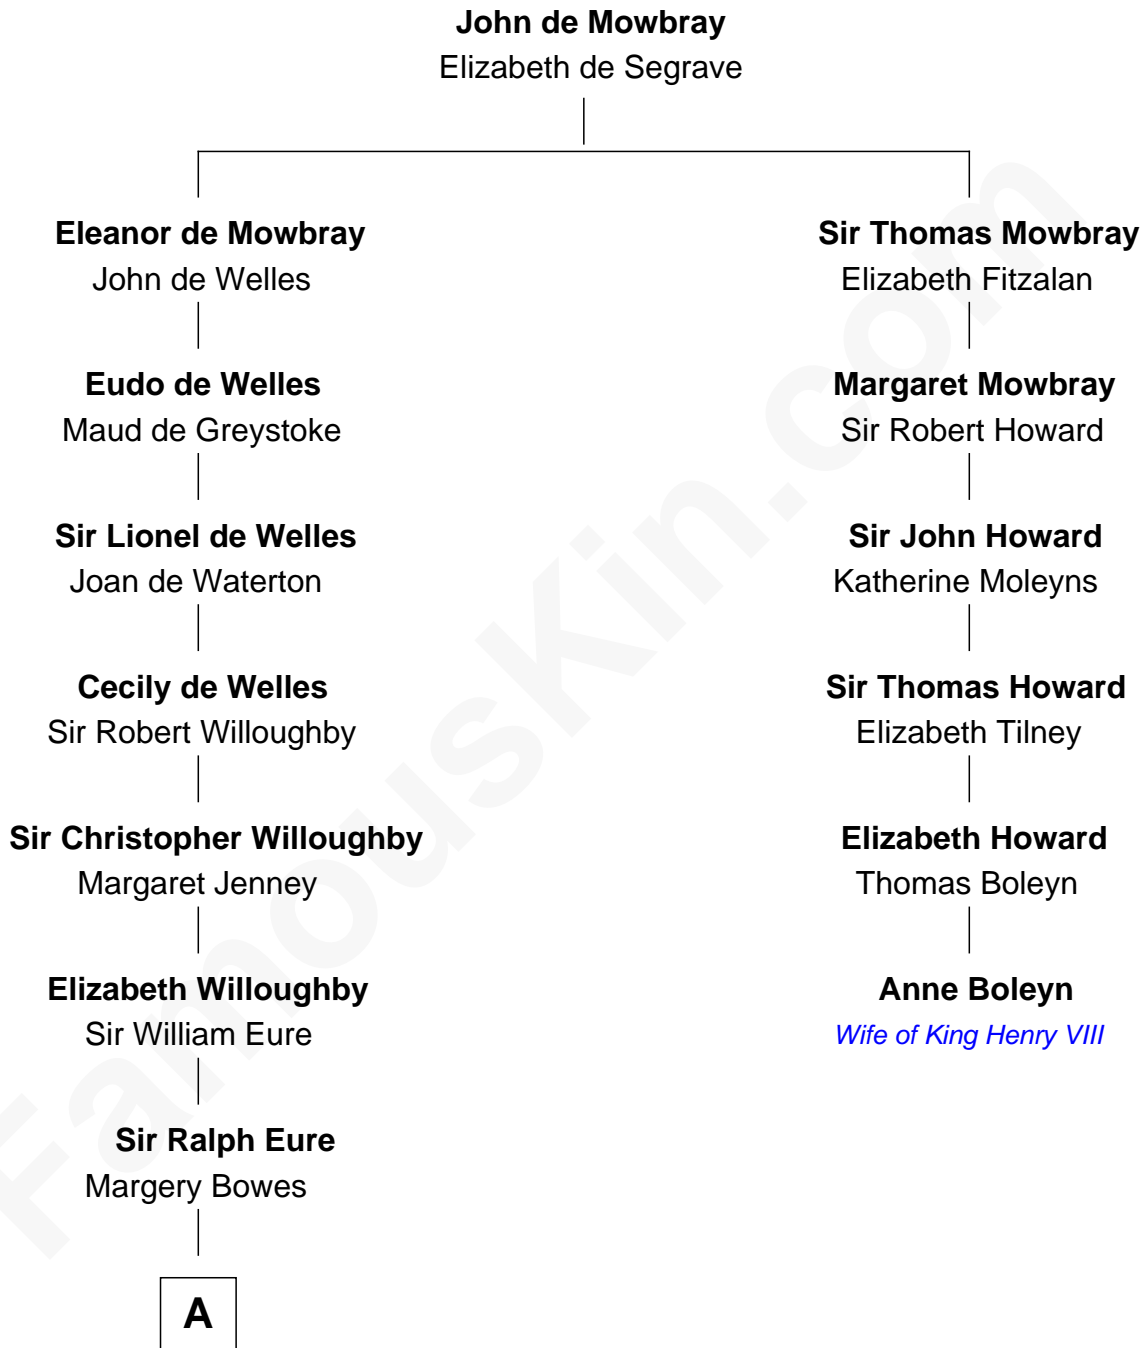

FamousKin.com
Relationship Chart of
William Howard Taft
27th U.S. President

5th cousin 12 times removed of

Anne Boleyn
2nd Wife of King Henry VIII

A

—
Anne Eure

Lancelot Mansfield

—
John Mansfield

Elizabeth - - - - -

—
Elizabeth Mansfield

Rev. John Wilson

—
Rev. John Wilson

Sarah Hooker

—
Susanna Wilson

Rev. Grindall Rawson

—
Edmund Rawson

Elizabeth Hayward

—
Abner Rawson

Mary Allen

—
Rhoda Rawson

Aaron Taft

—
Peter Rawson Taft

Sylvia Howard

—
Alphonso Taft

Louisa Maria Torrey

—
William Howard Taft

27th U.S. President