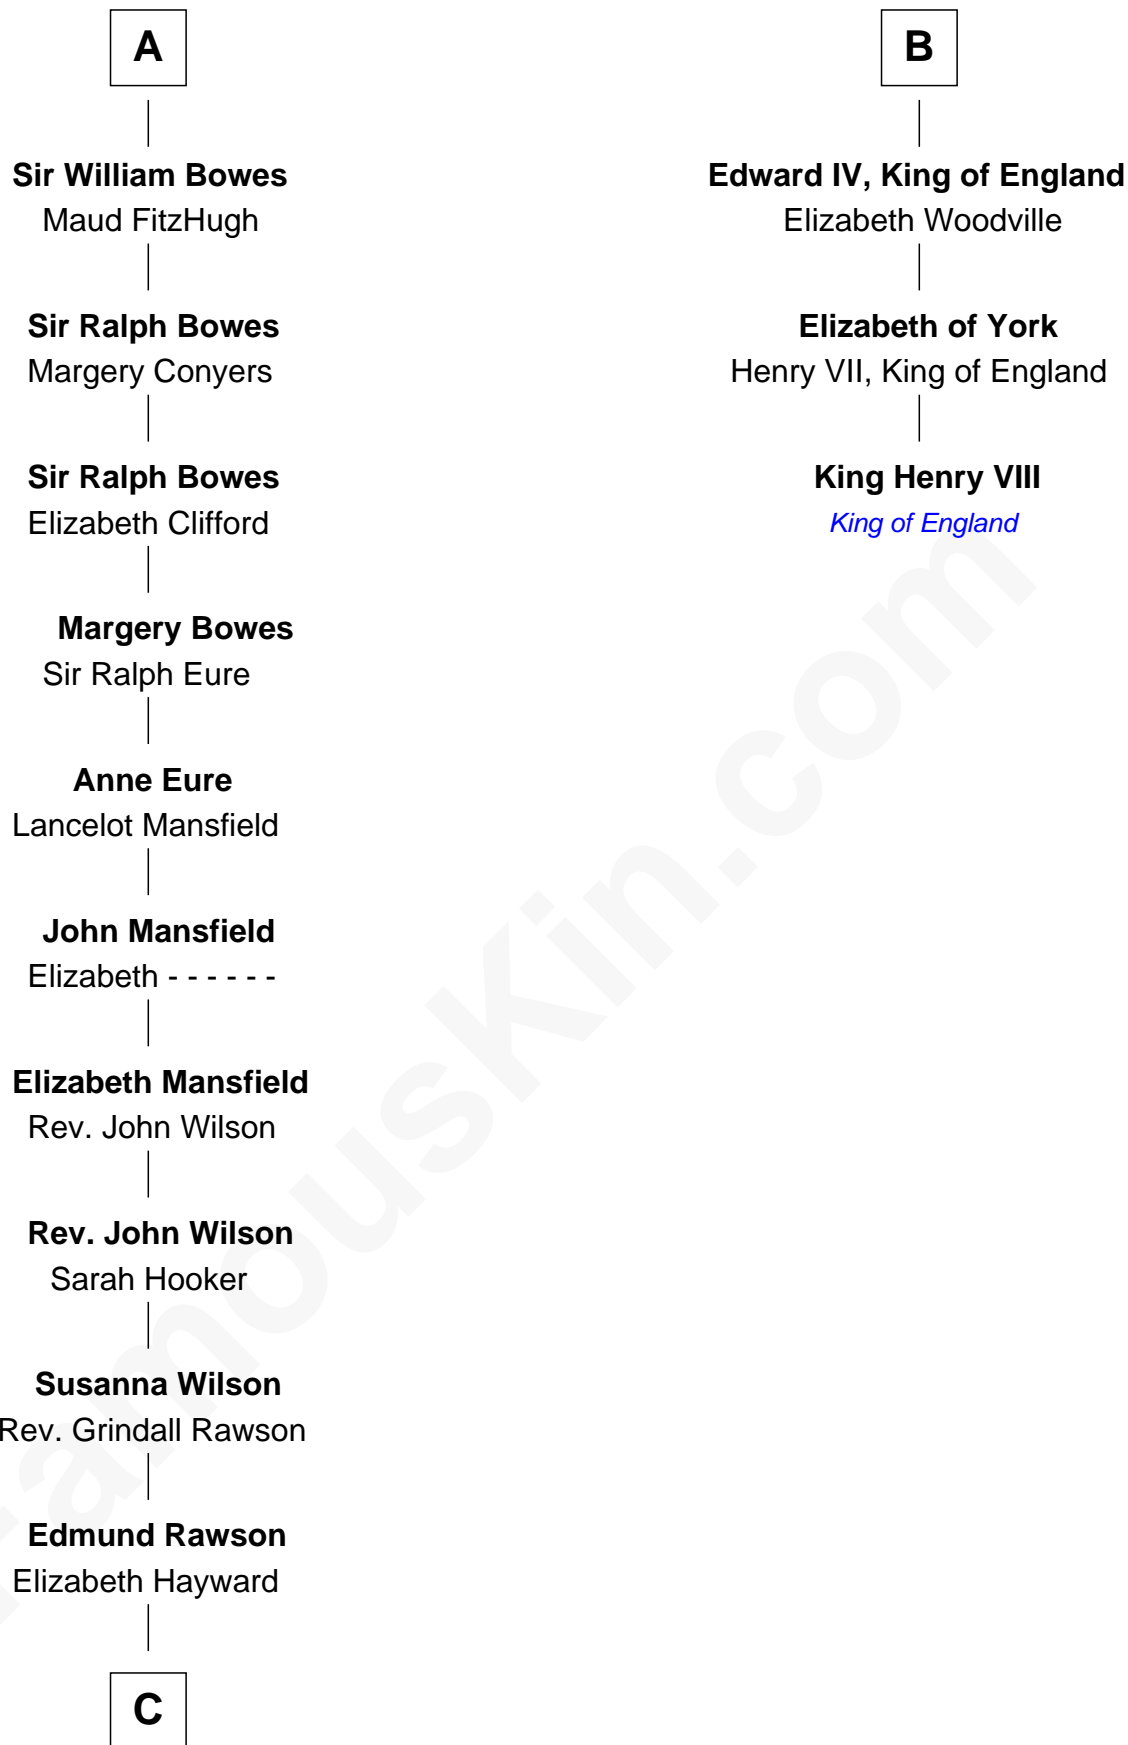

FamousKin.com
Relationship Chart of
William Howard Taft
27th U.S. President

9th cousin 12 times removed of
King Henry VIII
King of England

C

Abner Rawson

Mary Allen

Rhoda Rawson

Aaron Taft

Peter Rawson Taft

Sylvia Howard

Alphonso Taft

Louisa Maria Torrey

William Howard Taft

27th U.S. President

FamousKin.com