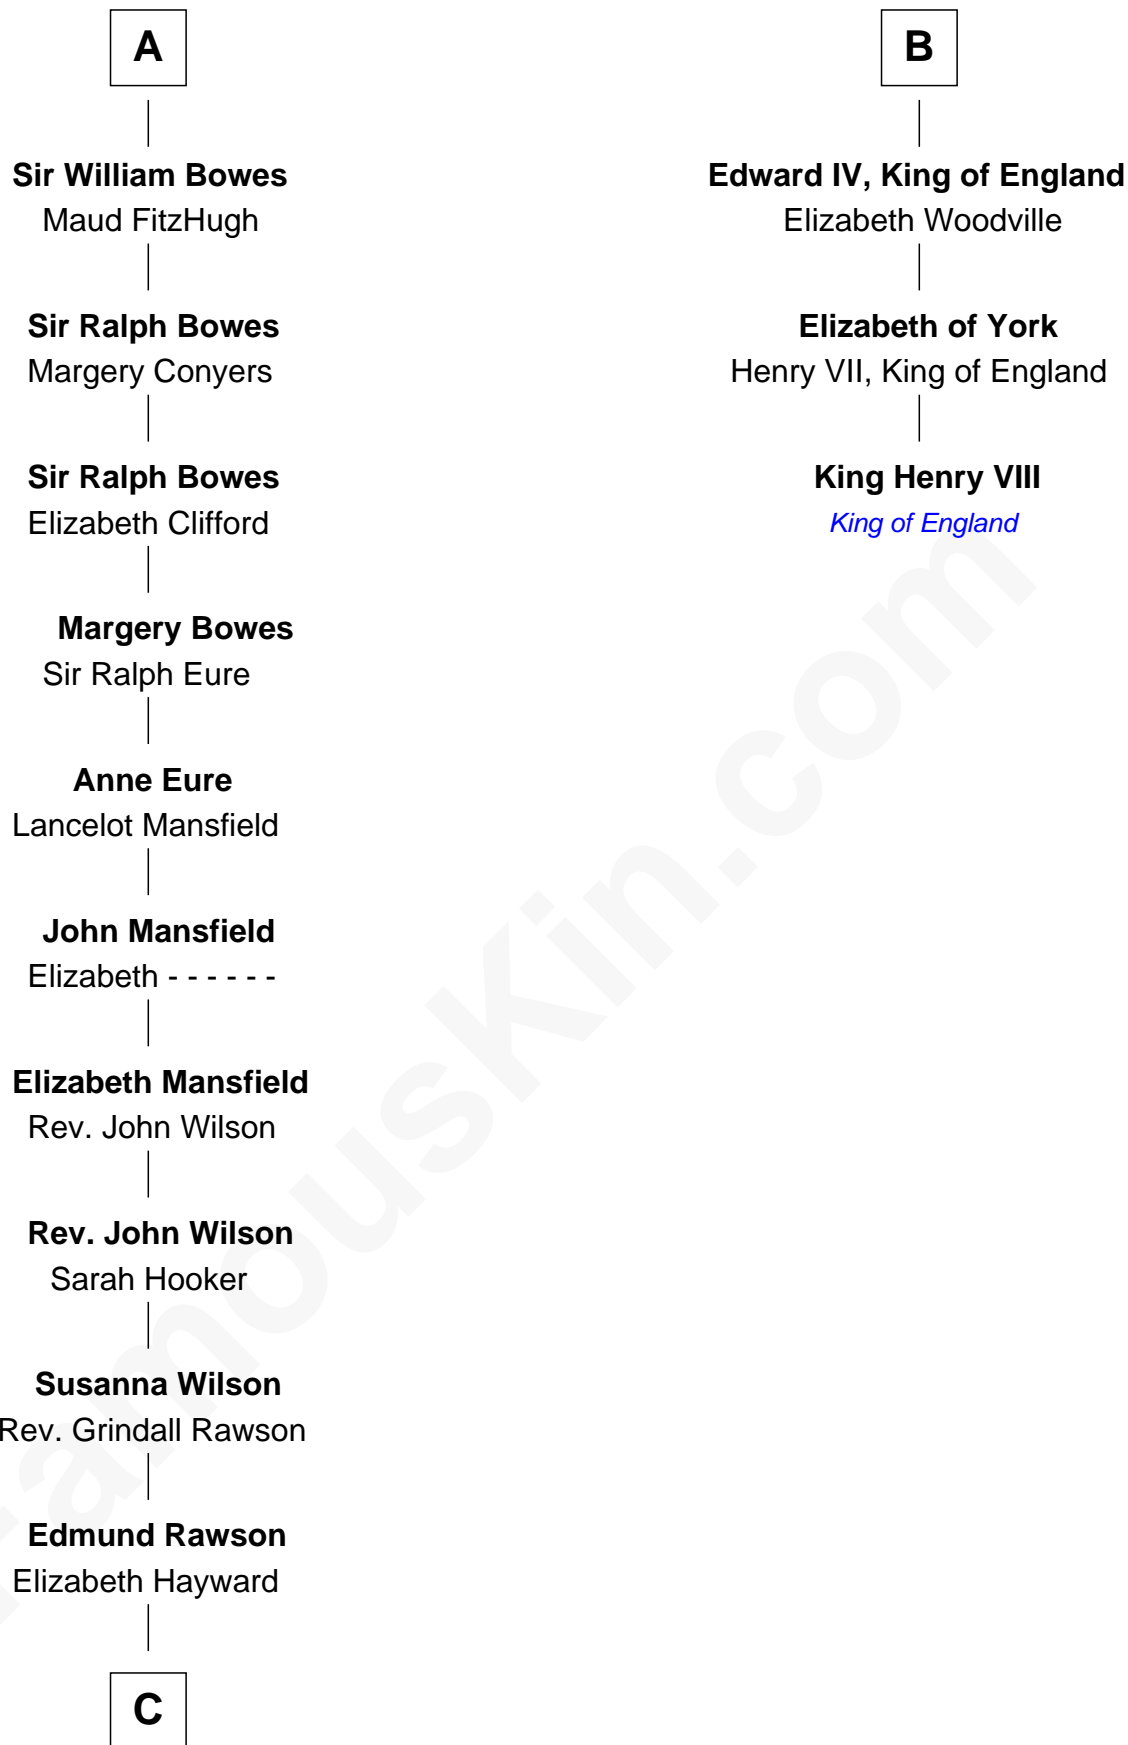

**FamousKin.com**  
**Relationship Chart of**  
**William Howard Taft**  
*27th U.S. President*

9th cousin 12 times removed of  
**King Henry VIII**  
*King of England*

**C**

Abner Rawson

Mary Allen

Rhoda Rawson

Aaron Taft

Peter Rawson Taft

Sylvia Howard

Alphonso Taft

Louisa Maria Torrey

William Howard Taft

*27th U.S. President*

FamousKin.com