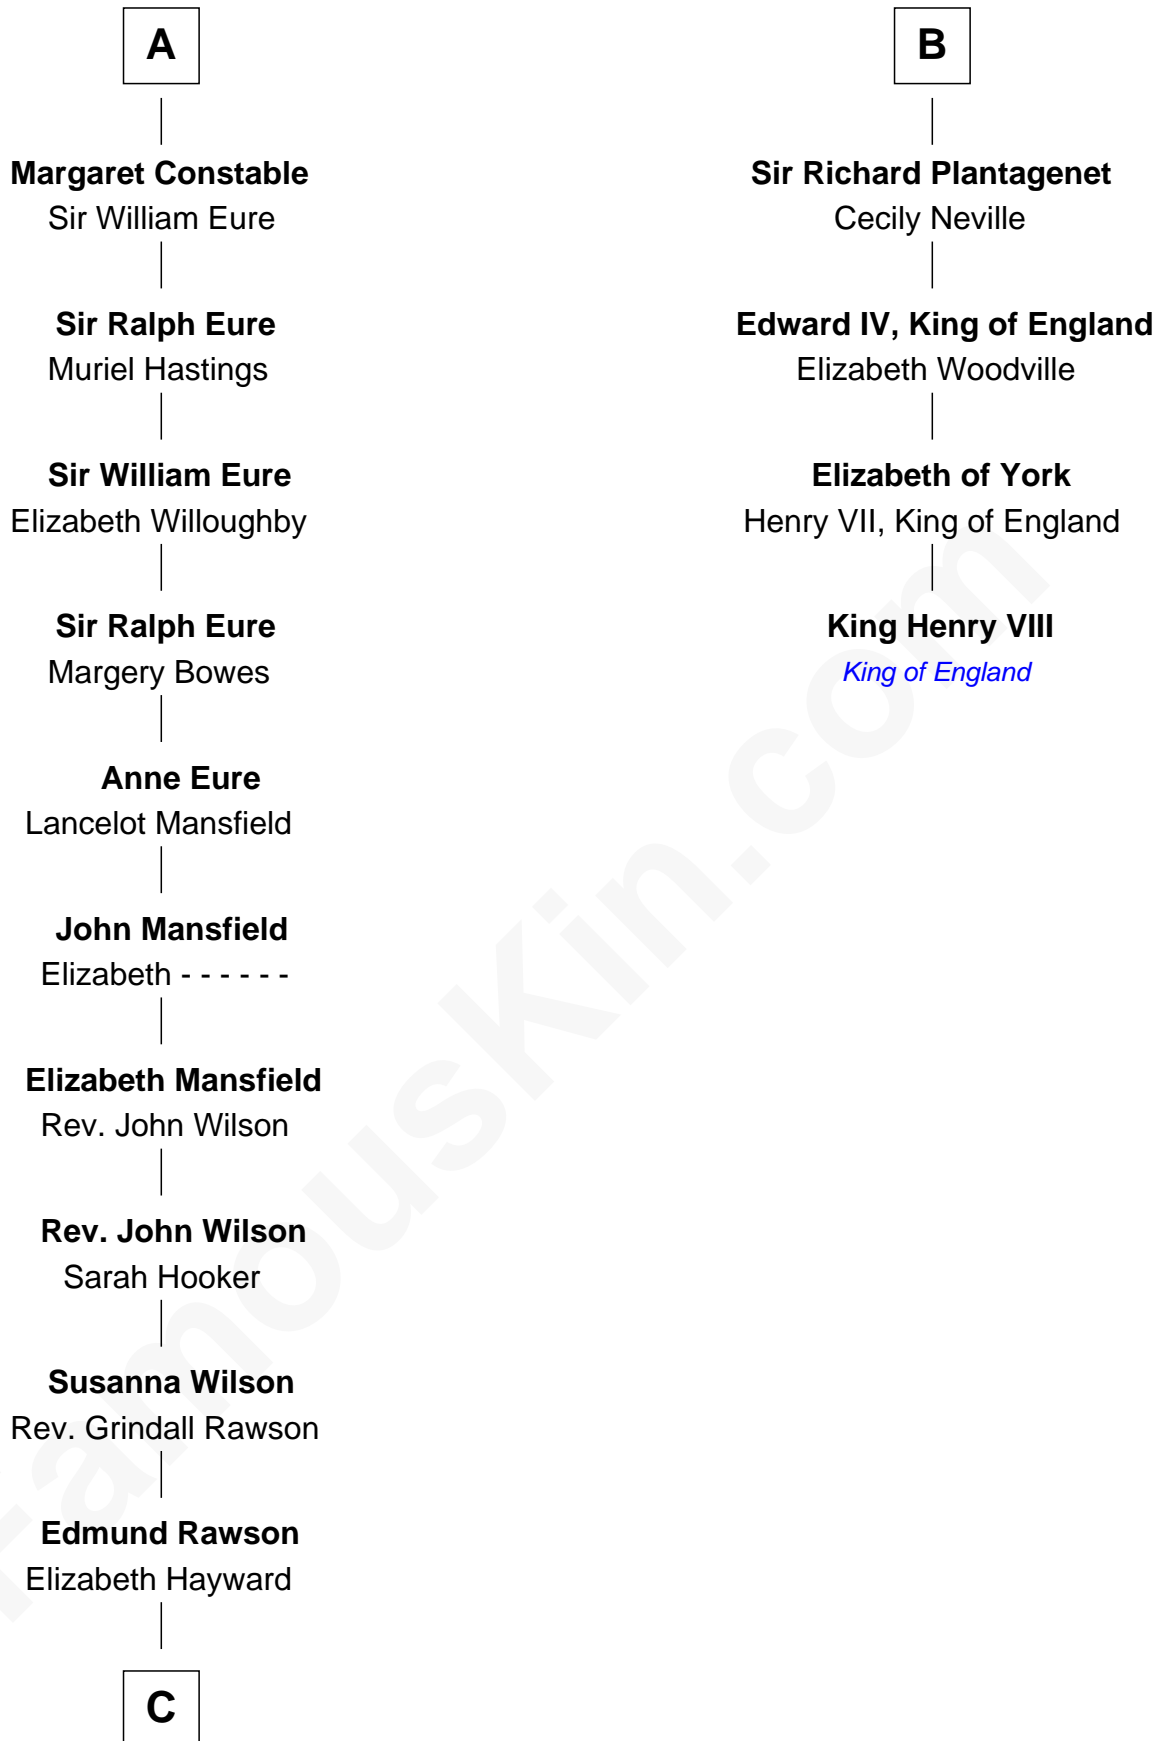

FamousKin.com
Relationship Chart of
William Howard Taft
27th U.S. President

10th cousin 11 times removed of
King Henry VIII
King of England

C

Abner Rawson

Mary Allen

Rhoda Rawson

Aaron Taft

Peter Rawson Taft

Sylvia Howard

Alphonso Taft

Louisa Maria Torrey

William Howard Taft

27th U.S. President

FamousKin.com