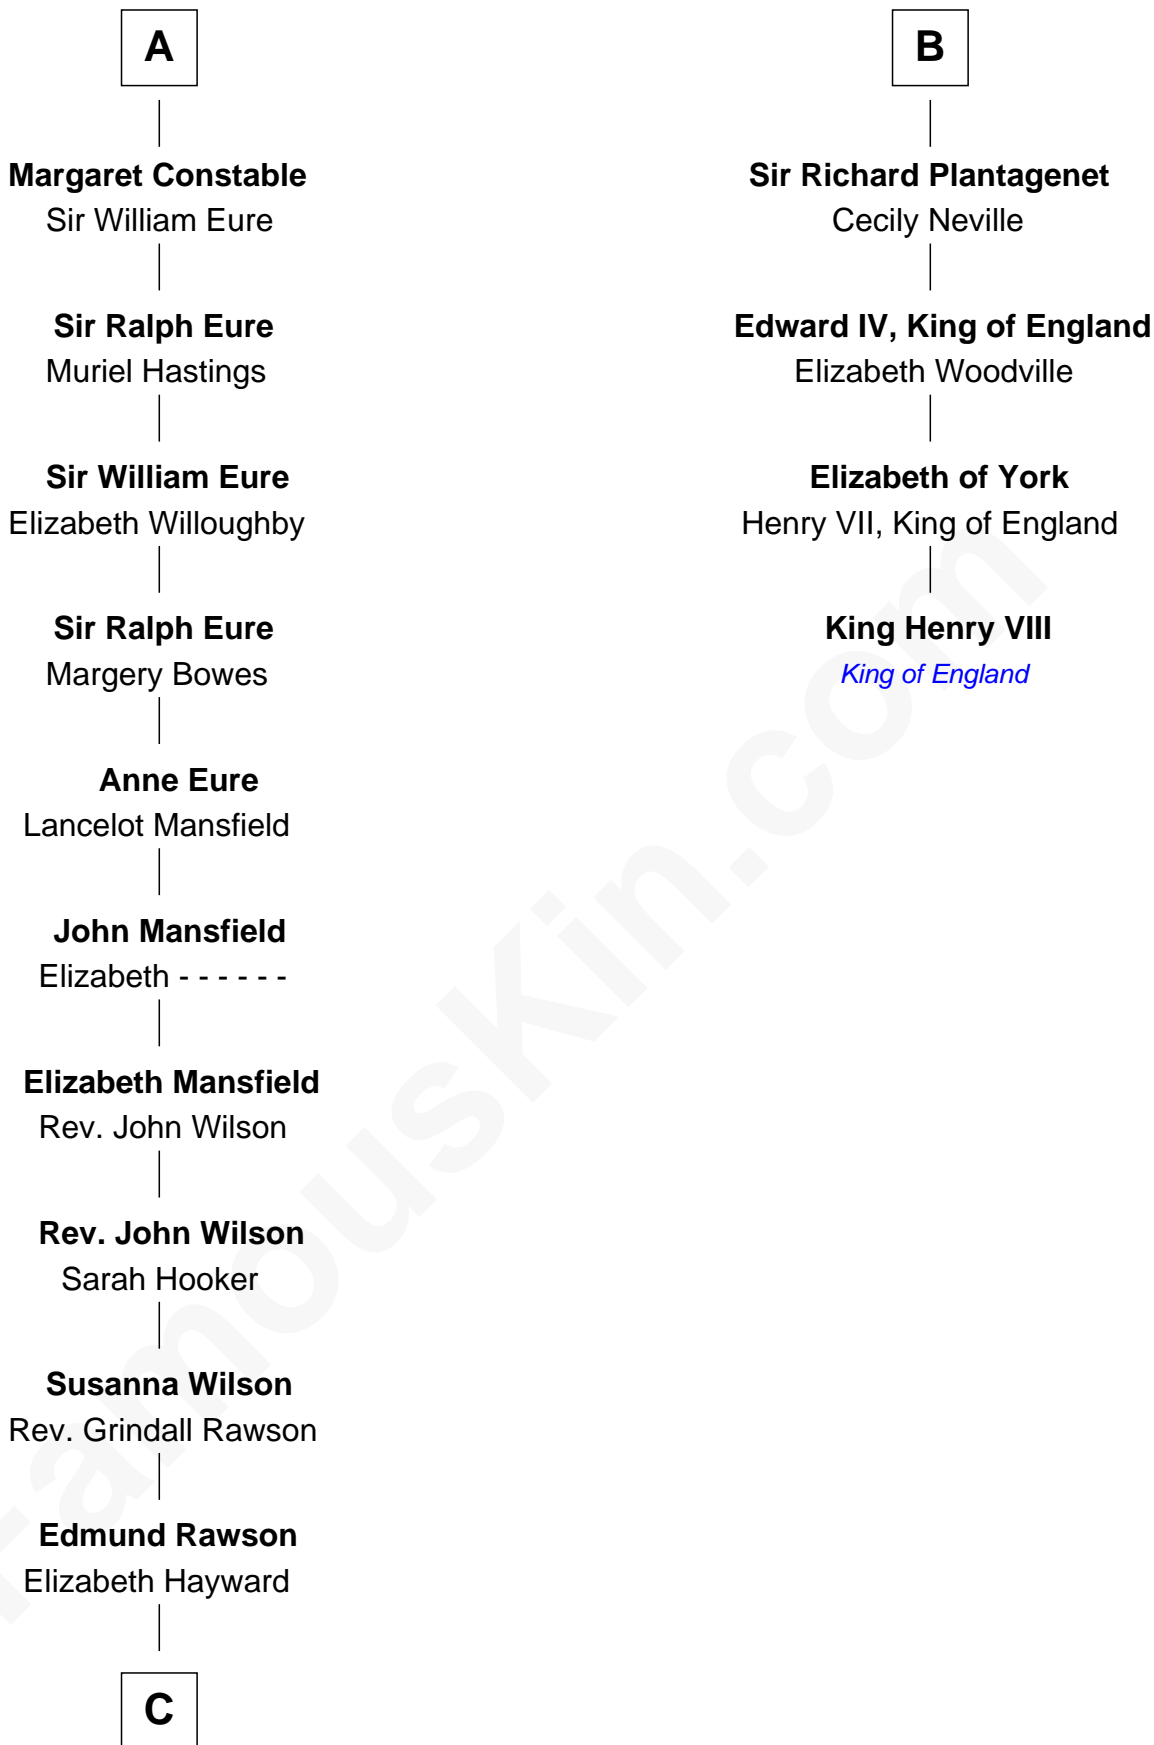

FamousKin.com
Relationship Chart of
William Howard Taft
27th U.S. President

10th cousin 11 times removed of
King Henry VIII
King of England

C

Abner Rawson

Mary Allen

Rhoda Rawson

Aaron Taft

Peter Rawson Taft

Sylvia Howard

Alphonso Taft

Louisa Maria Torrey

William Howard Taft

27th U.S. President

FamousKin.com