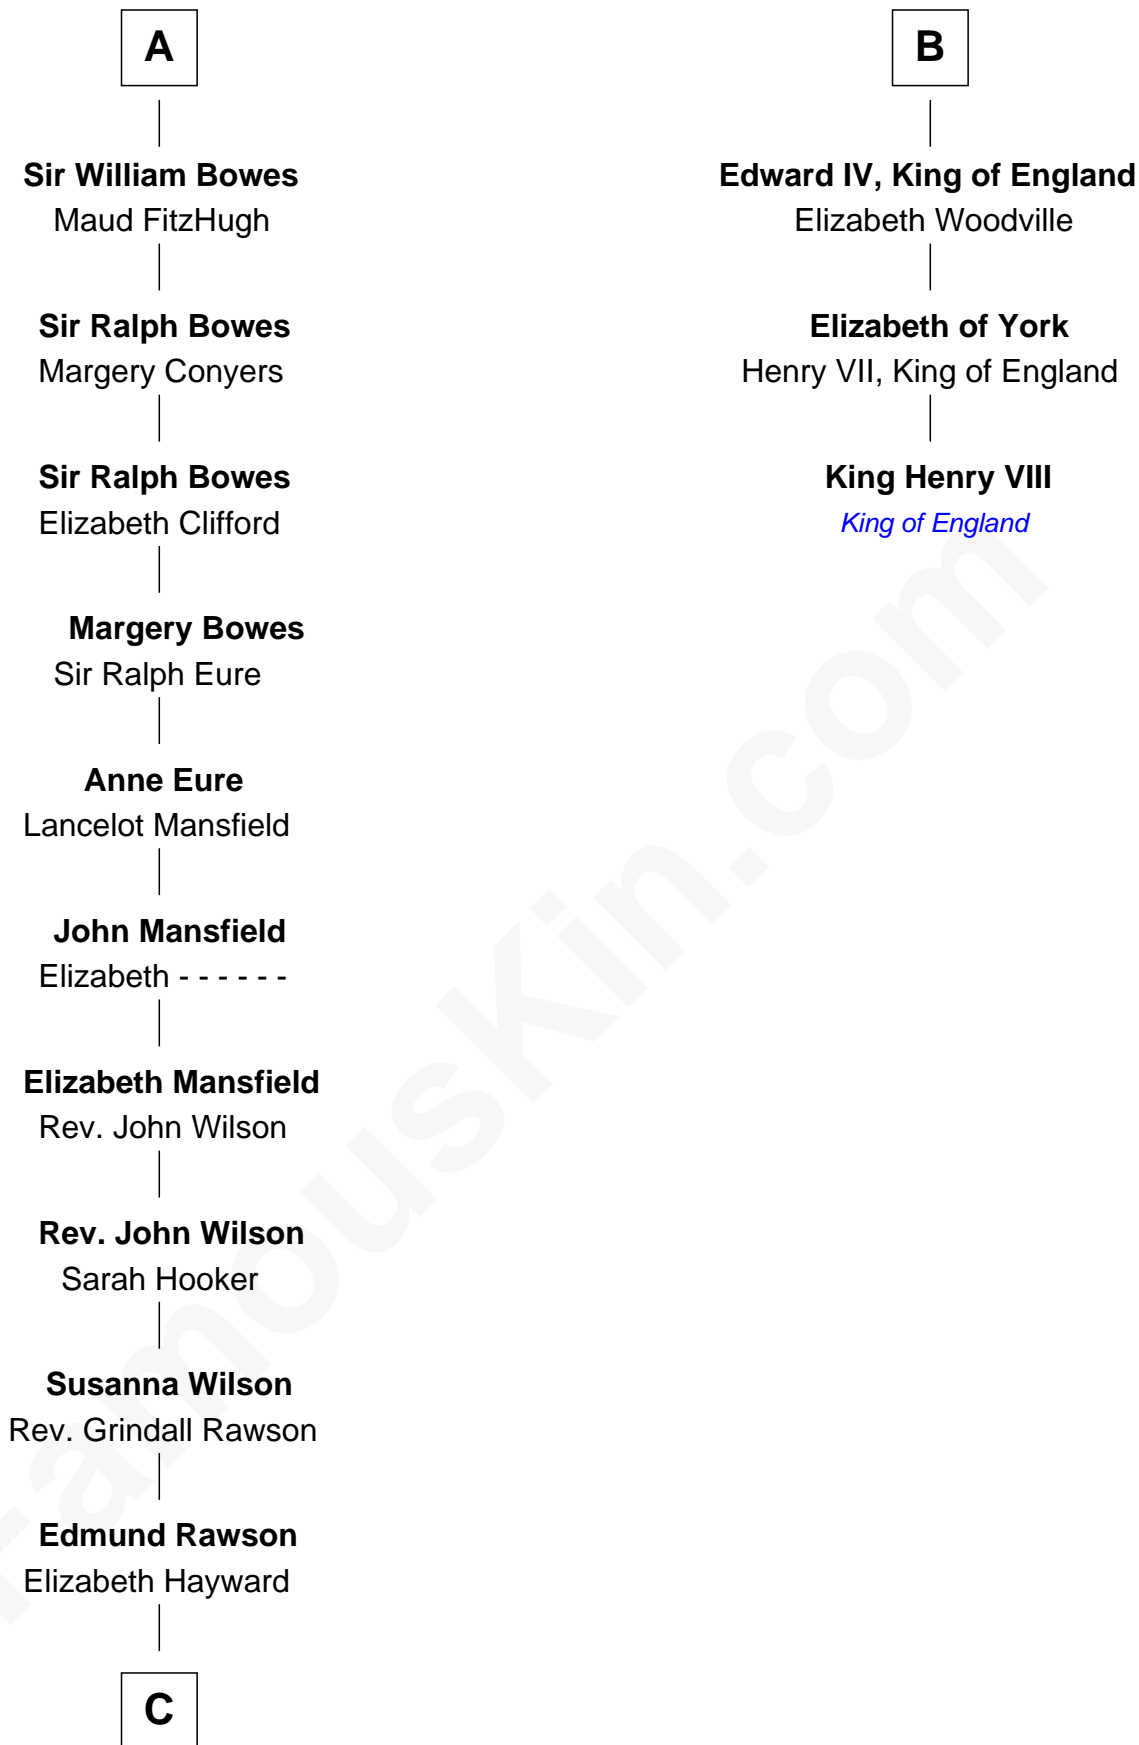

**FamousKin.com**  
**Relationship Chart of**  
**William Howard Taft**  
*27th U.S. President*

9th cousin 12 times removed of  
**King Henry VIII**  
*King of England*

**C**

Abner Rawson

Mary Allen

Rhoda Rawson

Aaron Taft

Peter Rawson Taft

Sylvia Howard

Alphonso Taft

Louisa Maria Torrey

William Howard Taft

*27th U.S. President*

FamousKin.com