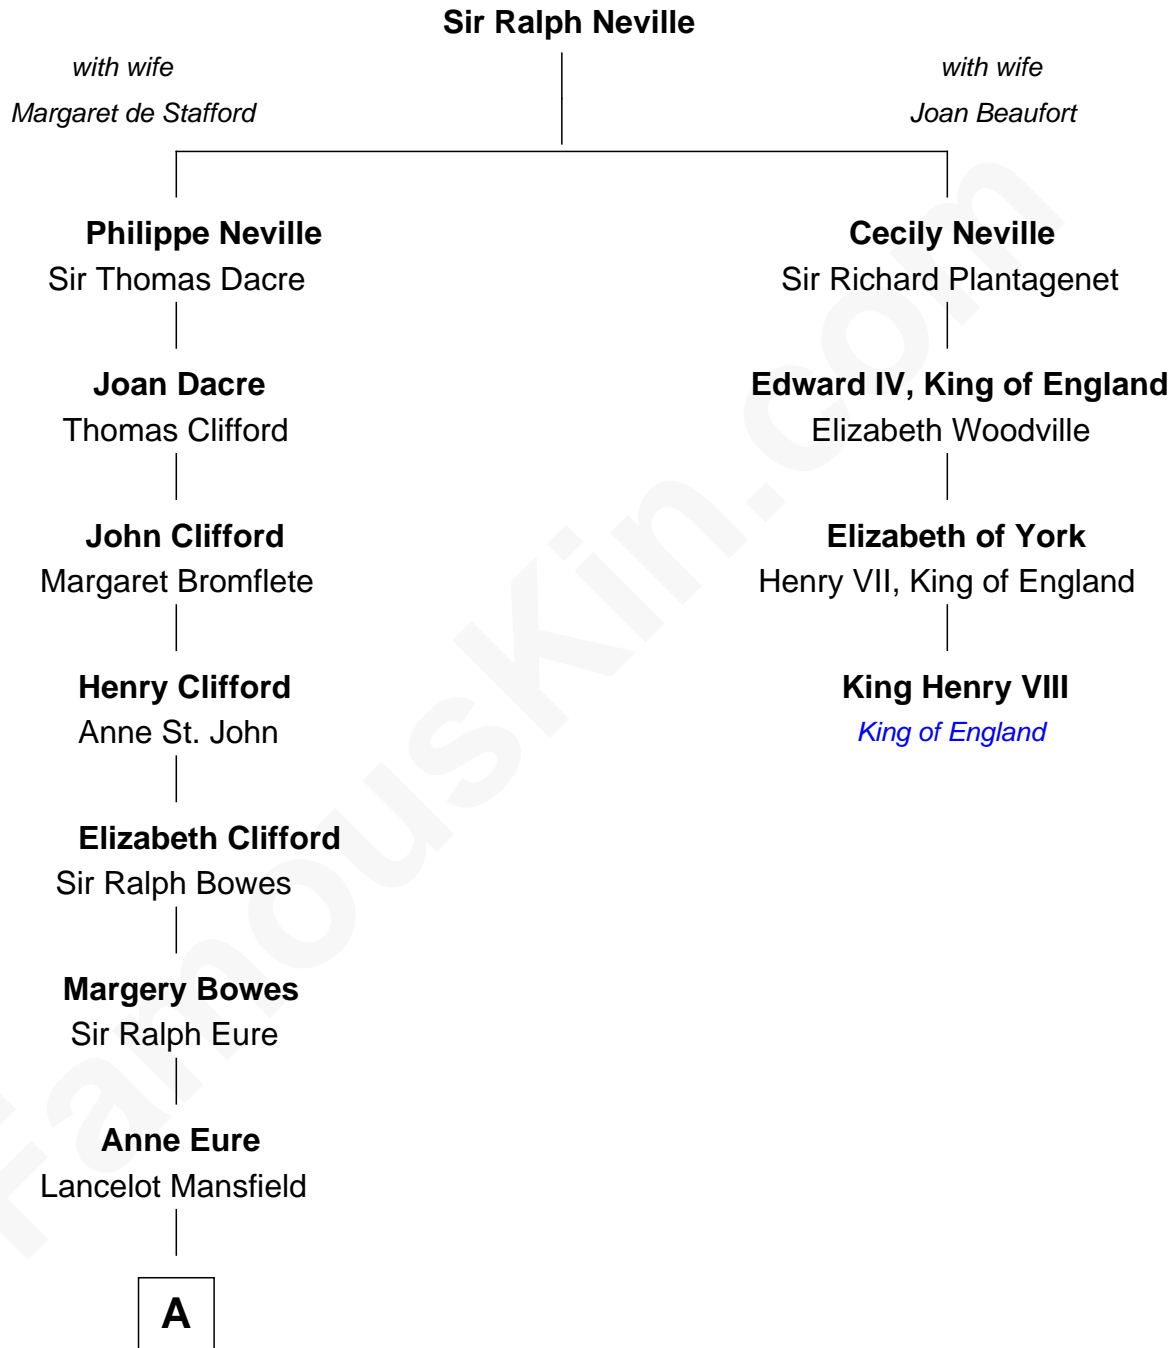

**FamousKin.com**  
**Relationship Chart of**  
**William Howard Taft**  
*27th U.S. President*

**3rd cousin 13 times removed of**  
**King Henry VIII**  
*King of England*

**A**

**John Mansfield**

Elizabeth - - - - -

**Elizabeth Mansfield**

Rev. John Wilson

**Rev. John Wilson**

Sarah Hooker

**Susanna Wilson**

Rev. Grindall Rawson

**Edmund Rawson**

Elizabeth Hayward

**Abner Rawson**

Mary Allen

**Rhoda Rawson**

Aaron Taft

**Peter Rawson Taft**

Sylvia Howard

**Alphonso Taft**

Louisa Maria Torrey

**William Howard Taft**

*27th U.S. President*