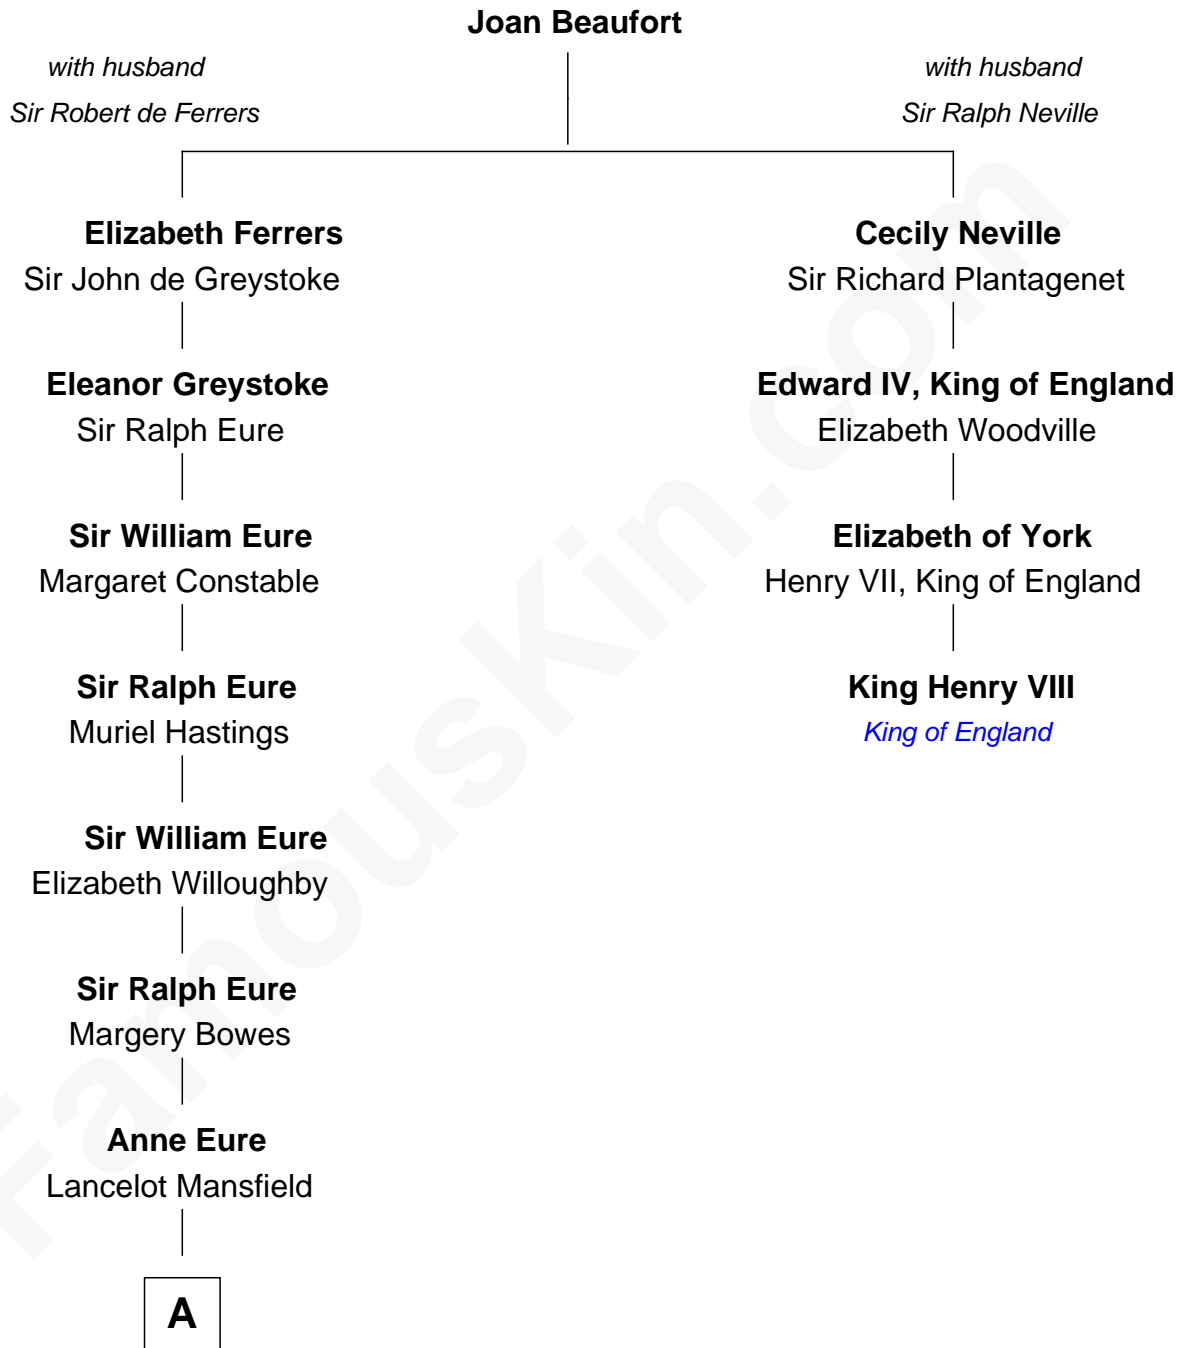

FamousKin.com
Relationship Chart of
William Howard Taft
27th U.S. President

3rd cousin 13 times removed of
King Henry VIII
King of England

A

John Mansfield

Elizabeth - - - - -

Elizabeth Mansfield

Rev. John Wilson

Rev. John Wilson

Sarah Hooker

Susanna Wilson

Rev. Grindall Rawson

Edmund Rawson

Elizabeth Hayward

Abner Rawson

Mary Allen

Rhoda Rawson

Aaron Taft

Peter Rawson Taft

Sylvia Howard

Alphonso Taft

Louisa Maria Torrey

William Howard Taft

27th U.S. President