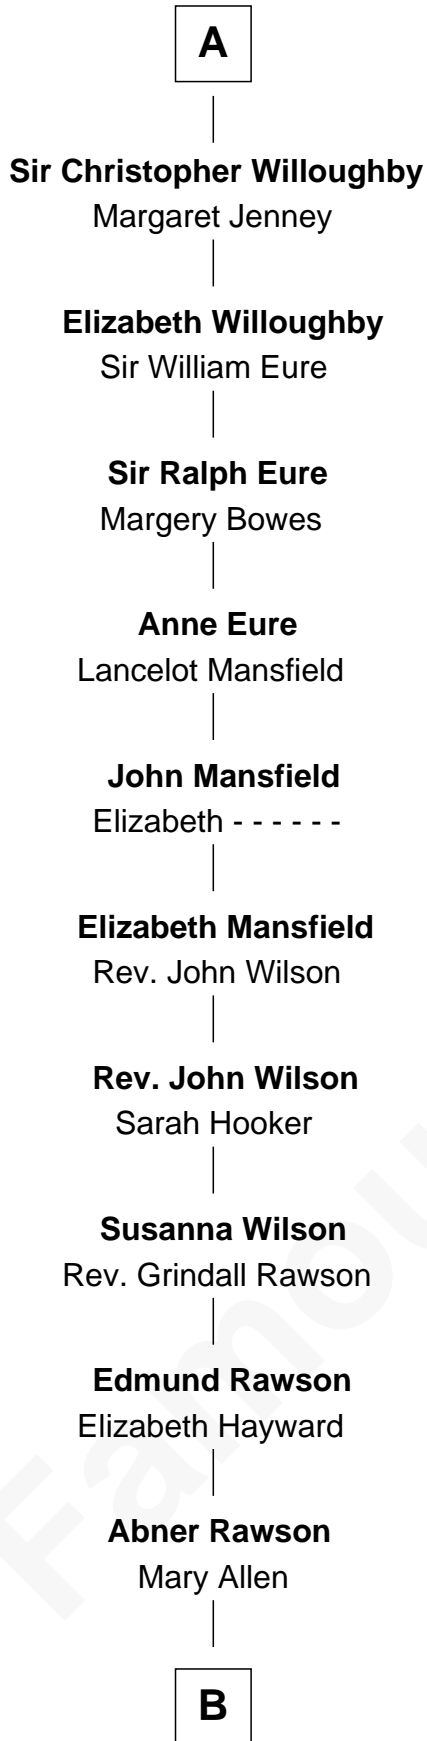

FamousKin.com
Relationship Chart of
William Howard Taft
27th U.S. President

7th cousin 13 times removed of
King Henry VIII
King of England

B

—
Rhoda Rawson

Aaron Taft

—
Peter Rawson Taft

Sylvia Howard

—
Alphonso Taft

Louisa Maria Torrey

—
William Howard Taft

27th U.S. President

FamousKin.com