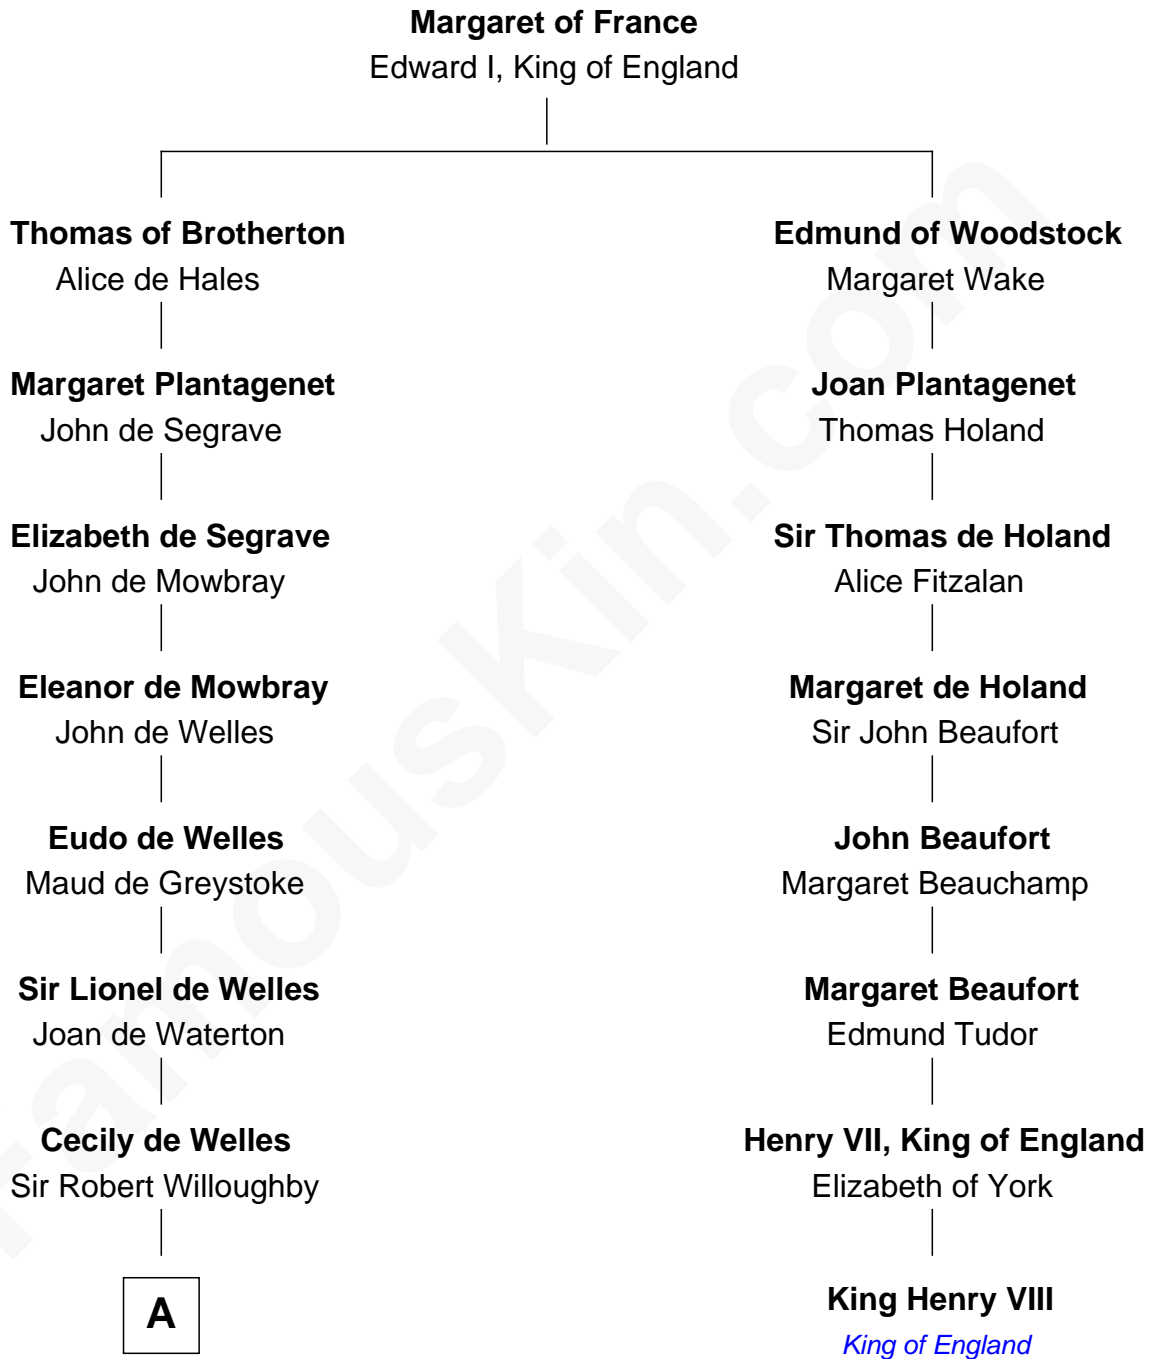

FamousKin.com
Relationship Chart of
William Howard Taft
27th U.S. President

7th cousin 13 times removed of
King Henry VIII
King of England

B

—
Rhoda Rawson

Aaron Taft

—
Peter Rawson Taft

Sylvia Howard

—
Alphonso Taft

Louisa Maria Torrey

—
William Howard Taft

27th U.S. President

FamousKin.com