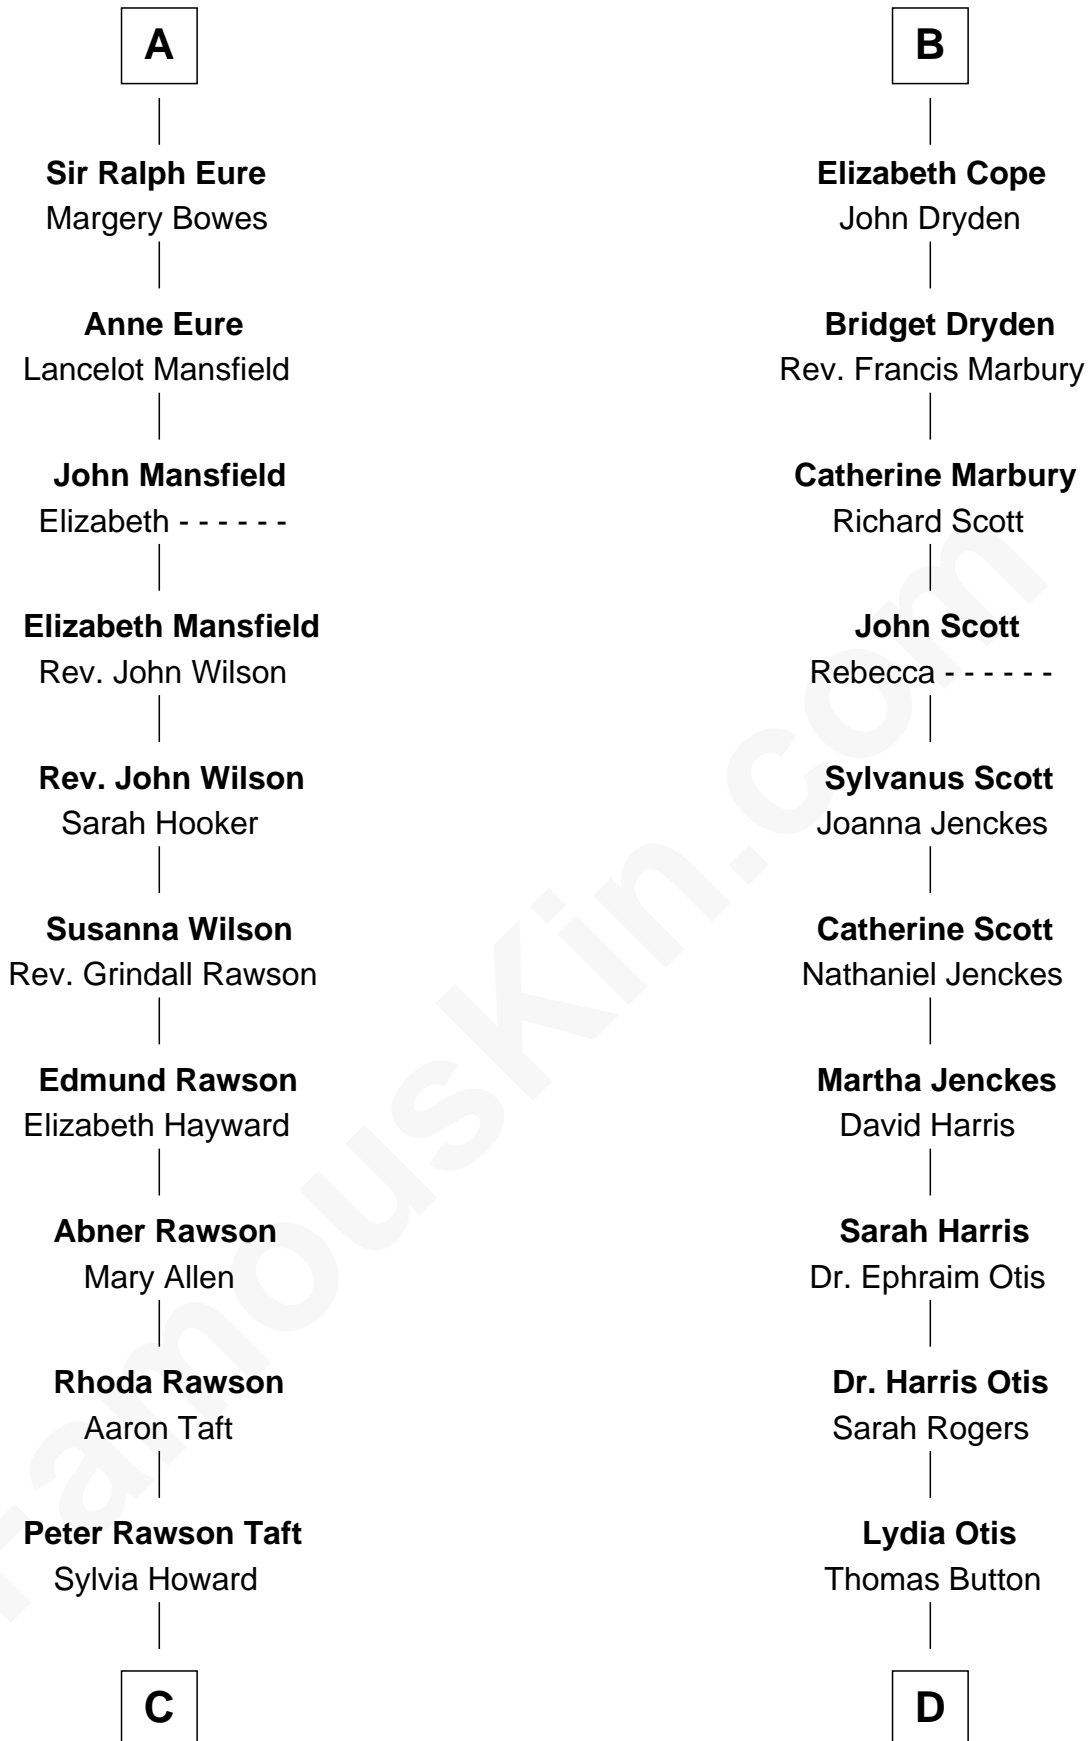

**FamousKin.com**  
**Relationship Chart of**  
**William Howard Taft**  
*27th U.S. President*

**18th cousin 1 time removed of**  
**Willis Carrier**  
*Inventor of Air Conditioning*

**C**

**Alphonso Taft**  
Louisa Maria Torrey

**William Howard Taft**  
*27th U.S. President*

**D**

**Ann Elizabeth Button**  
David Joy Haviland

**Elizabeth R. Haviland**  
Duane Williams Carrier

**Willis Carrier**  
*Inventor of Air Conditioning*

FamousKin.com