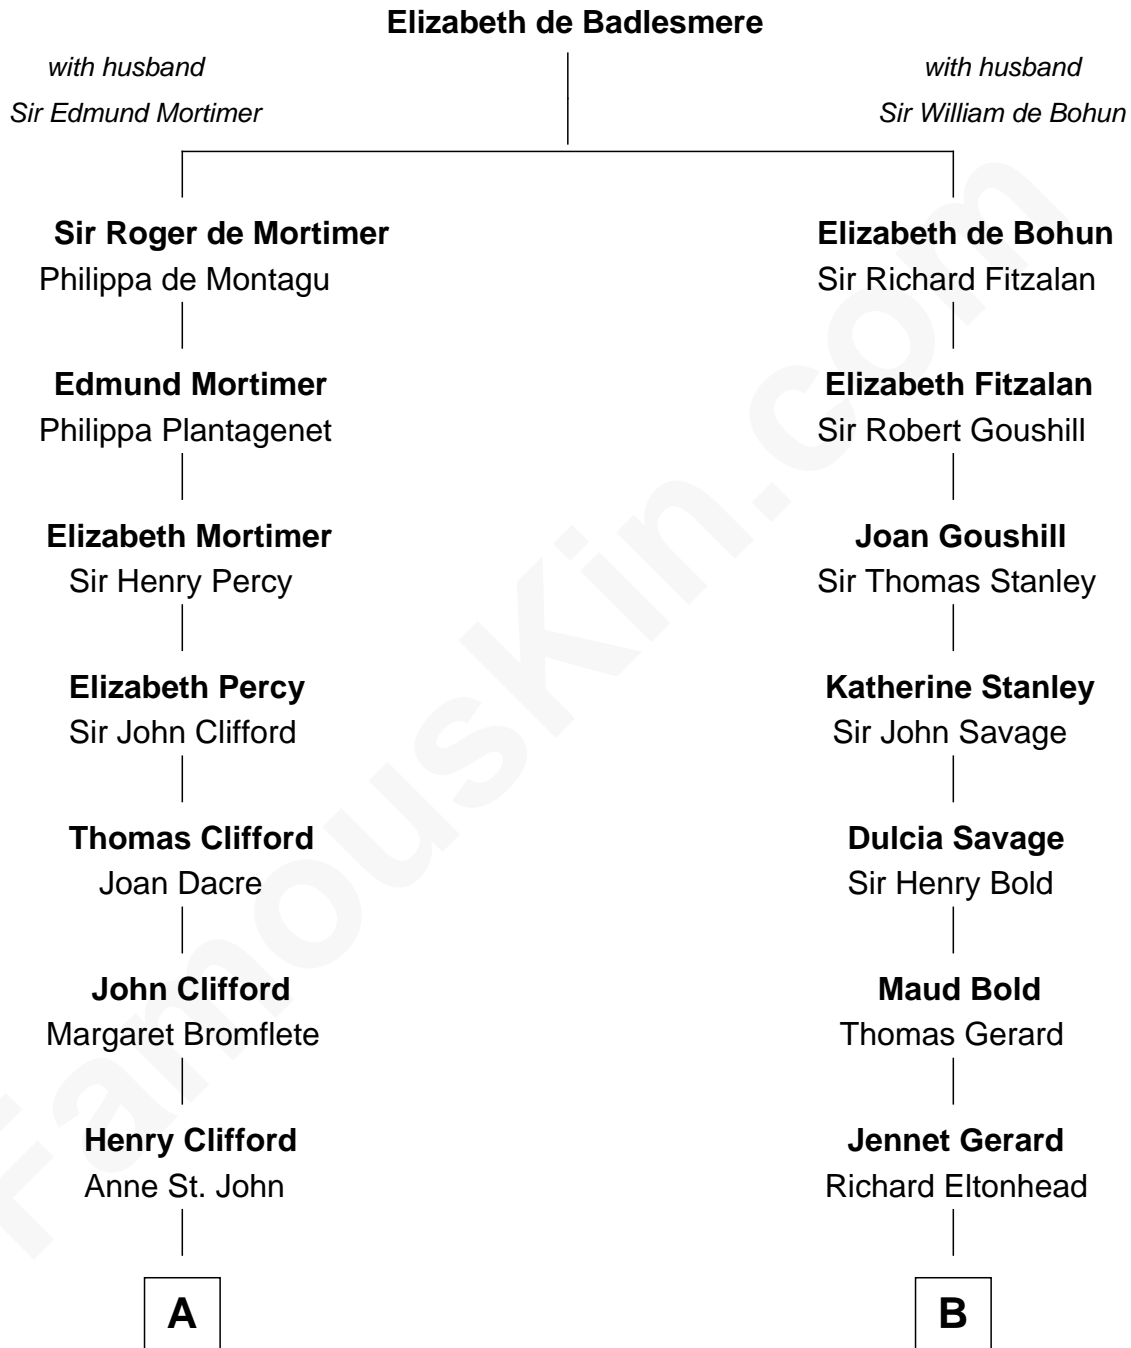

FamousKin.com
Relationship Chart of
William Howard Taft
27th U.S. President

12th cousin 7 times removed of

Francis Lightfoot Lee
Signer of the Declaration of Independence

C

Peter Rawson Taft
Sylvia Howard

Alphonso Taft
Louisa Maria Torrey

William Howard Taft
27th U.S. President

FamousKin.com