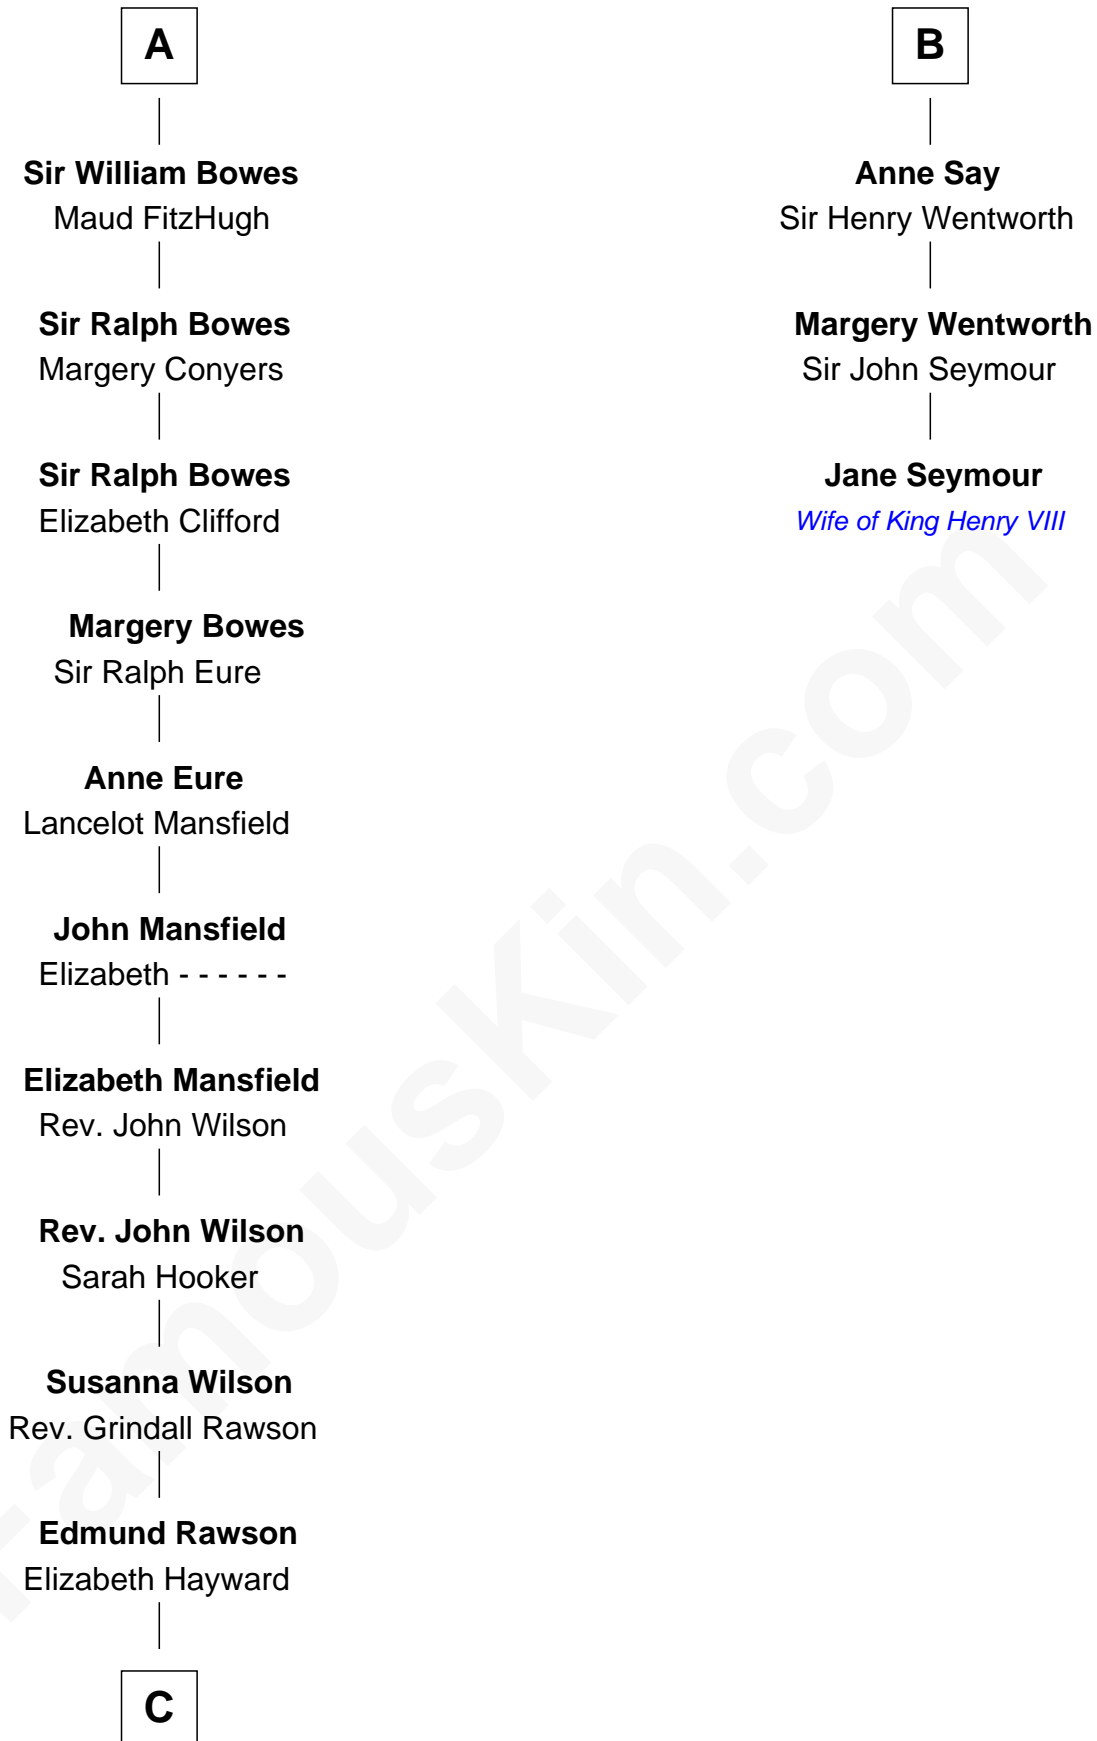

**FamousKin.com**  
**Relationship Chart of**  
**William Howard Taft**  
*27th U.S. President*

9th cousin 12 times removed of  
**Jane Seymour**  
*3rd Wife of King Henry VIII*

**Sir Humphrey de Bohun**  
Maud of Eu

**C**

Abner Rawson

Mary Allen

Rhoda Rawson

Aaron Taft

Peter Rawson Taft

Sylvia Howard

Alphonso Taft

Louisa Maria Torrey

William Howard Taft

*27th U.S. President*

FamousKin.com