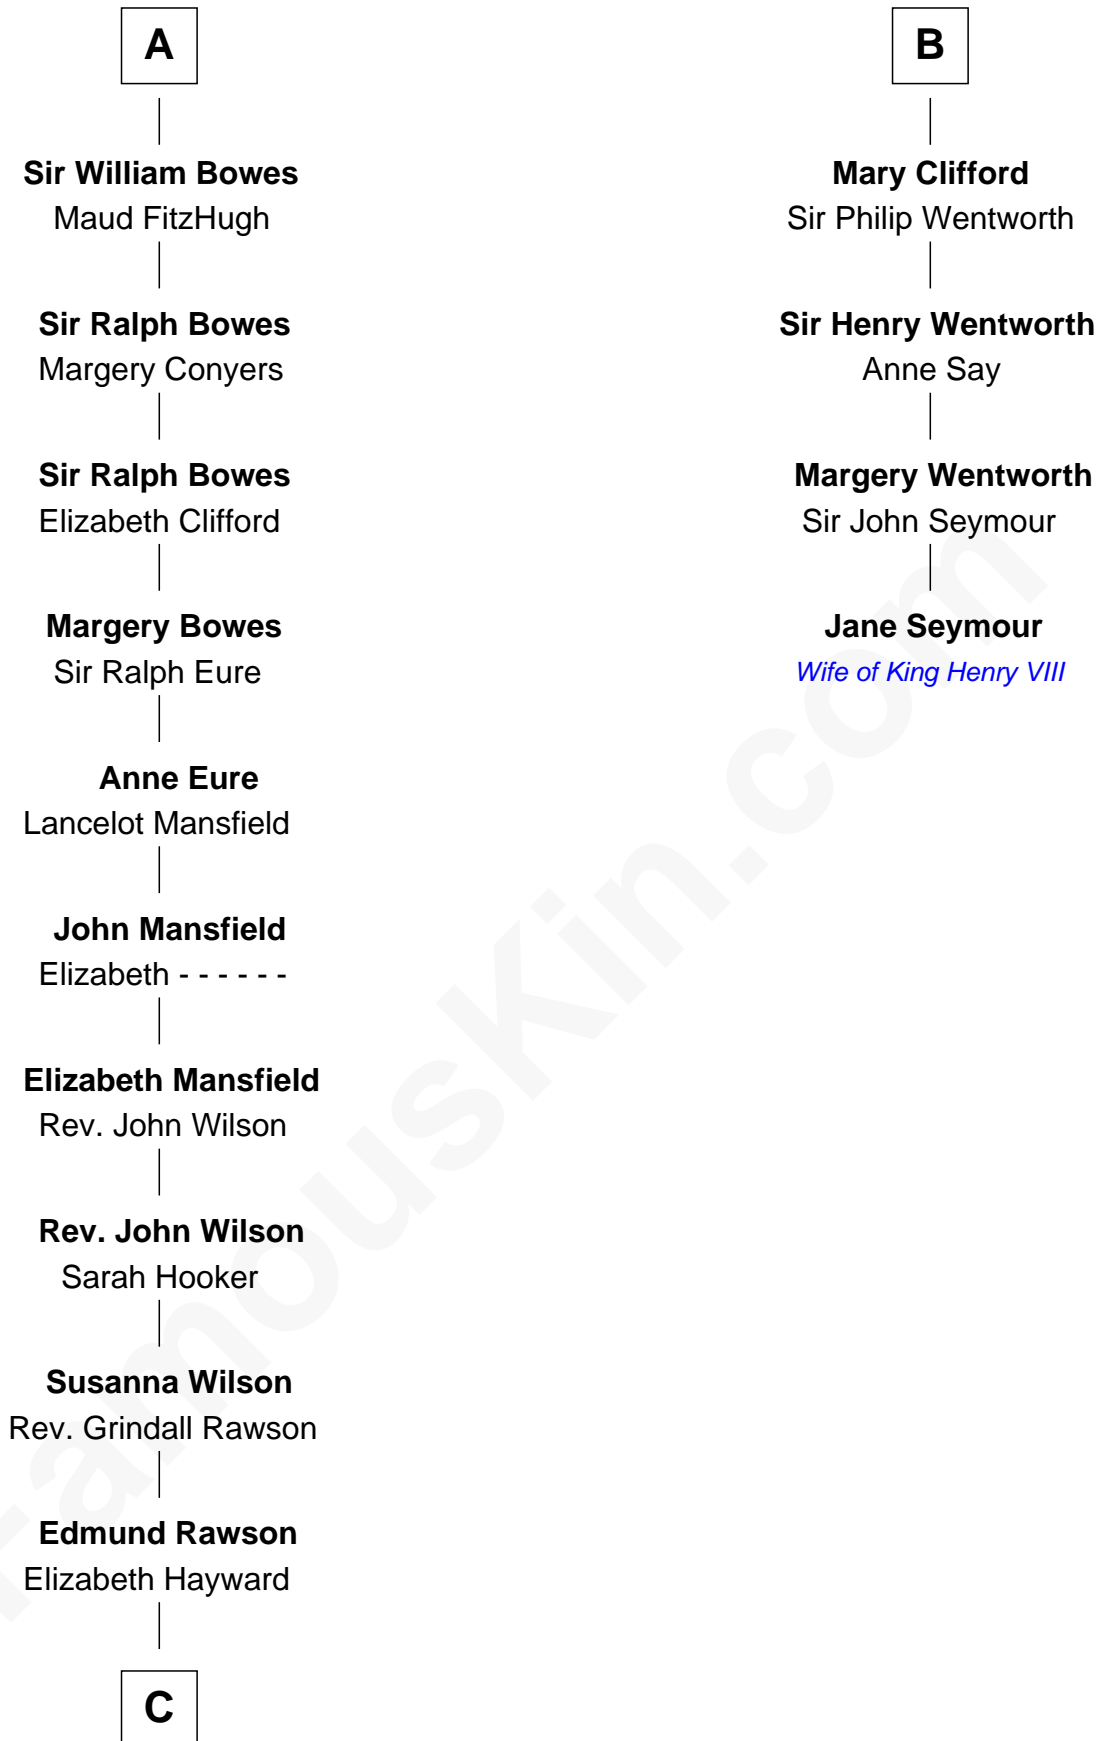

**FamousKin.com**  
**Relationship Chart of**  
**William Howard Taft**  
*27th U.S. President*

**10th cousin 11 times removed of**  
**Jane Seymour**  
*3rd Wife of King Henry VIII*

**C**

Abner Rawson

Mary Allen

Rhoda Rawson

Aaron Taft

Peter Rawson Taft

Sylvia Howard

Alphonso Taft

Louisa Maria Torrey

William Howard Taft

*27th U.S. President*