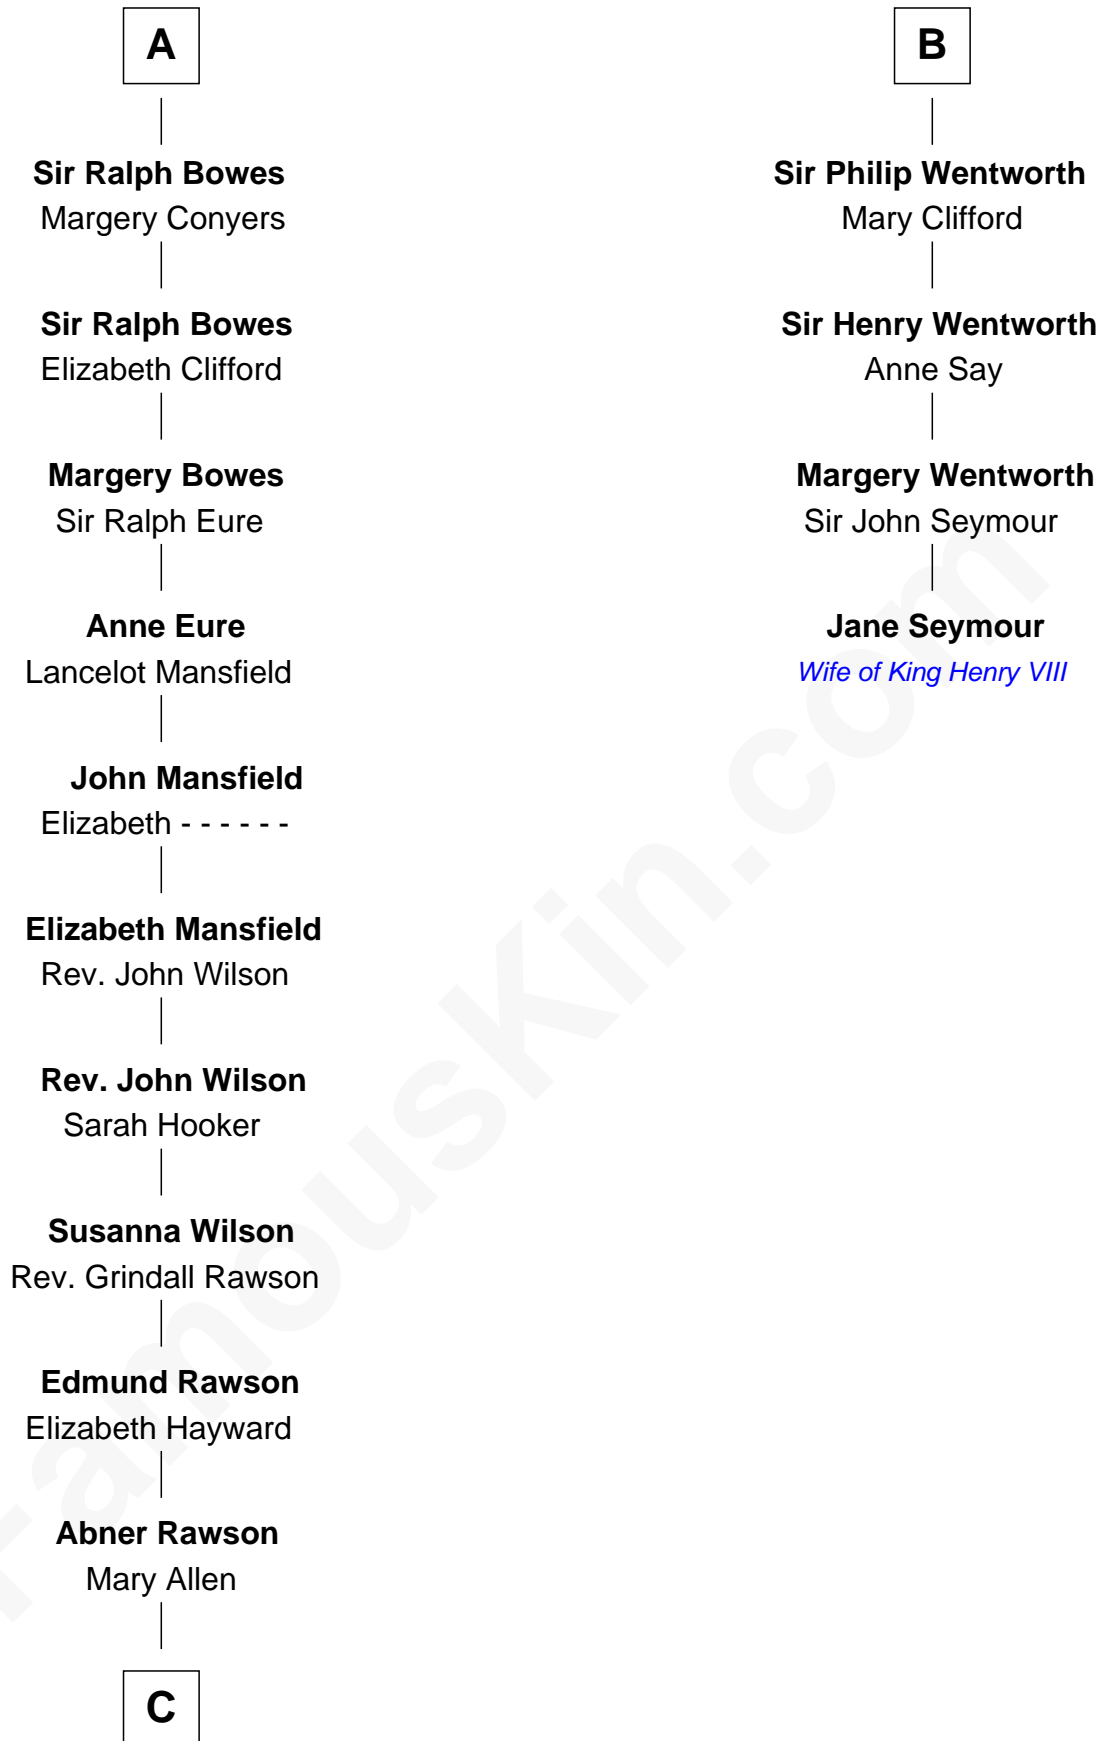

FamousKin.com
Relationship Chart of
William Howard Taft
27th U.S. President

10th cousin 10 times removed of
Jane Seymour
3rd Wife of King Henry VIII

C

—
Rhoda Rawson

Aaron Taft

—
Peter Rawson Taft

Sylvia Howard

—
Alphonso Taft

Louisa Maria Torrey

—
William Howard Taft

27th U.S. President

FamousKin.com