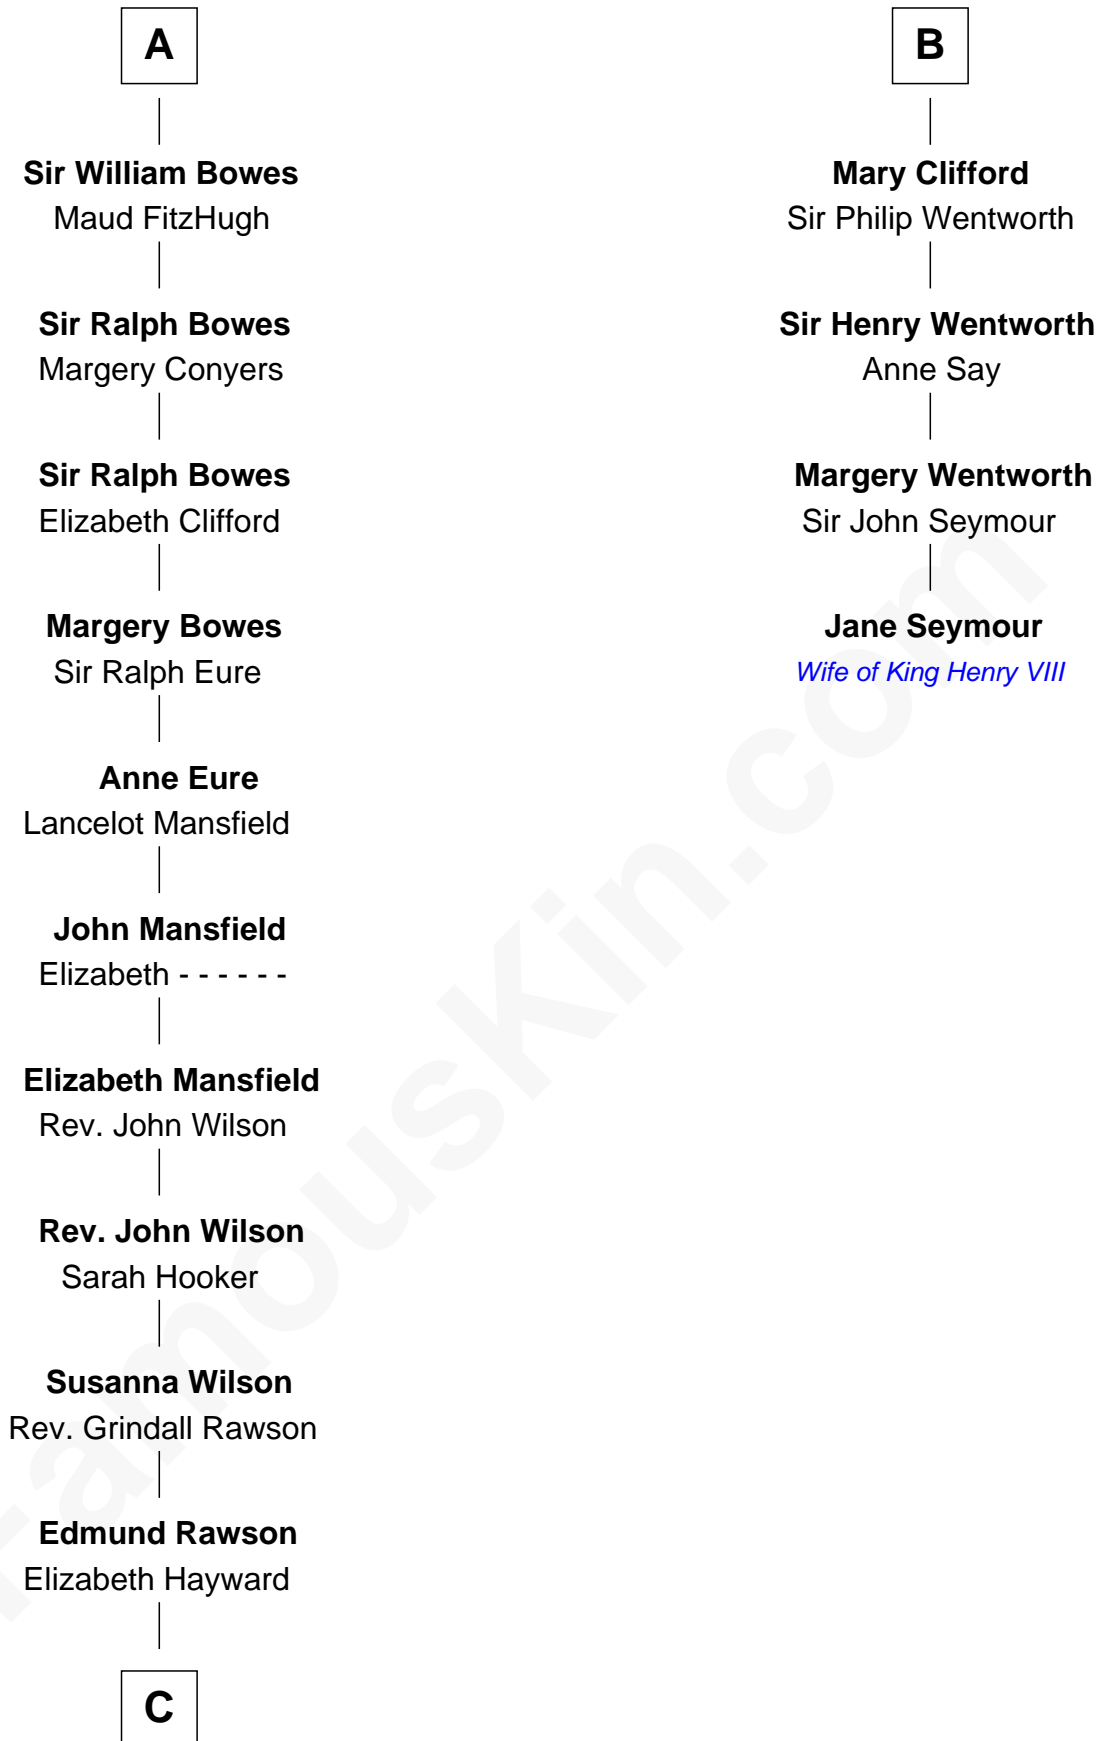

FamousKin.com
Relationship Chart of
William Howard Taft
27th U.S. President

10th cousin 11 times removed of
Jane Seymour
3rd Wife of King Henry VIII

C

Abner Rawson

Mary Allen

Rhoda Rawson

Aaron Taft

Peter Rawson Taft

Sylvia Howard

Alphonso Taft

Louisa Maria Torrey

William Howard Taft

27th U.S. President

FamousKin.com