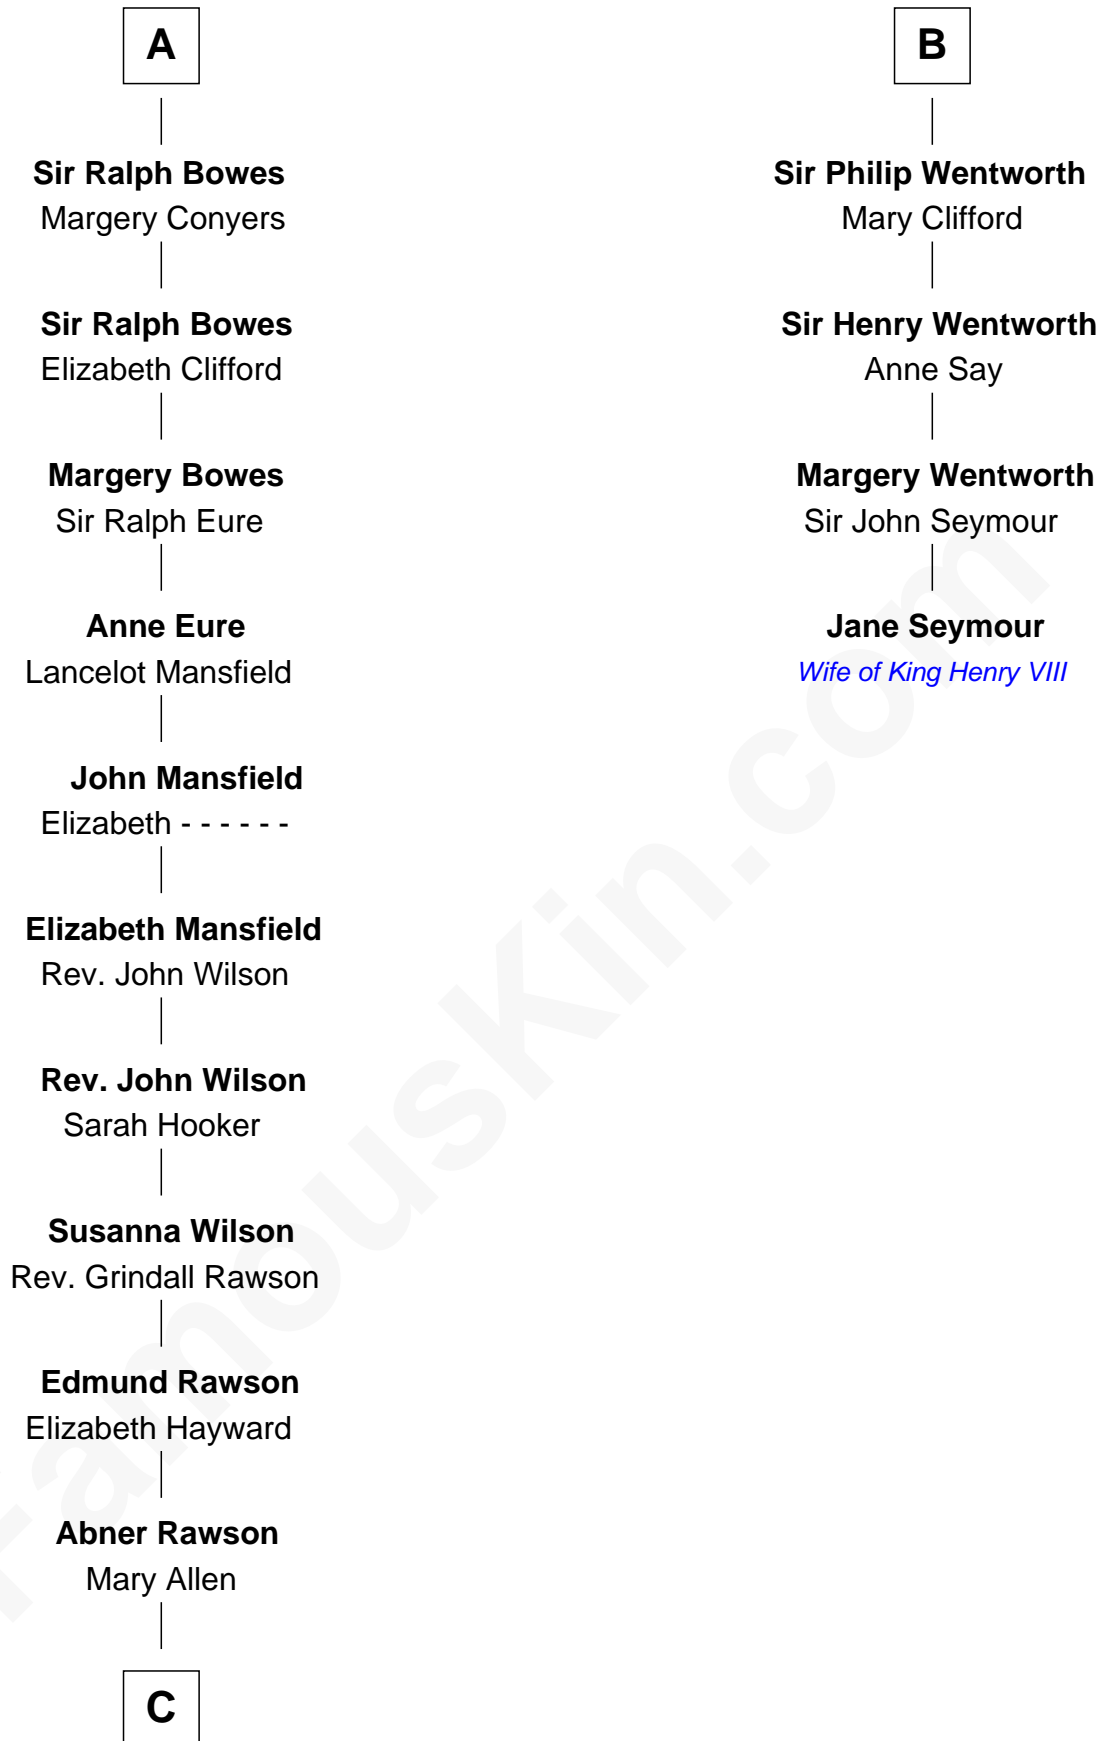

**FamousKin.com**  
**Relationship Chart of**  
**William Howard Taft**  
*27th U.S. President*

**10th cousin 10 times removed of**  
**Jane Seymour**  
*3rd Wife of King Henry VIII*

**C**

—  
**Rhoda Rawson**

Aaron Taft

—  
**Peter Rawson Taft**

Sylvia Howard

—  
**Alphonso Taft**

Louisa Maria Torrey

—  
**William Howard Taft**

*27th U.S. President*

FamousKin.com