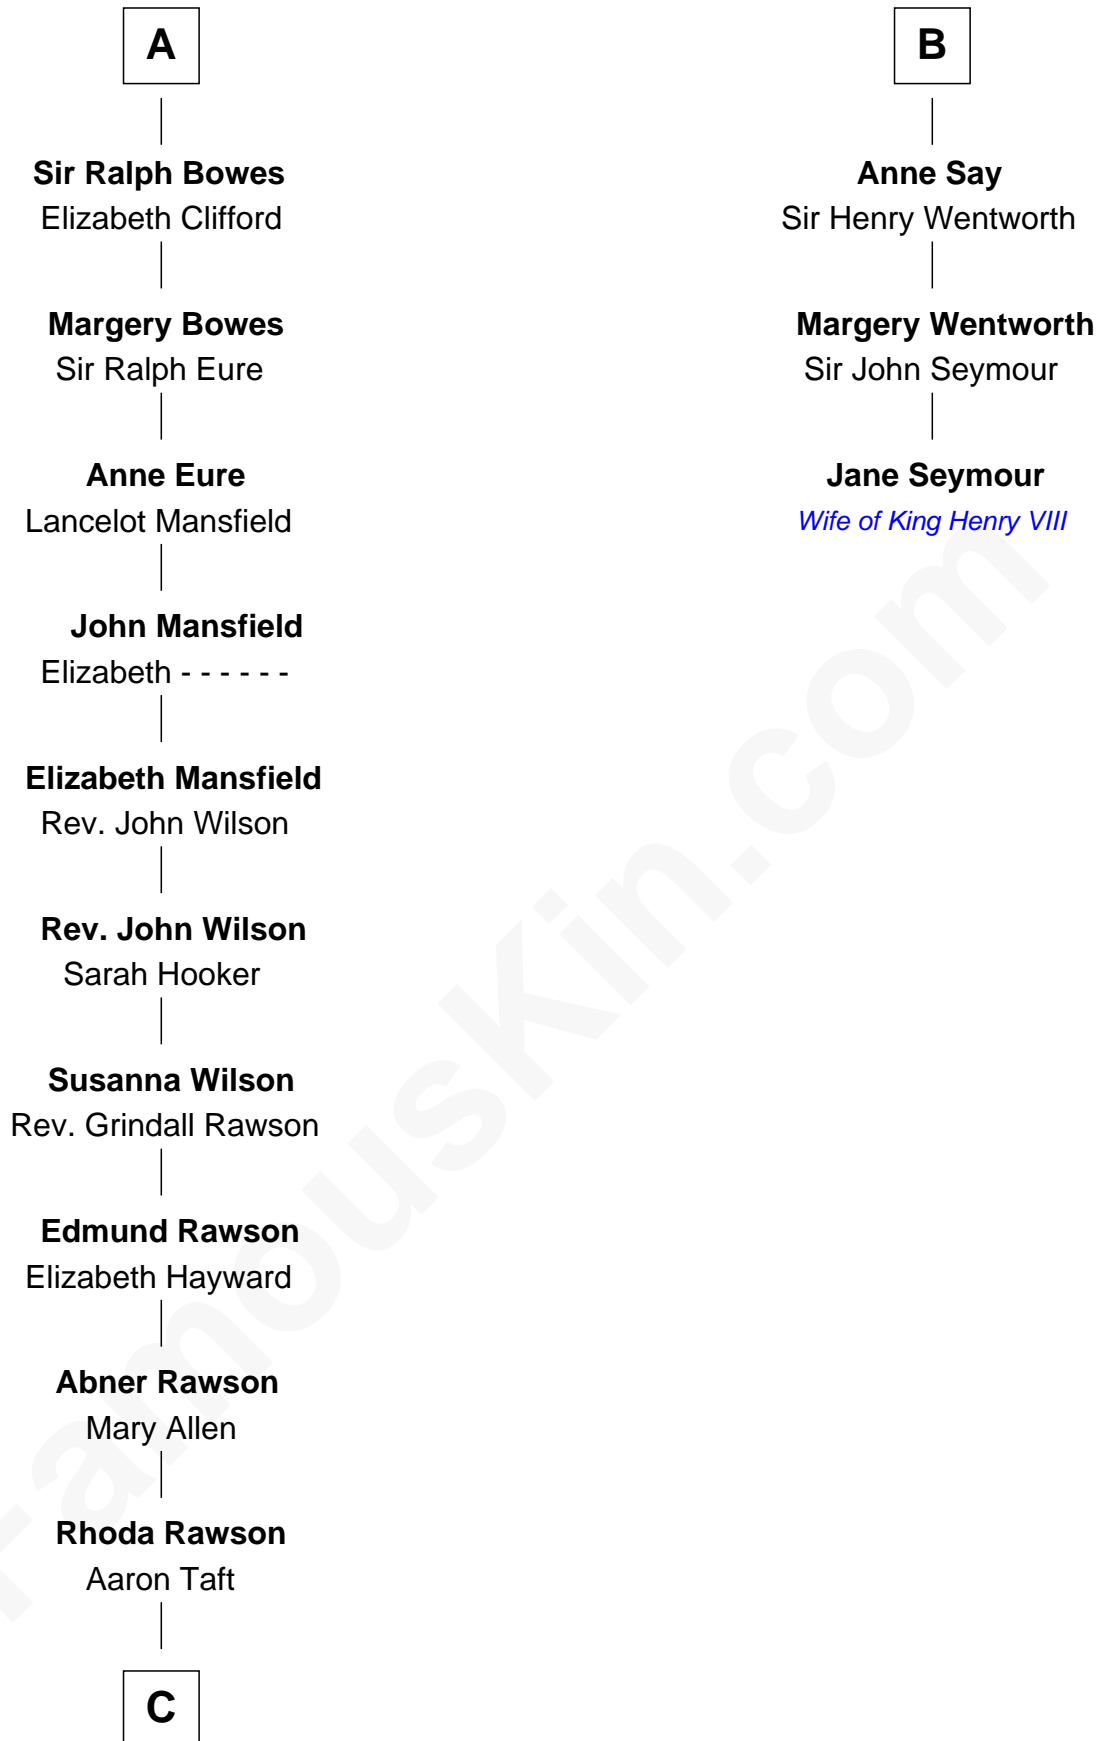

FamousKin.com
Relationship Chart of
William Howard Taft
27th U.S. President

9th cousin 10 times removed of
Jane Seymour
3rd Wife of King Henry VIII

C

—
Peter Rawson Taft

Sylvia Howard

—
Alphonso Taft

Louisa Maria Torrey

—
William Howard Taft

27th U.S. President

FamousKin.com