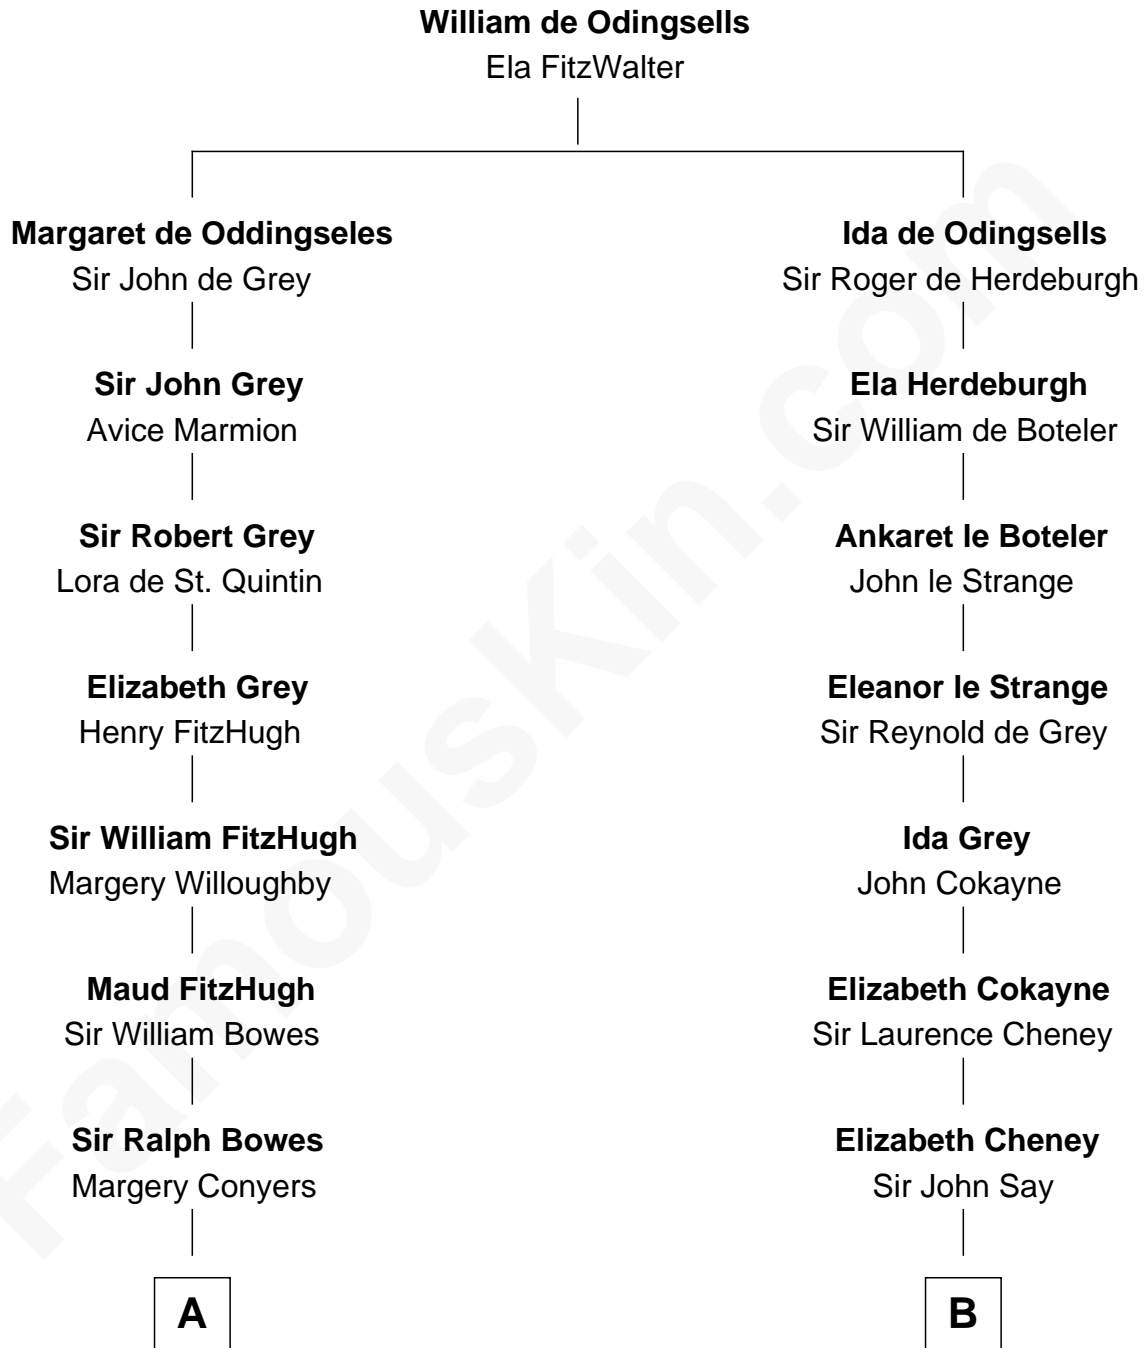

FamousKin.com
Relationship Chart of
William Howard Taft
27th U.S. President

9th cousin 10 times removed of
Jane Seymour
3rd Wife of King Henry VIII

C

—
Peter Rawson Taft

Sylvia Howard

—
Alphonso Taft

Louisa Maria Torrey

—
William Howard Taft

27th U.S. President

FamousKin.com