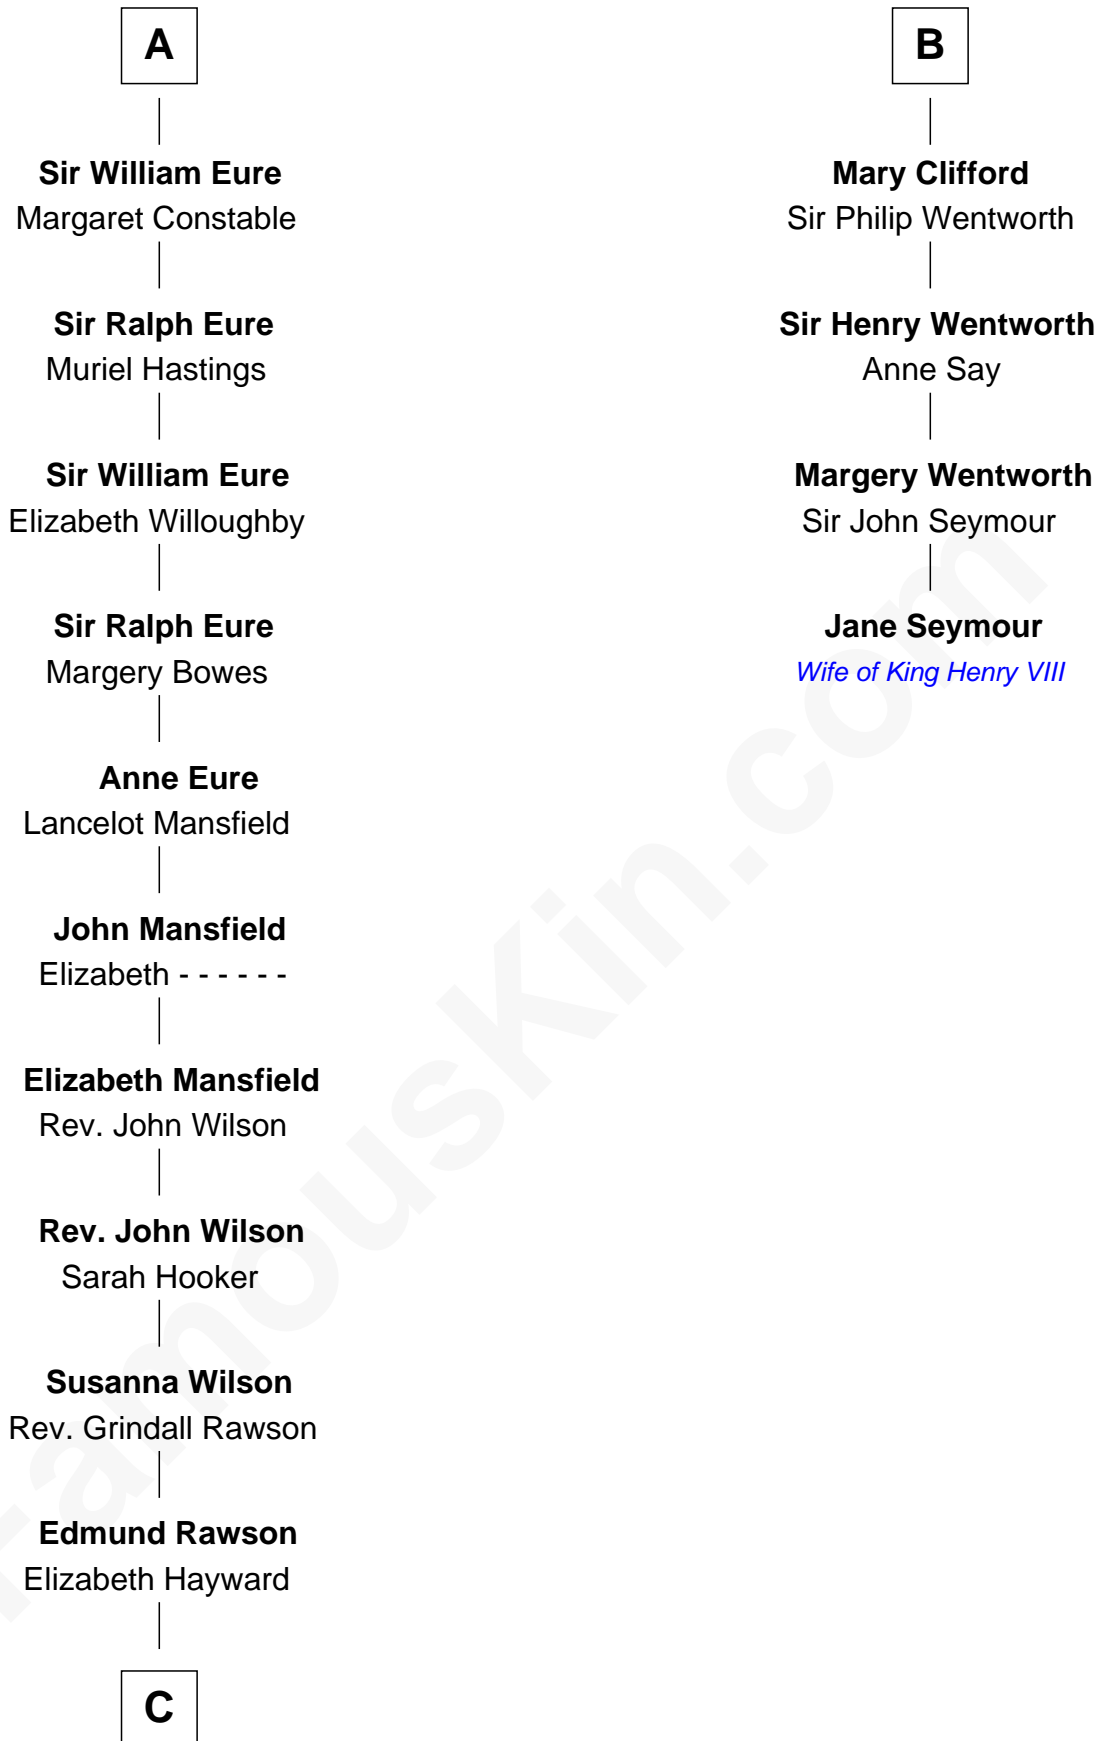

FamousKin.com
Relationship Chart of
William Howard Taft
27th U.S. President

10th cousin 11 times removed of
Jane Seymour
3rd Wife of King Henry VIII

C

Abner Rawson

Mary Allen

Rhoda Rawson

Aaron Taft

Peter Rawson Taft

Sylvia Howard

Alphonso Taft

Louisa Maria Torrey

William Howard Taft

27th U.S. President

FamousKin.com