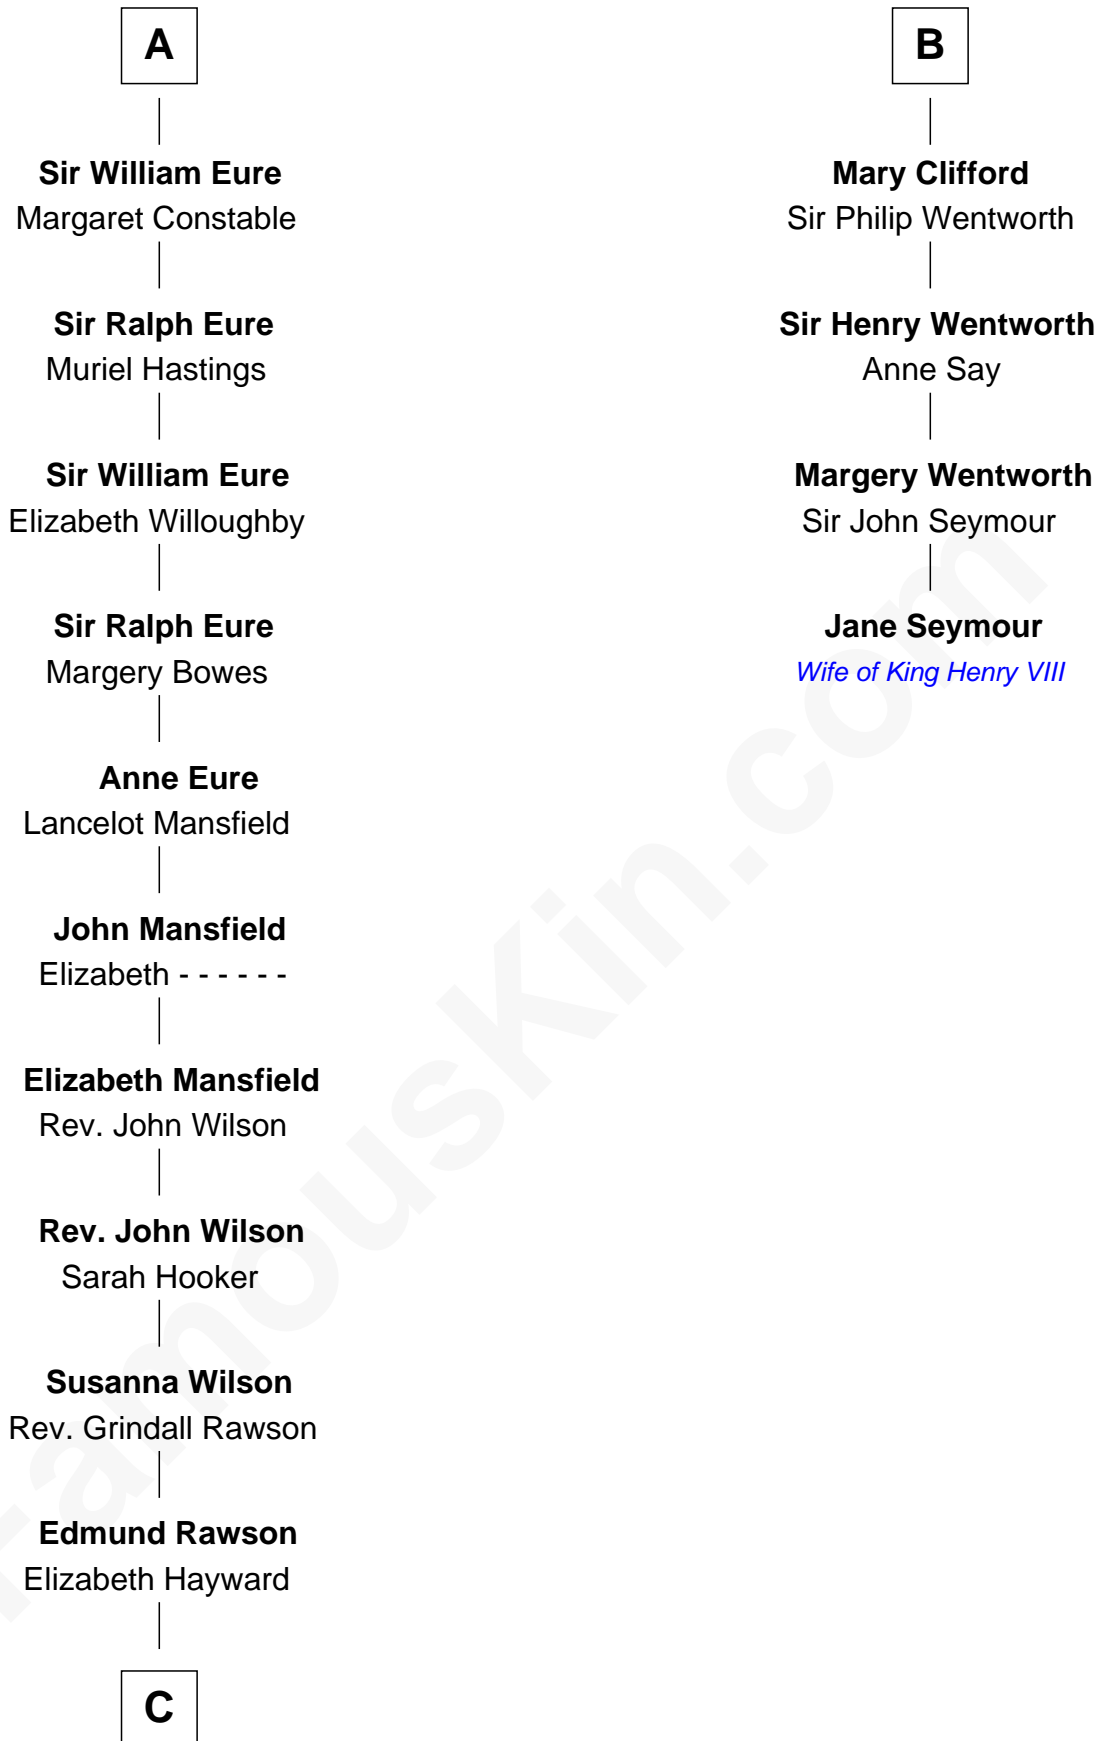

**FamousKin.com**  
**Relationship Chart of**  
**William Howard Taft**  
*27th U.S. President*

10th cousin 11 times removed of  
**Jane Seymour**  
*3rd Wife of King Henry VIII*

**C**

Abner Rawson

Mary Allen

Rhoda Rawson

Aaron Taft

Peter Rawson Taft

Sylvia Howard

Alphonso Taft

Louisa Maria Torrey

William Howard Taft

*27th U.S. President*