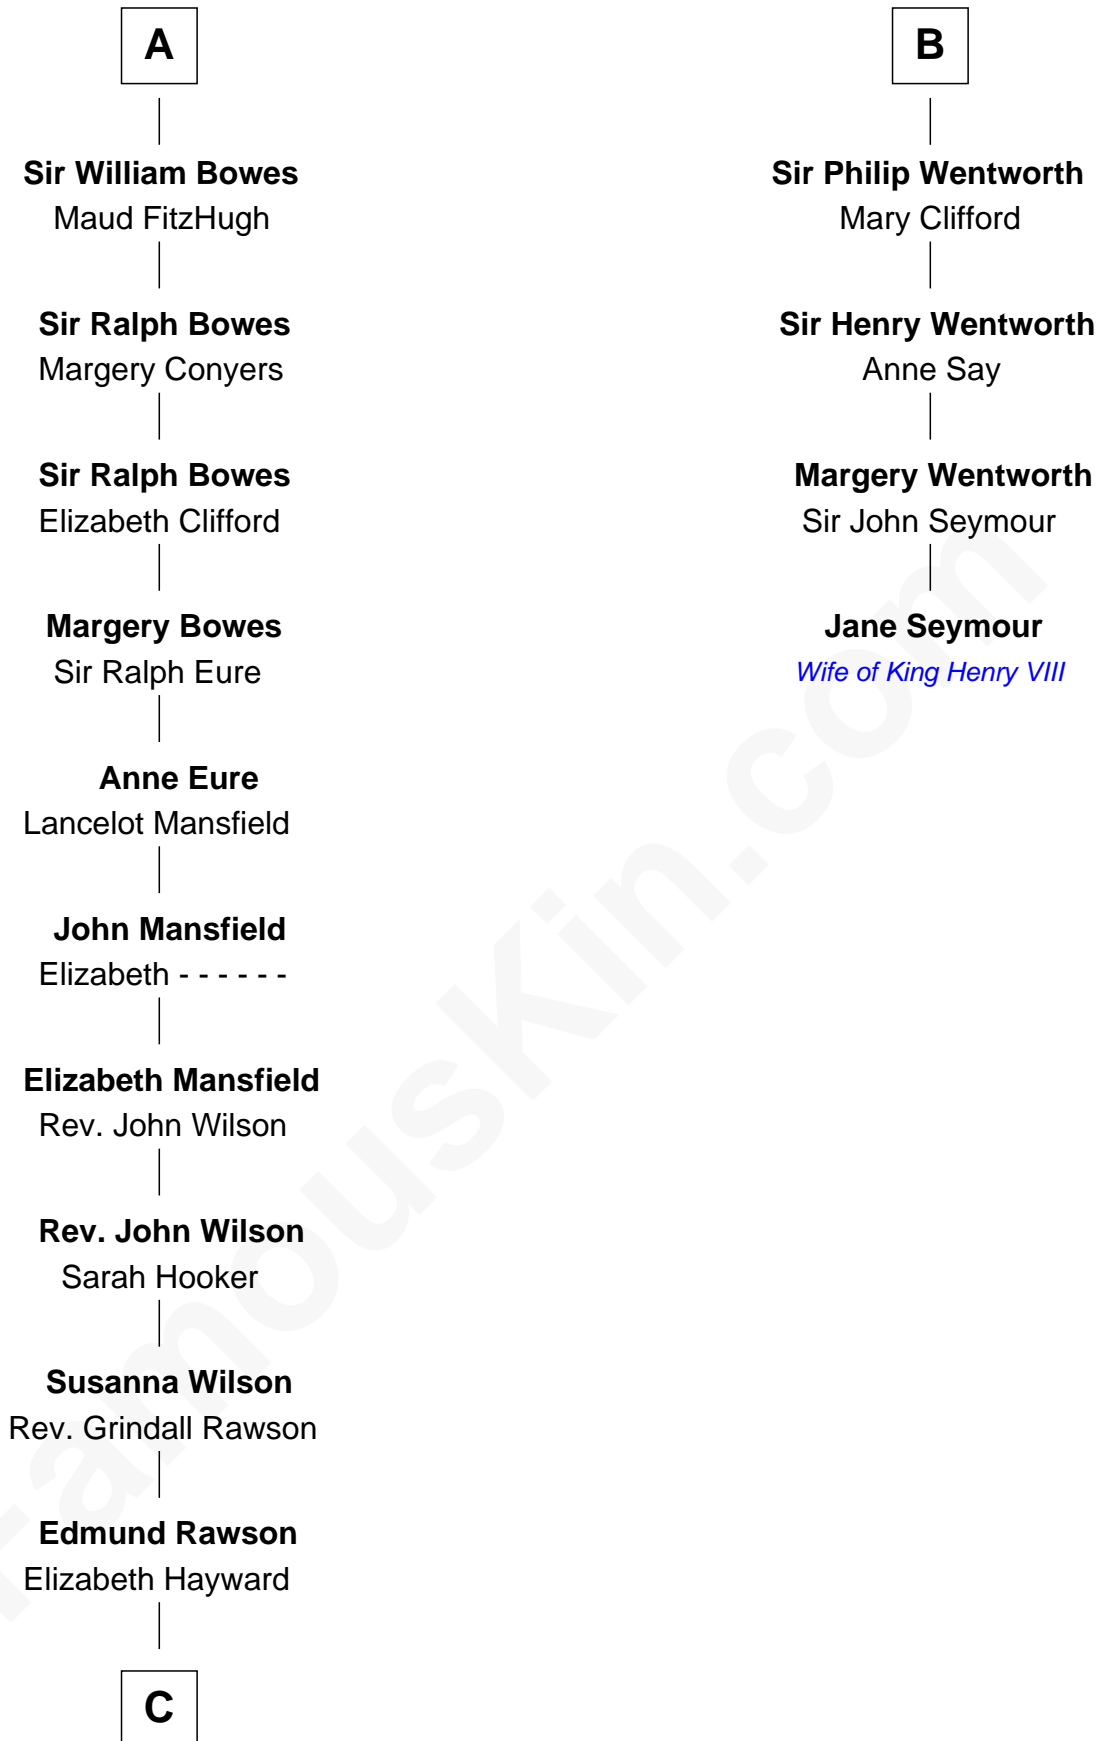

FamousKin.com
Relationship Chart of
William Howard Taft
27th U.S. President

10th cousin 11 times removed of
Jane Seymour
3rd Wife of King Henry VIII

William de Cantilupe

C

Abner Rawson

Mary Allen

Rhoda Rawson

Aaron Taft

Peter Rawson Taft

Sylvia Howard

Alphonso Taft

Louisa Maria Torrey

William Howard Taft

27th U.S. President

FamousKin.com