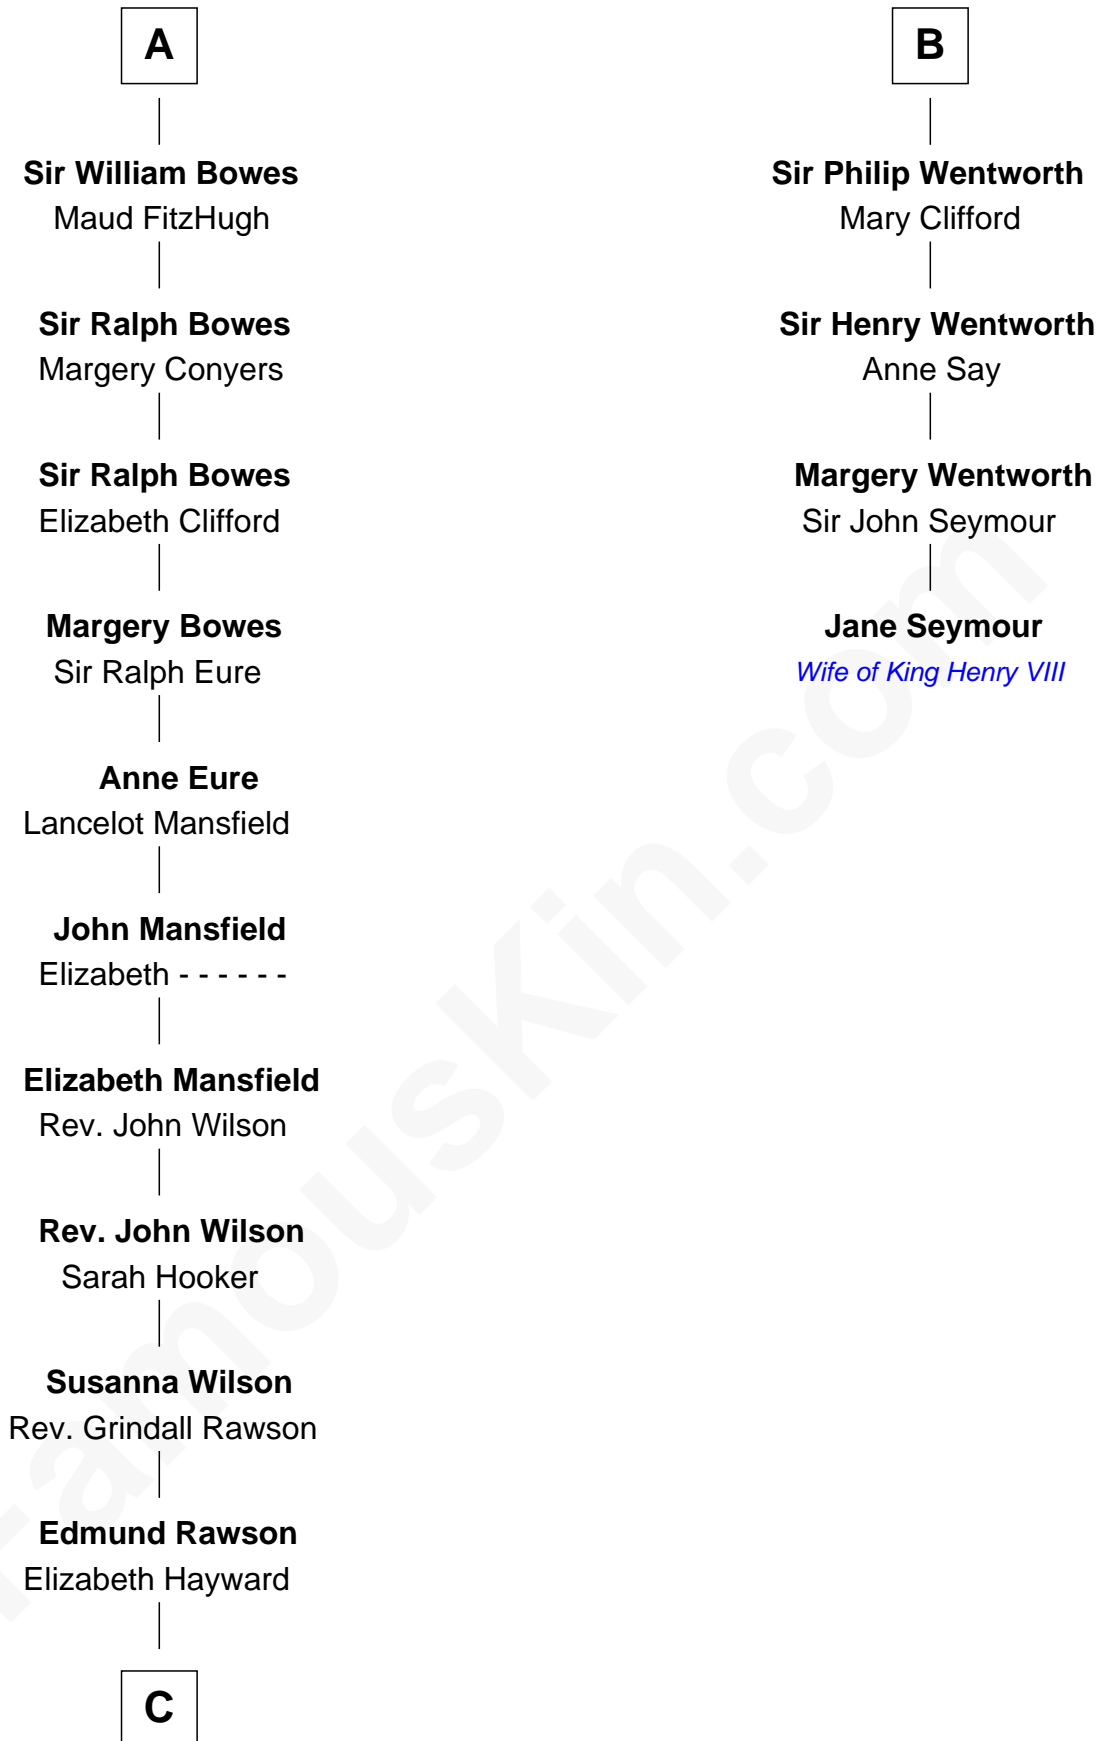

FamousKin.com
Relationship Chart of
William Howard Taft
27th U.S. President

10th cousin 11 times removed of
Jane Seymour
3rd Wife of King Henry VIII

C

Abner Rawson

Mary Allen

Rhoda Rawson

Aaron Taft

Peter Rawson Taft

Sylvia Howard

Alphonso Taft

Louisa Maria Torrey

William Howard Taft

27th U.S. President

FamousKin.com