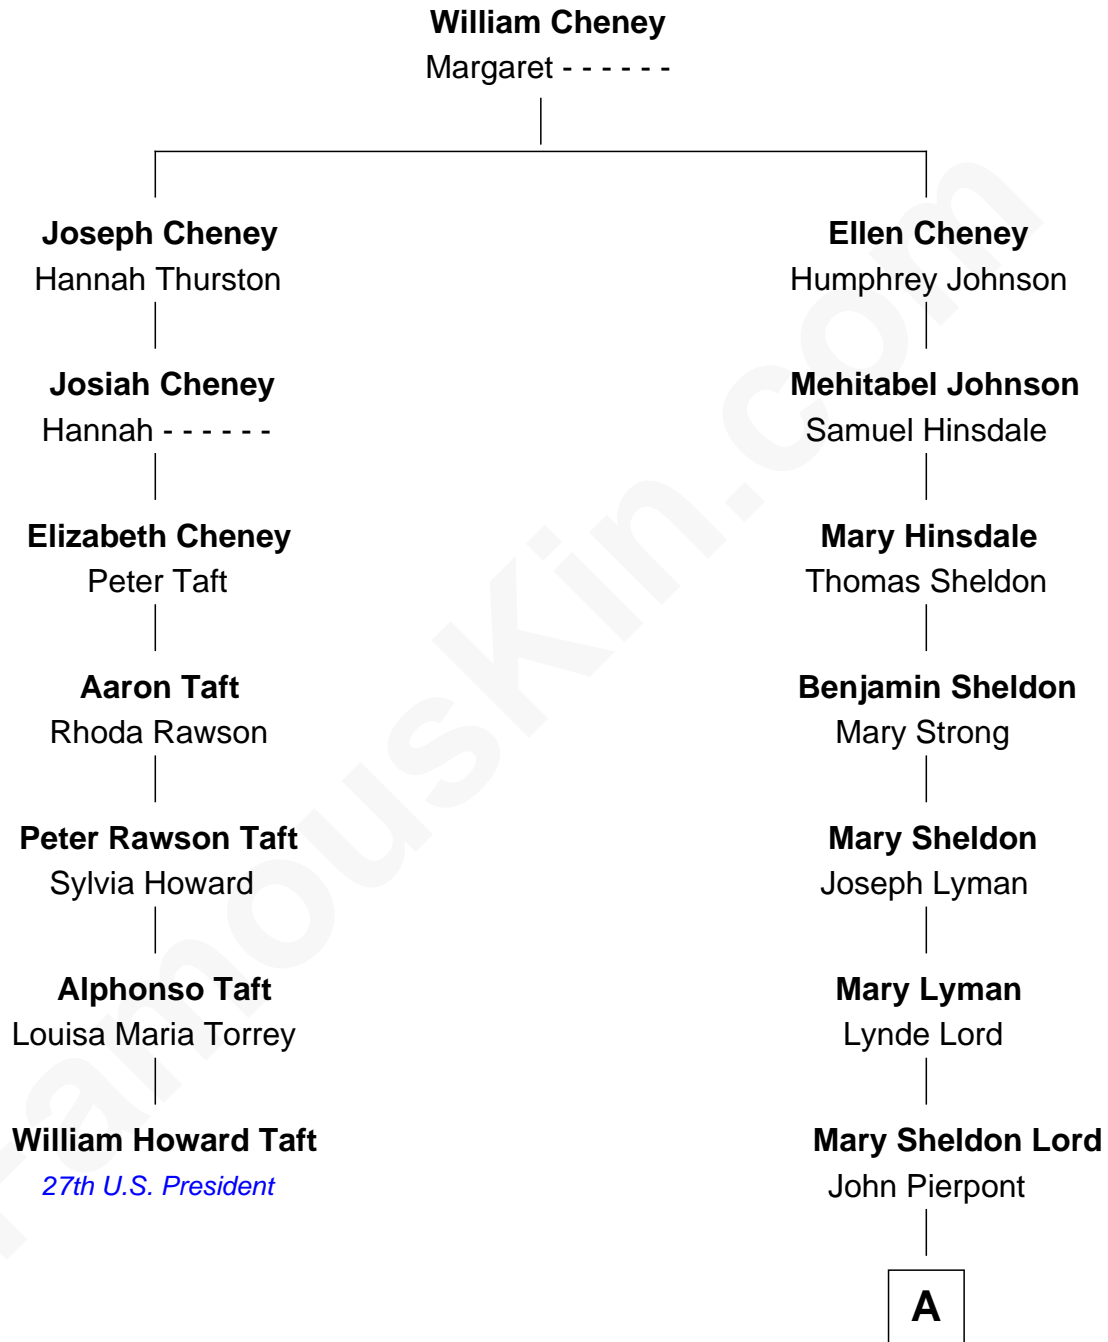

# FamousKin.com Relationship Chart of

**William Howard Taft**

*27th U.S. President*

6th cousin 5 times removed of

**John Adams Morgan**

*1952 Olympic Sailing Gold Medalist*

**A**

Juliet Pierpont

Junius Spencer Morgan

John Pierpont Morgan

Frances Louisa Tracy

John Pierpont Morgan

Jane Norton Grew

Henry Sturgis Morgan

Catherine Frances Lovering Adams

John Adams Morgan