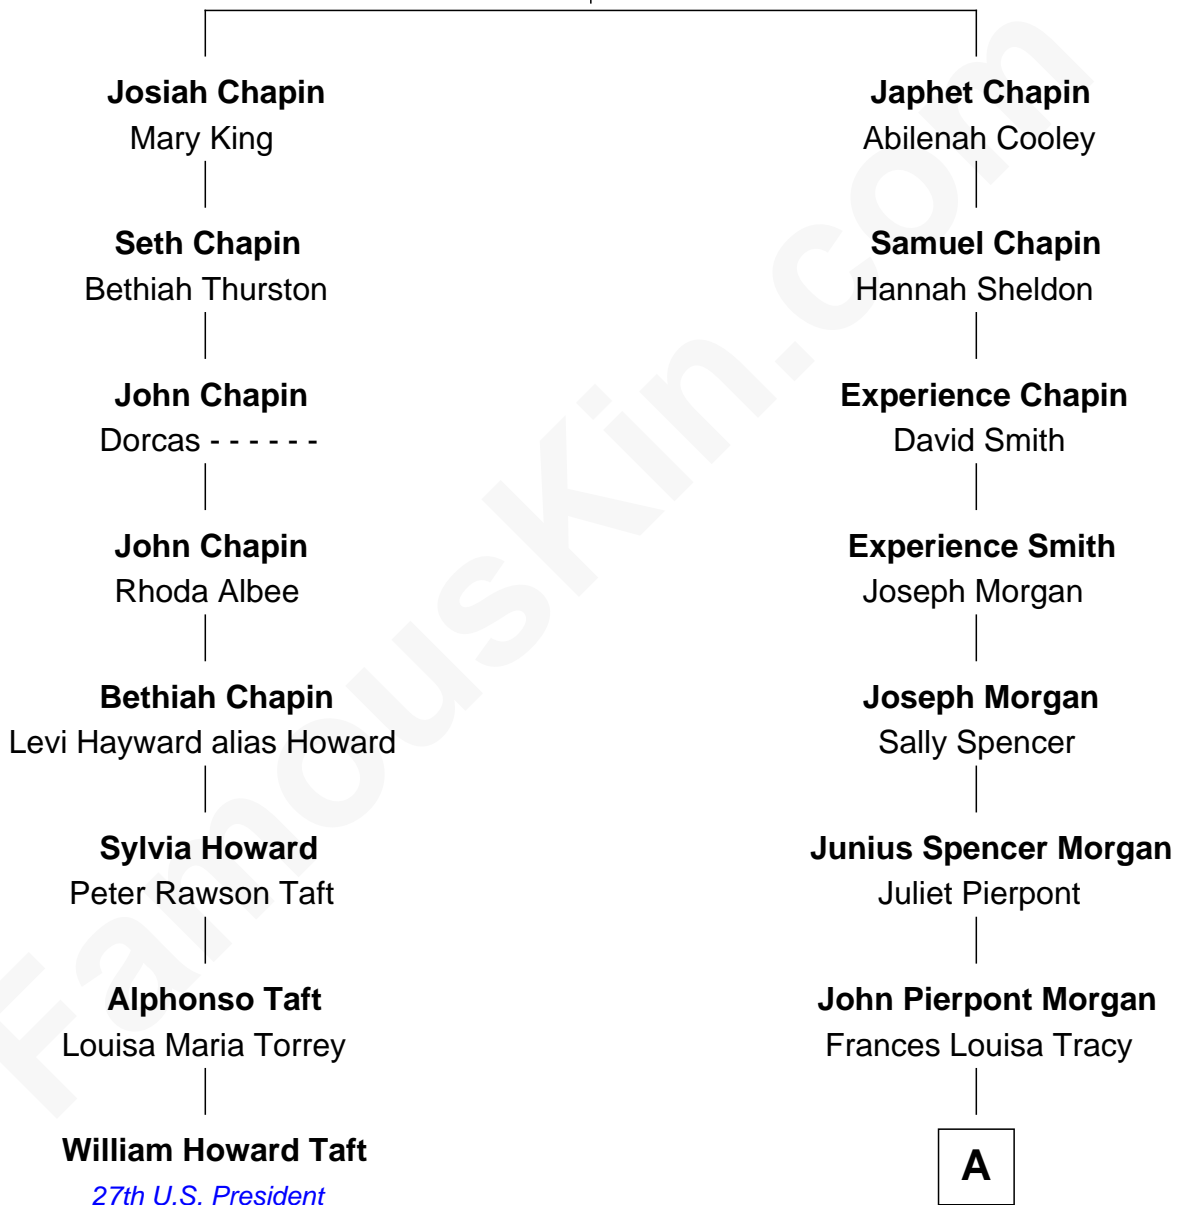

FamousKin.com Relationship Chart of

William Howard Taft

27th U.S. President

7th cousin 2 times removed of

John Adams Morgan

1952 Olympic Sailing Gold Medalist

Samuel Chapin

Cicely Penney

A

John Pierpont Morgan

Jane Norton Grew

Henry Sturgis Morgan

Catherine Frances Lovering Adams

John Adams Morgan

Olympic Gold Medalist

FamousKin.com