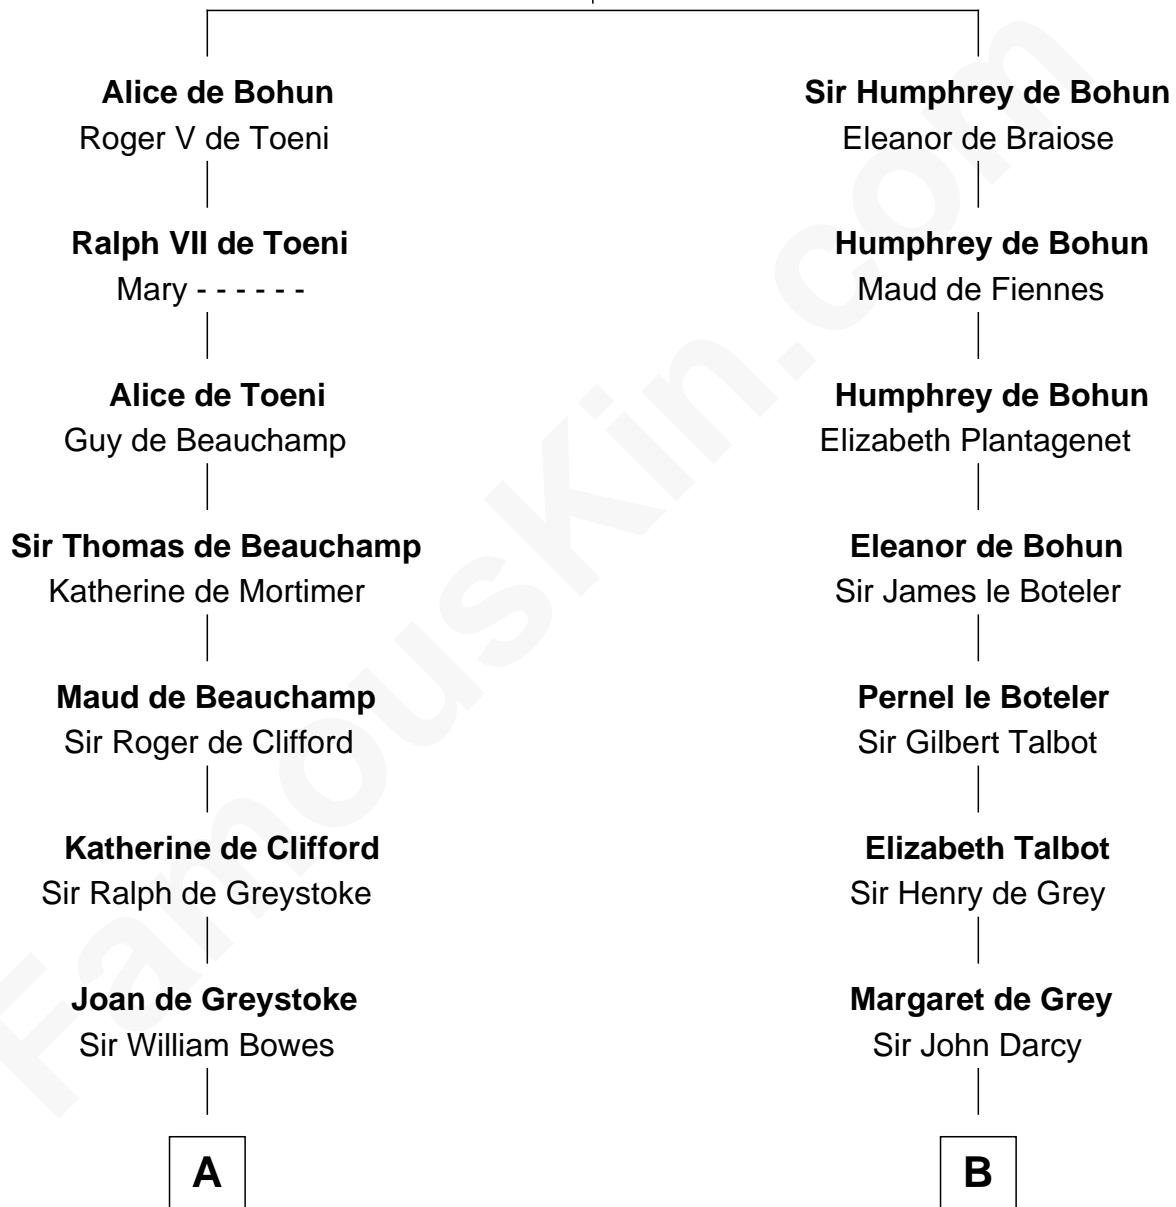

# FamousKin.com Relationship Chart of

**William Howard Taft**

*27th U.S. President*

21st cousin of

**Sir Arthur Conan Doyle**

*Author, "Sherlock Holmes"*

**Sir Humphrey de Bohun**

Maud of Eu

**C**

**Abner Rawson**

Mary Allen

**Rhoda Rawson**

Aaron Taft

**Peter Rawson Taft**

Sylvia Howard

**Alphonso Taft**

Louisa Maria Torrey

**William Howard Taft**

*27th U.S. President*

**D**

**Mary Percy**

Rev. Dr. Richard Pack

**William Pack**

Catherine Scott