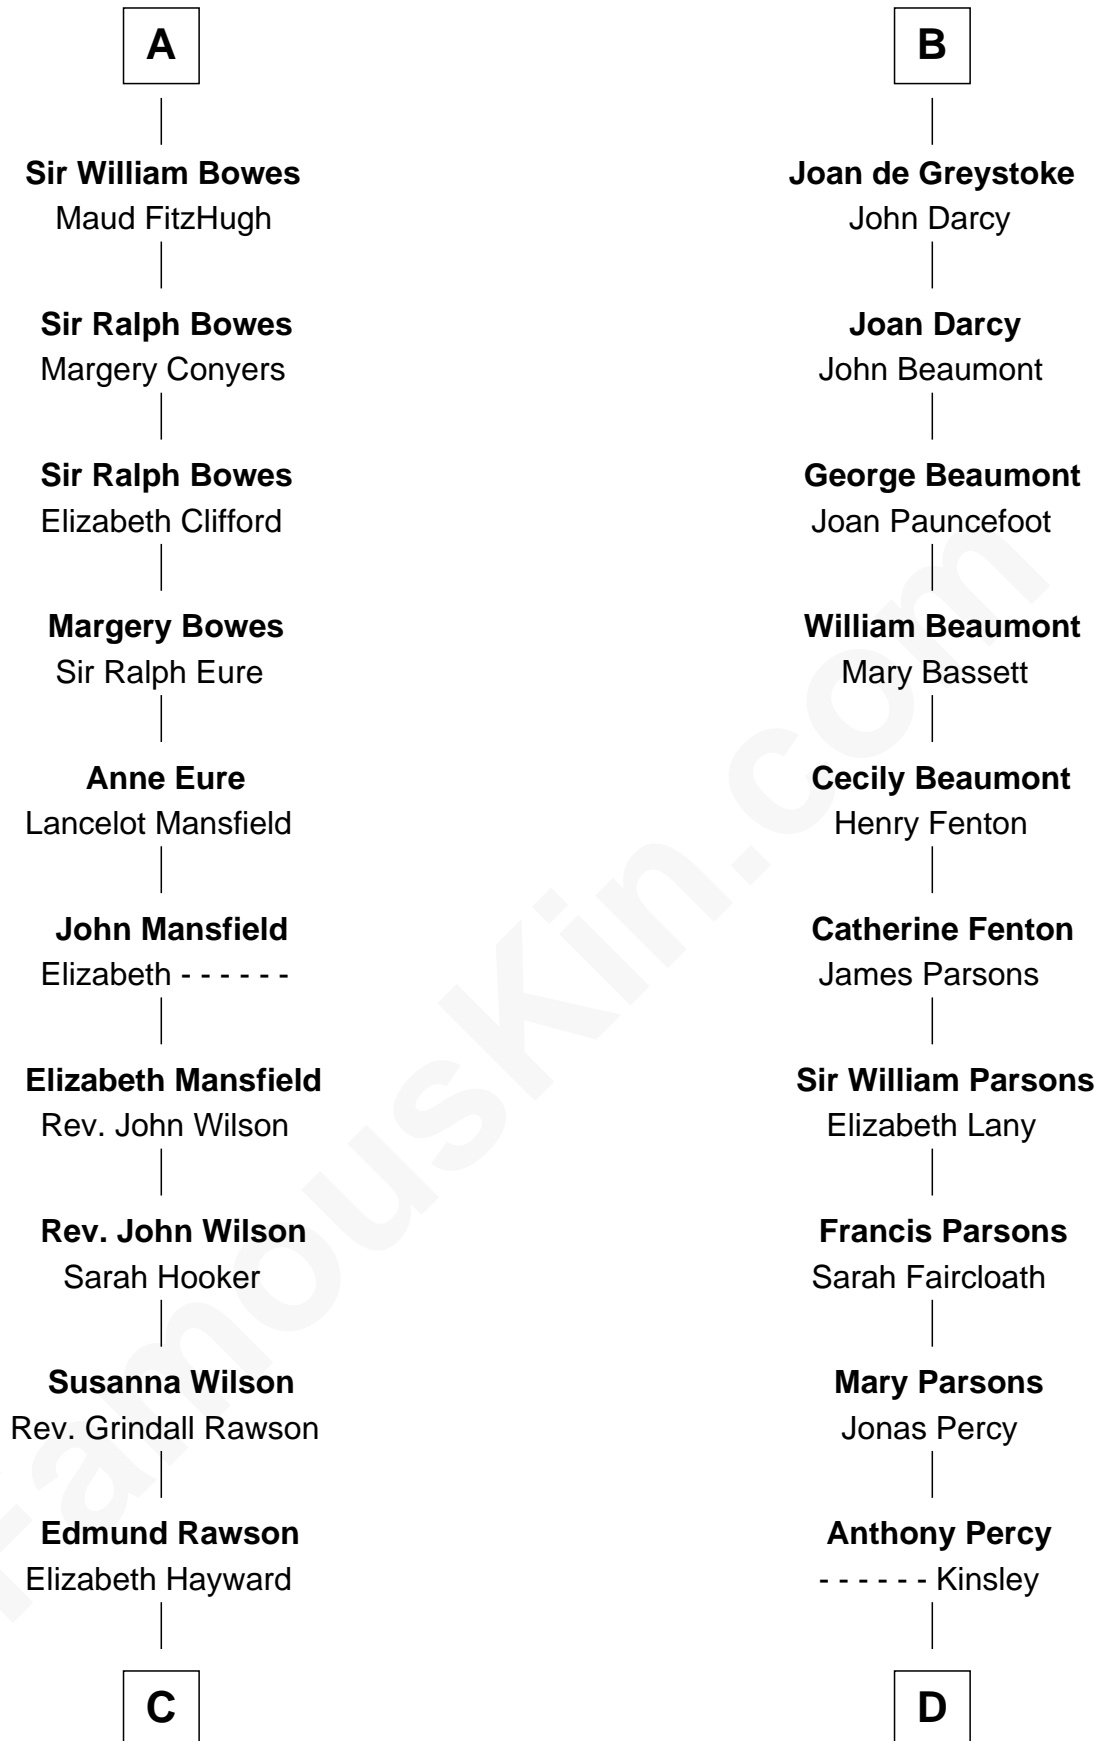

FamousKin.com Relationship Chart of

William Howard Taft

27th U.S. President

21st cousin of

Sir Arthur Conan Doyle

Author, "Sherlock Holmes"

Sir Roger de Quincy

Helen of Galloway

C

Abner Rawson

Mary Allen

Rhoda Rawson

Aaron Taft

Peter Rawson Taft

Sylvia Howard

Alphonso Taft

Louisa Maria Torrey

William Howard Taft

27th U.S. President

D

Mary Percy

Rev. Dr. Richard Pack

William Pack

Catherine Scott