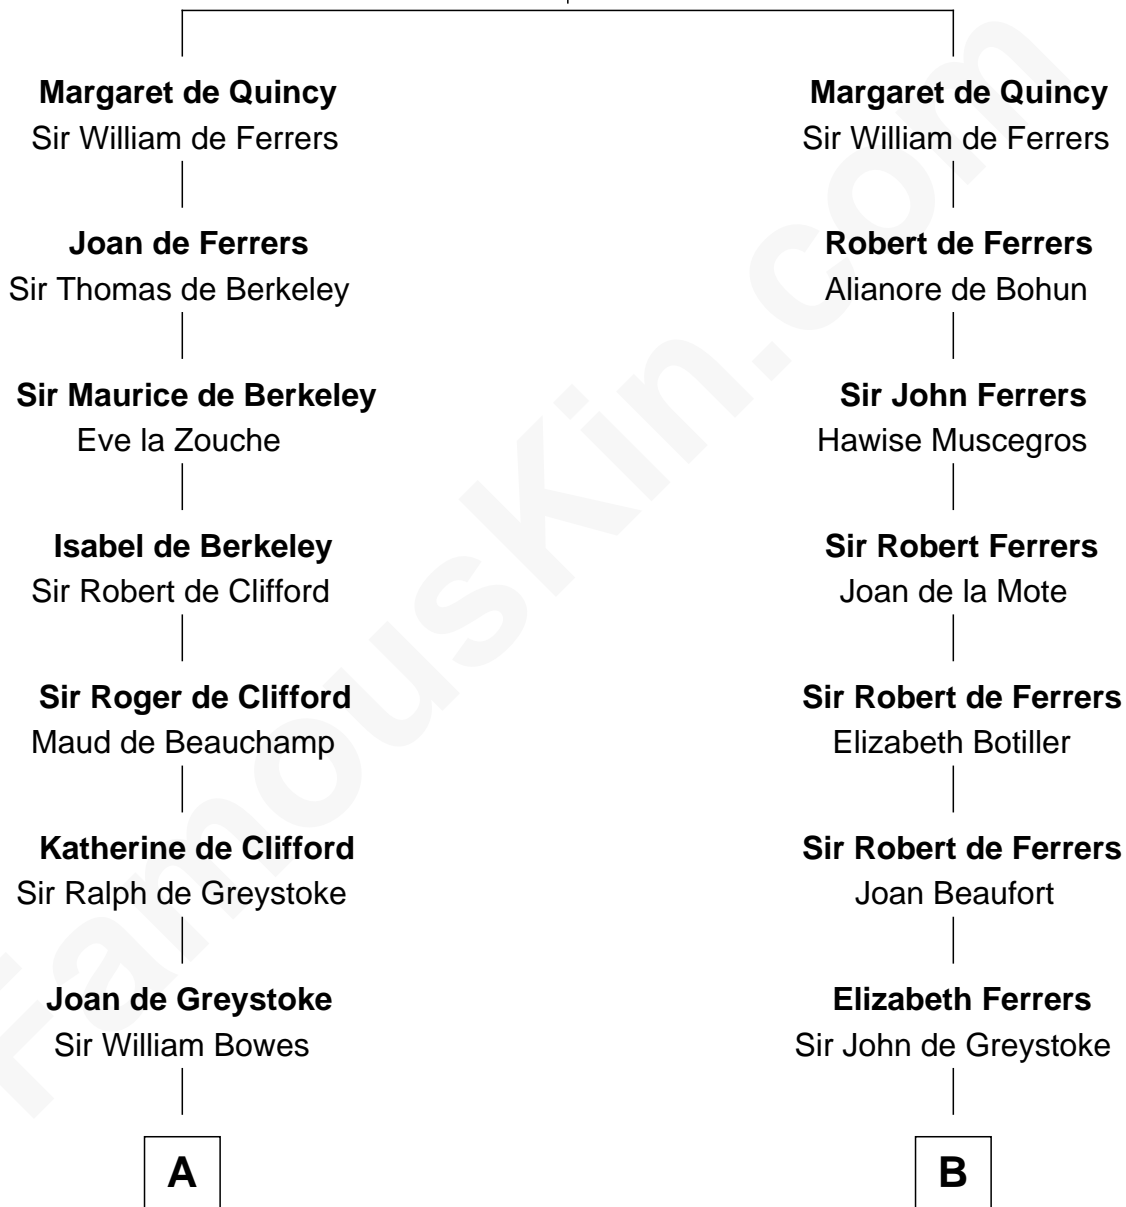

FamousKin.com Relationship Chart of

William Howard Taft

27th U.S. President

21st cousin of

Sir Arthur Conan Doyle

Author, "Sherlock Holmes"

Sir Roger de Quincy

Helen of Galloway

C

Abner Rawson

Mary Allen

Rhoda Rawson

Aaron Taft

Peter Rawson Taft

Sylvia Howard

Alphonso Taft