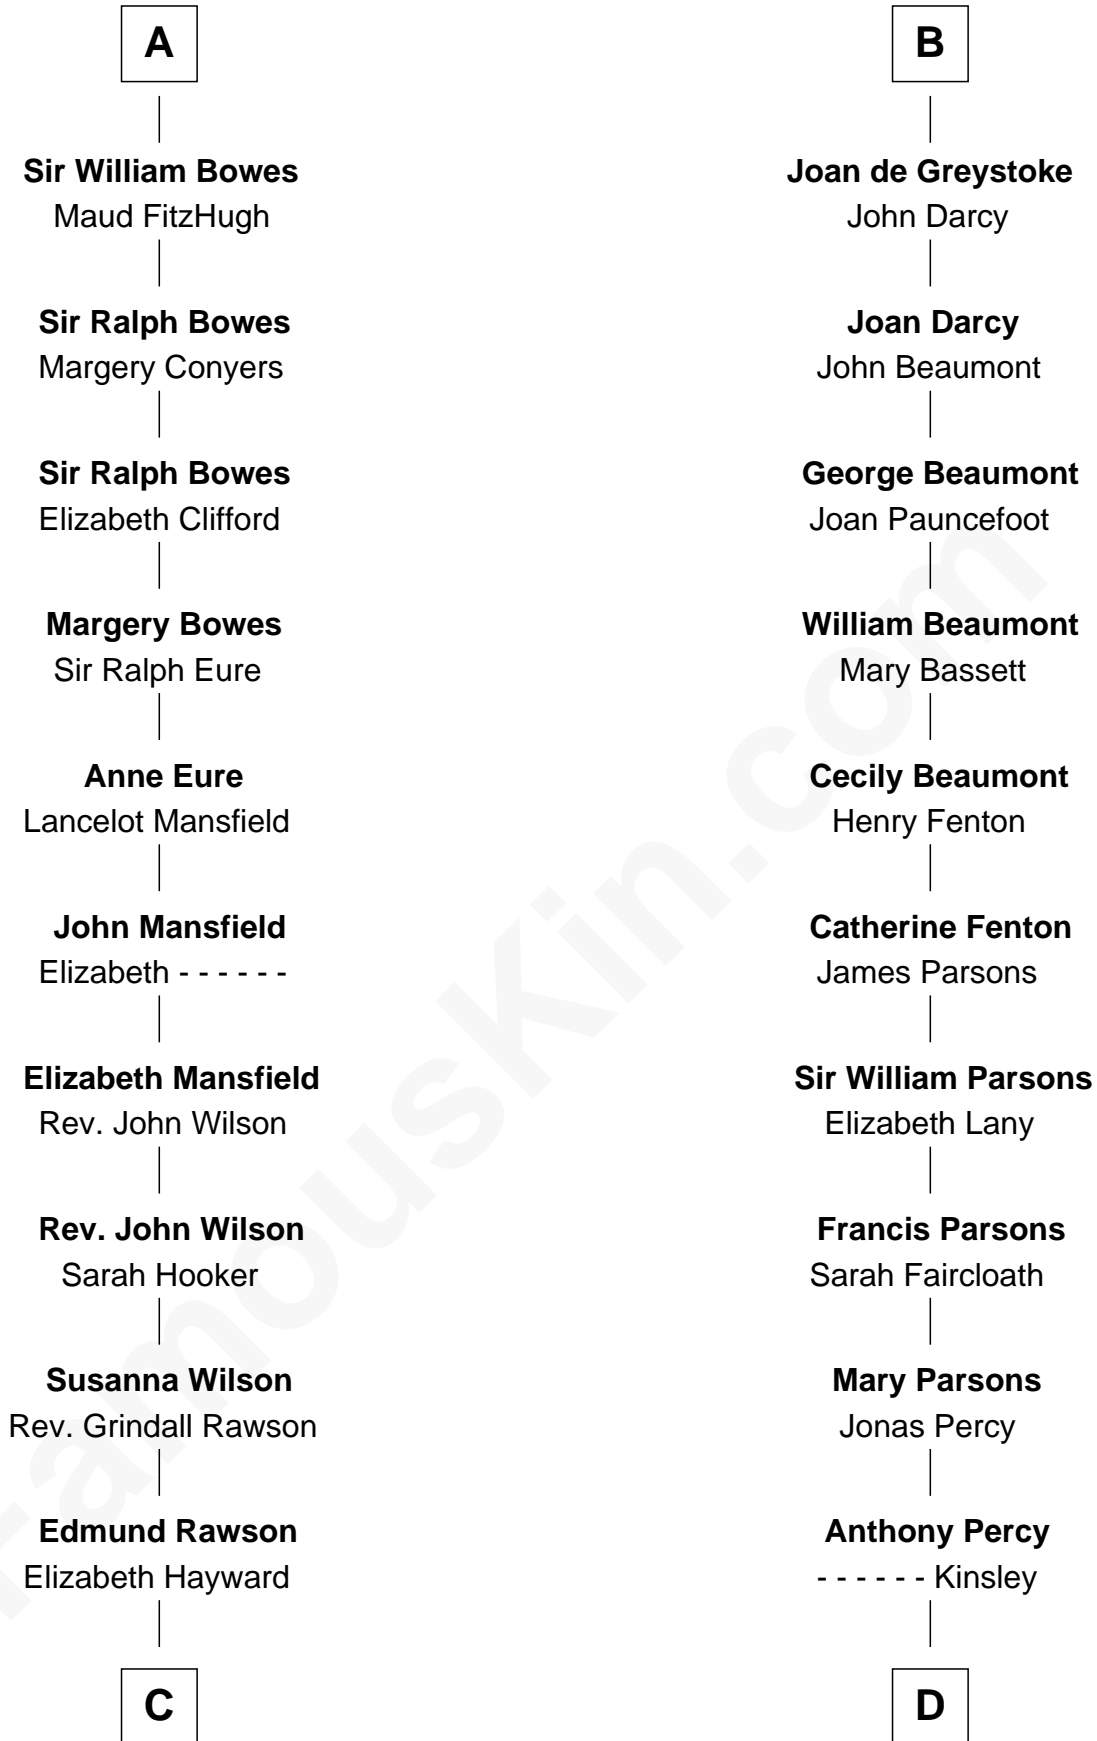

FamousKin.com Relationship Chart of

William Howard Taft

27th U.S. President

21st cousin of

Sir Arthur Conan Doyle

Author, "Sherlock Holmes"

Sir William de Ferrers

Agnes of Chester

C

Abner Rawson

Mary Allen

Rhoda Rawson

Aaron Taft

Peter Rawson Taft

Sylvia Howard

Alphonso Taft

Louisa Maria Torrey

William Howard Taft

27th U.S. President

D

Mary Percy

Rev. Dr. Richard Pack

William Pack

Catherine Scott