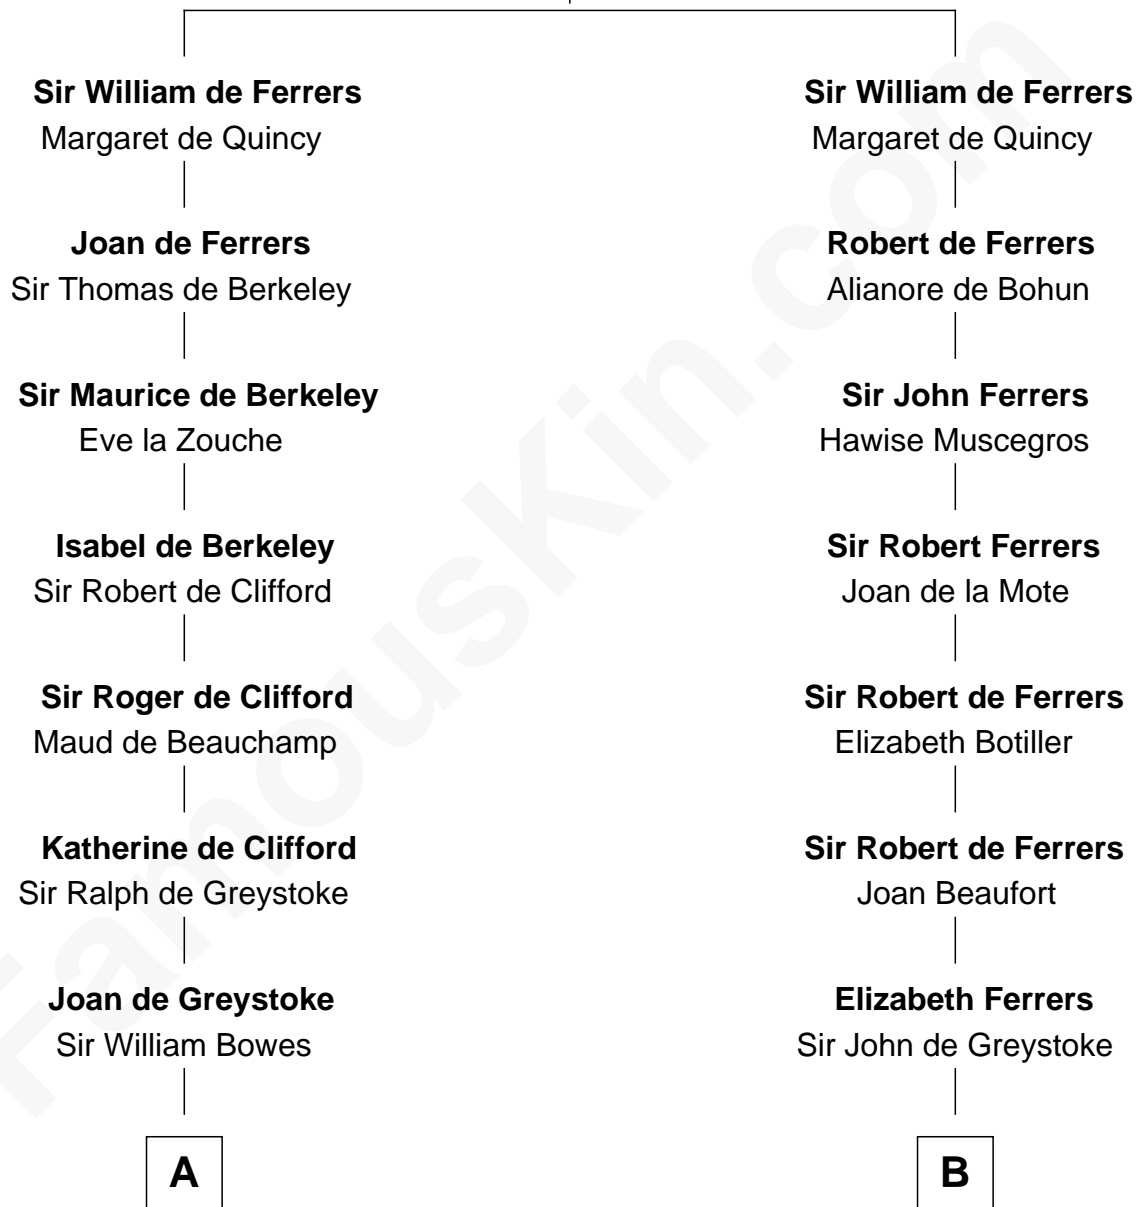

FamousKin.com Relationship Chart of

William Howard Taft

27th U.S. President

21st cousin of

Sir Arthur Conan Doyle

Author, "Sherlock Holmes"

Sir William de Ferrers

Agnes of Chester

C

Abner Rawson

Mary Allen

Rhoda Rawson

Aaron Taft

Peter Rawson Taft

Sylvia Howard

Alphonso Taft