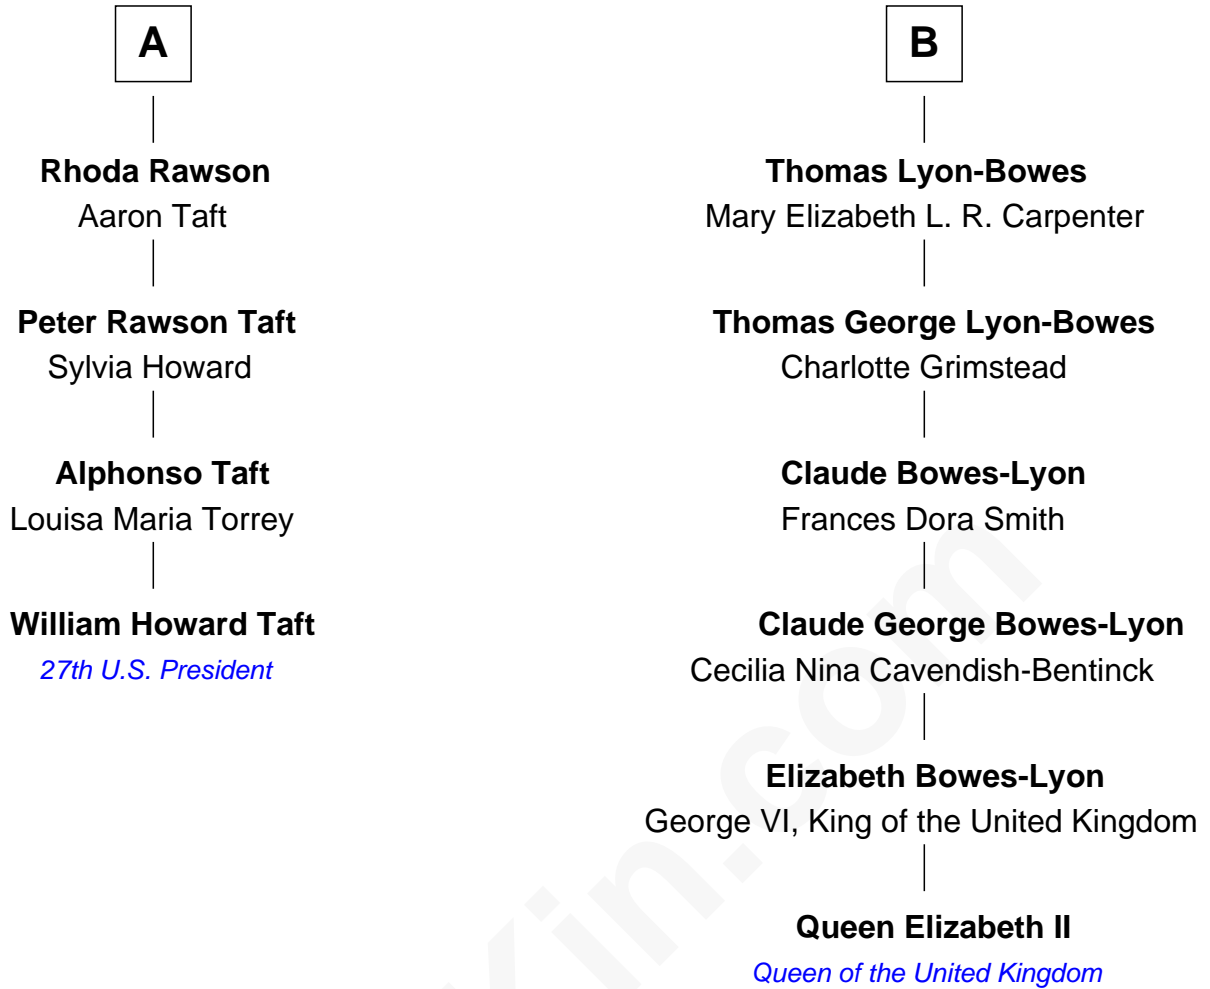

FamousKin.com
Relationship Chart of
William Howard Taft
27th U.S. President

10th cousin 2 times removed of
Queen Elizabeth II
Queen of the United Kingdom

Elizabeth II photo by [Eric Draper](#)