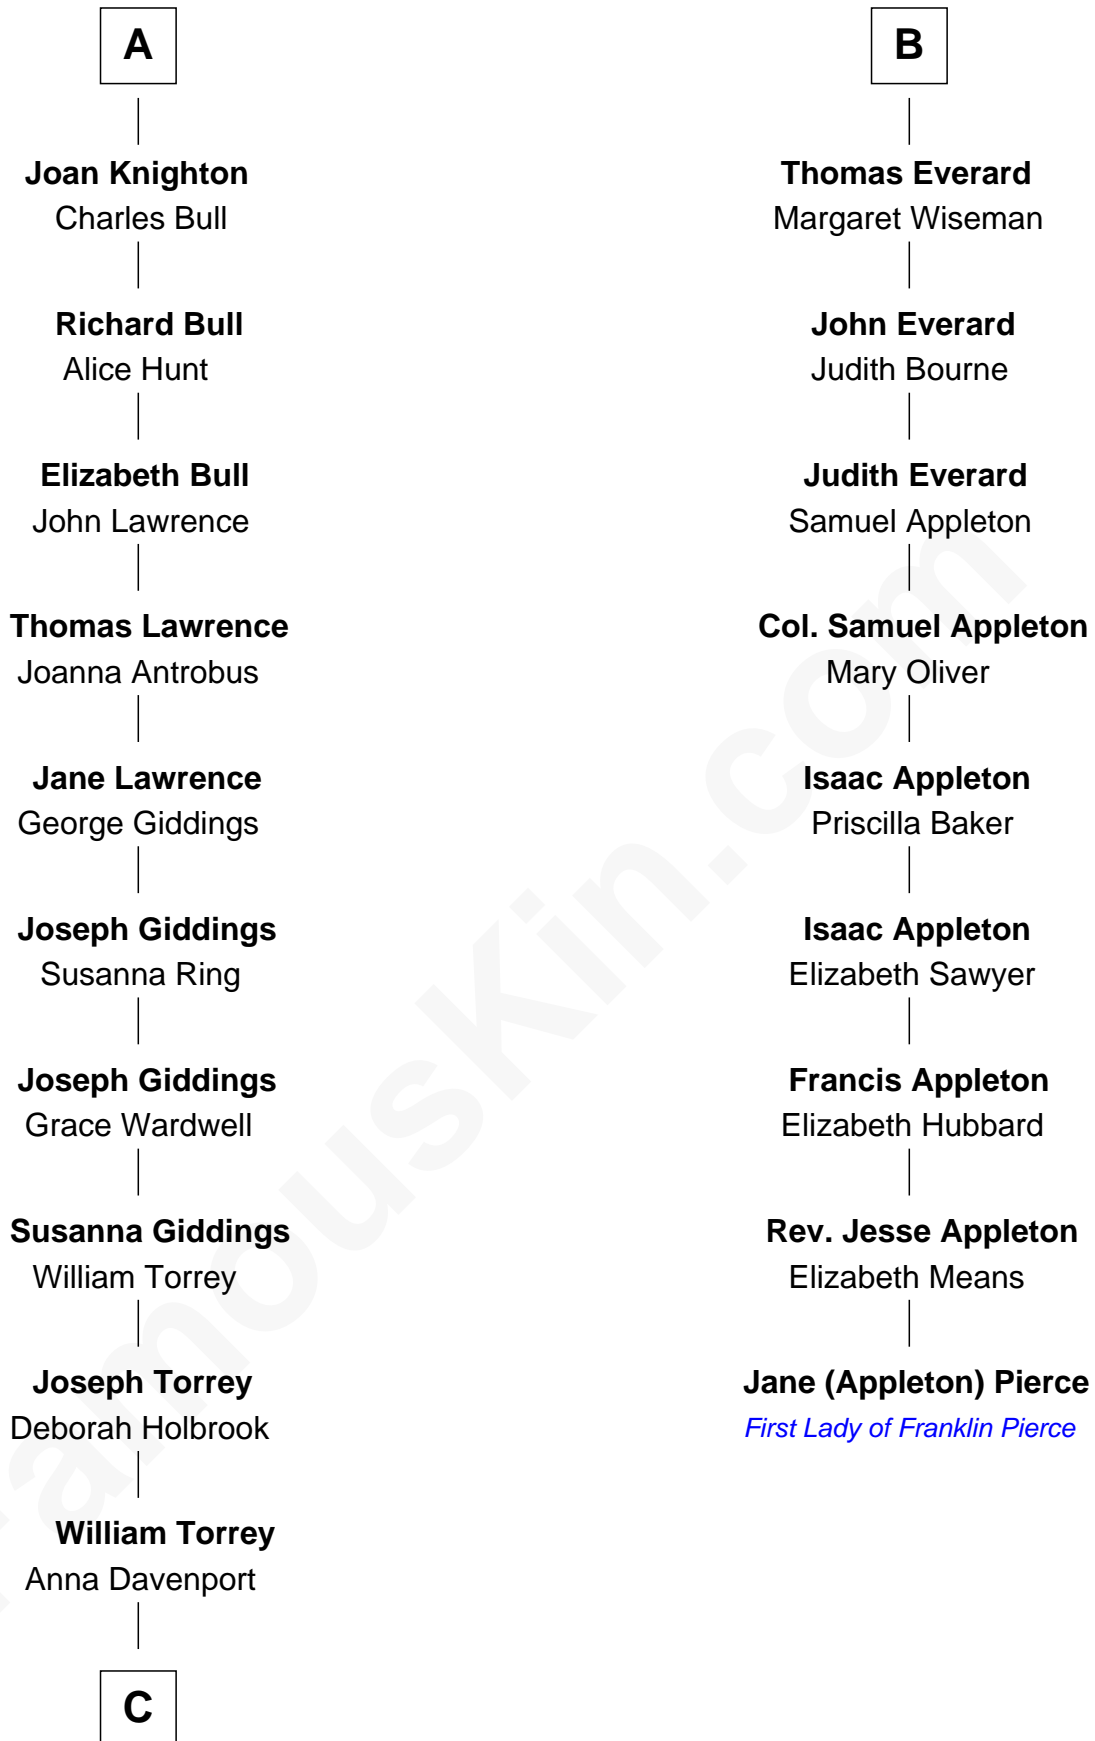

FamousKin.com
Relationship Chart of
William Howard Taft
27th U.S. President

15th cousin 4 times removed of

Jane (Appleton) Pierce
First Lady of President Franklin Pierce

C

Samuel Davenport Torrey

Susan Holman Waters

Louisa Maria Torrey

Alphonso Taft

William Howard Taft

27th U.S. President

FamousKin.com