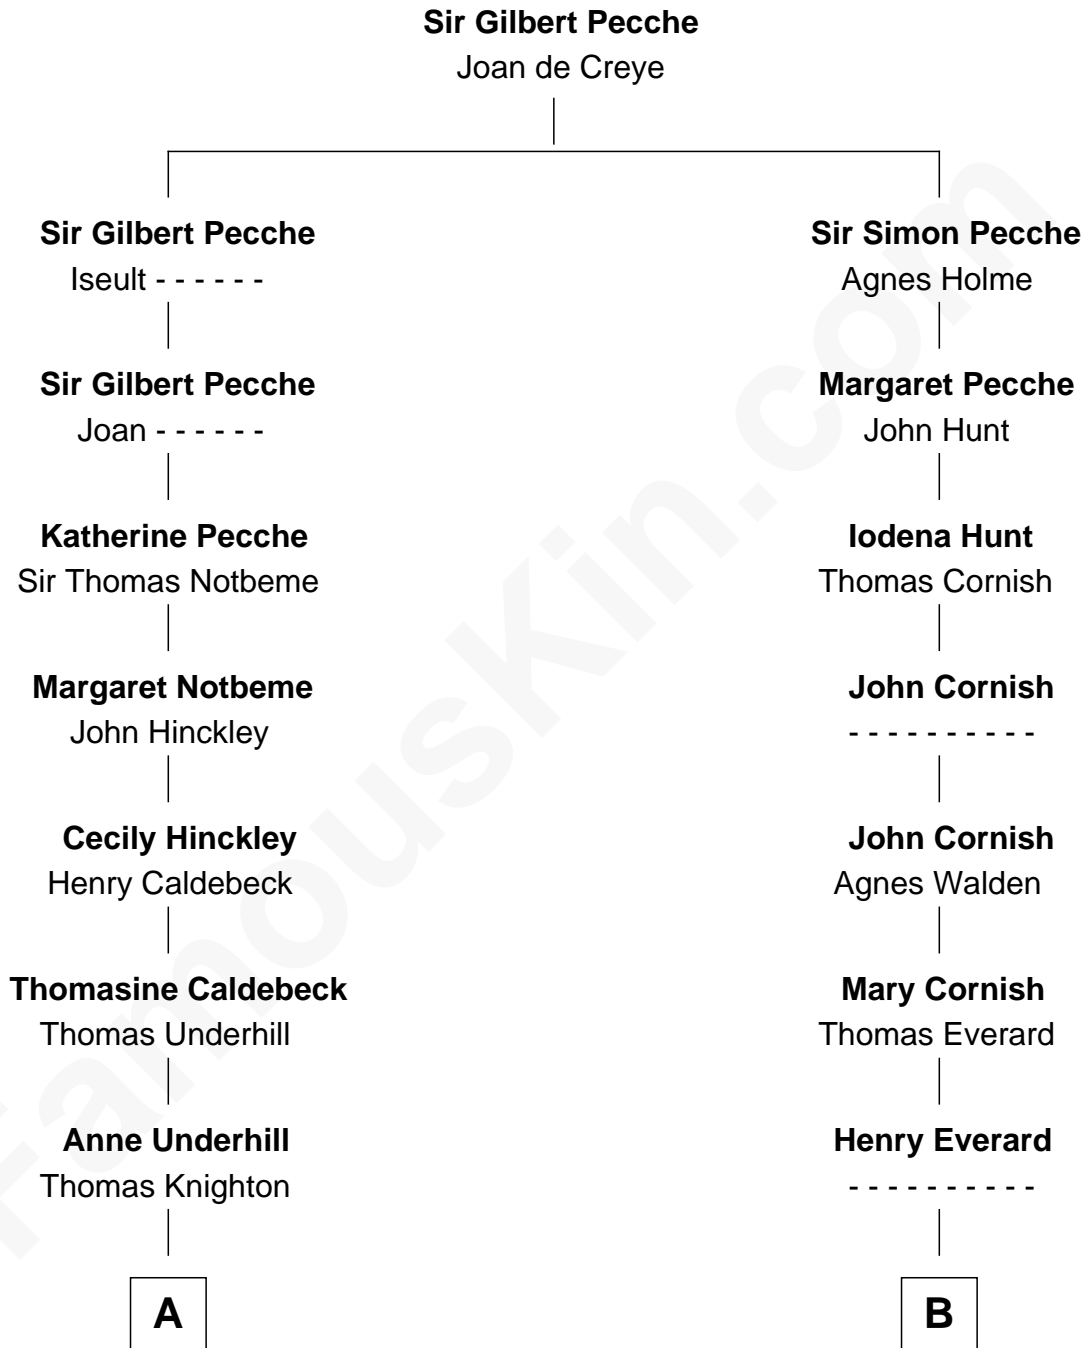

FamousKin.com
Relationship Chart of
William Howard Taft
27th U.S. President

15th cousin 4 times removed of

Jane (Appleton) Pierce
First Lady of President Franklin Pierce

C

Samuel Davenport Torrey

Susan Holman Waters

Louisa Maria Torrey

Alphonso Taft

William Howard Taft

27th U.S. President

FamousKin.com