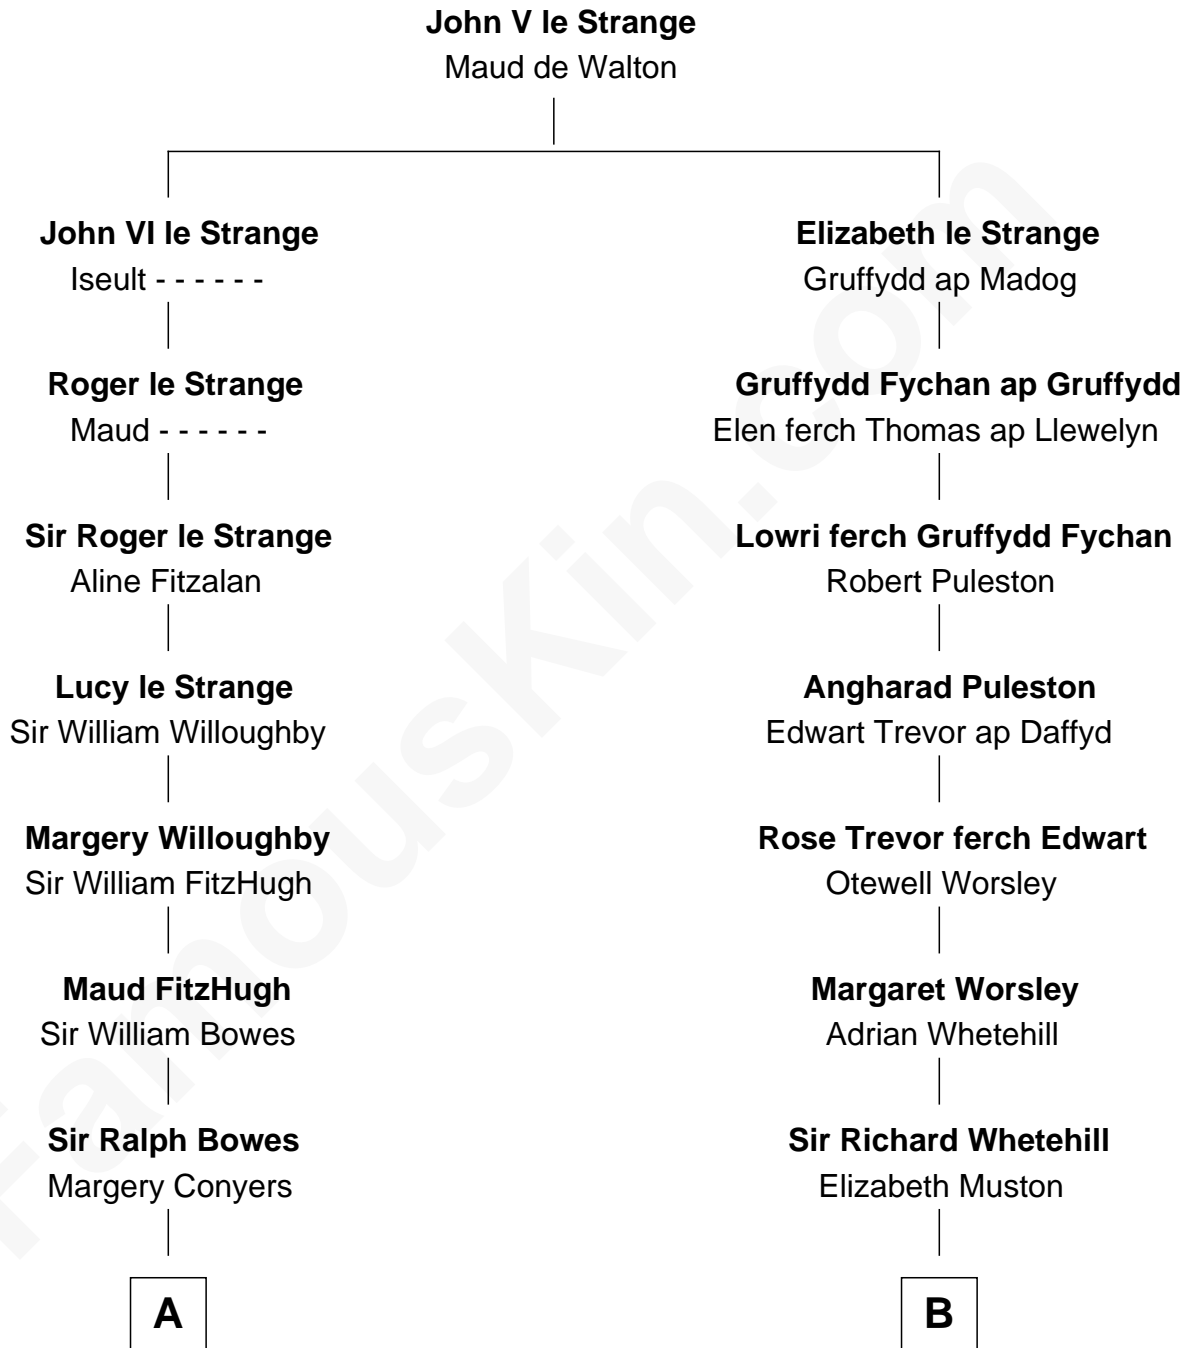

FamousKin.com
Relationship Chart of
William Howard Taft
27th U.S. President

15th cousin 4 times removed of

Jane (Appleton) Pierce
First Lady of President Franklin Pierce

C

—
Peter Rawson Taft

Sylvia Howard

—
Alphonso Taft

Louisa Maria Torrey

—
William Howard Taft

27th U.S. President

FamousKin.com