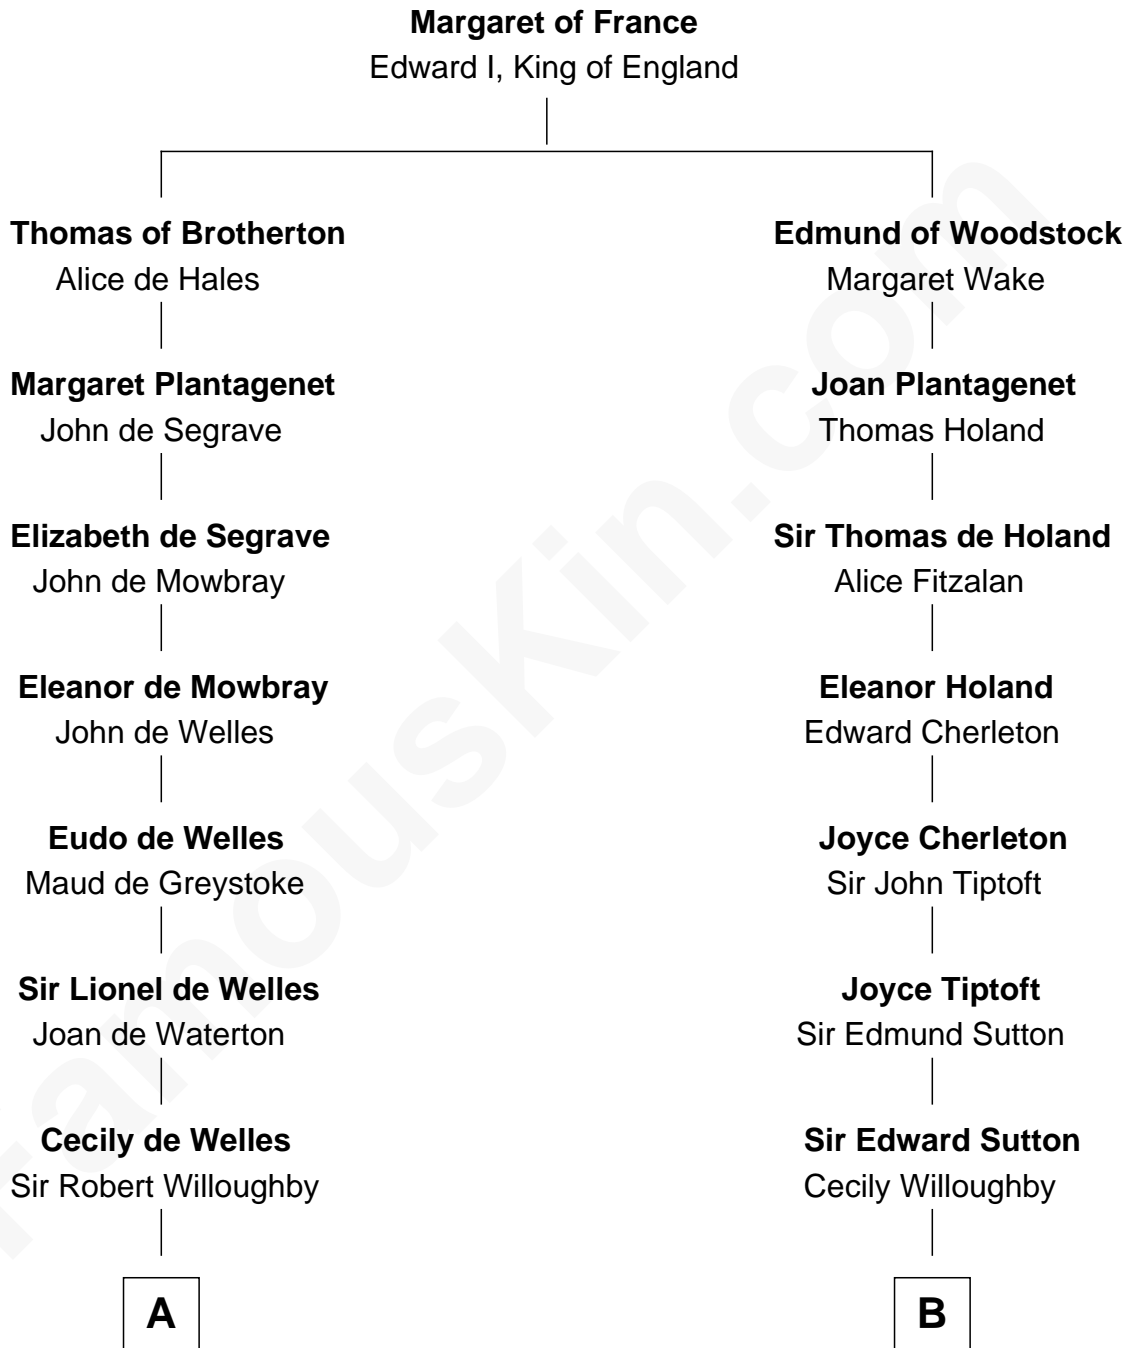

**FamousKin.com**  
**Relationship Chart of**  
**William Howard Taft**  
*27th U.S. President*

16th cousin 4 times removed of

**Jane (Appleton) Pierce**  
*First Lady of President Franklin Pierce*

**C**

—  
**Rhoda Rawson**

Aaron Taft

—  
**Peter Rawson Taft**

Sylvia Howard

—  
**Alphonso Taft**

Louisa Maria Torrey

—  
**William Howard Taft**

*27th U.S. President*