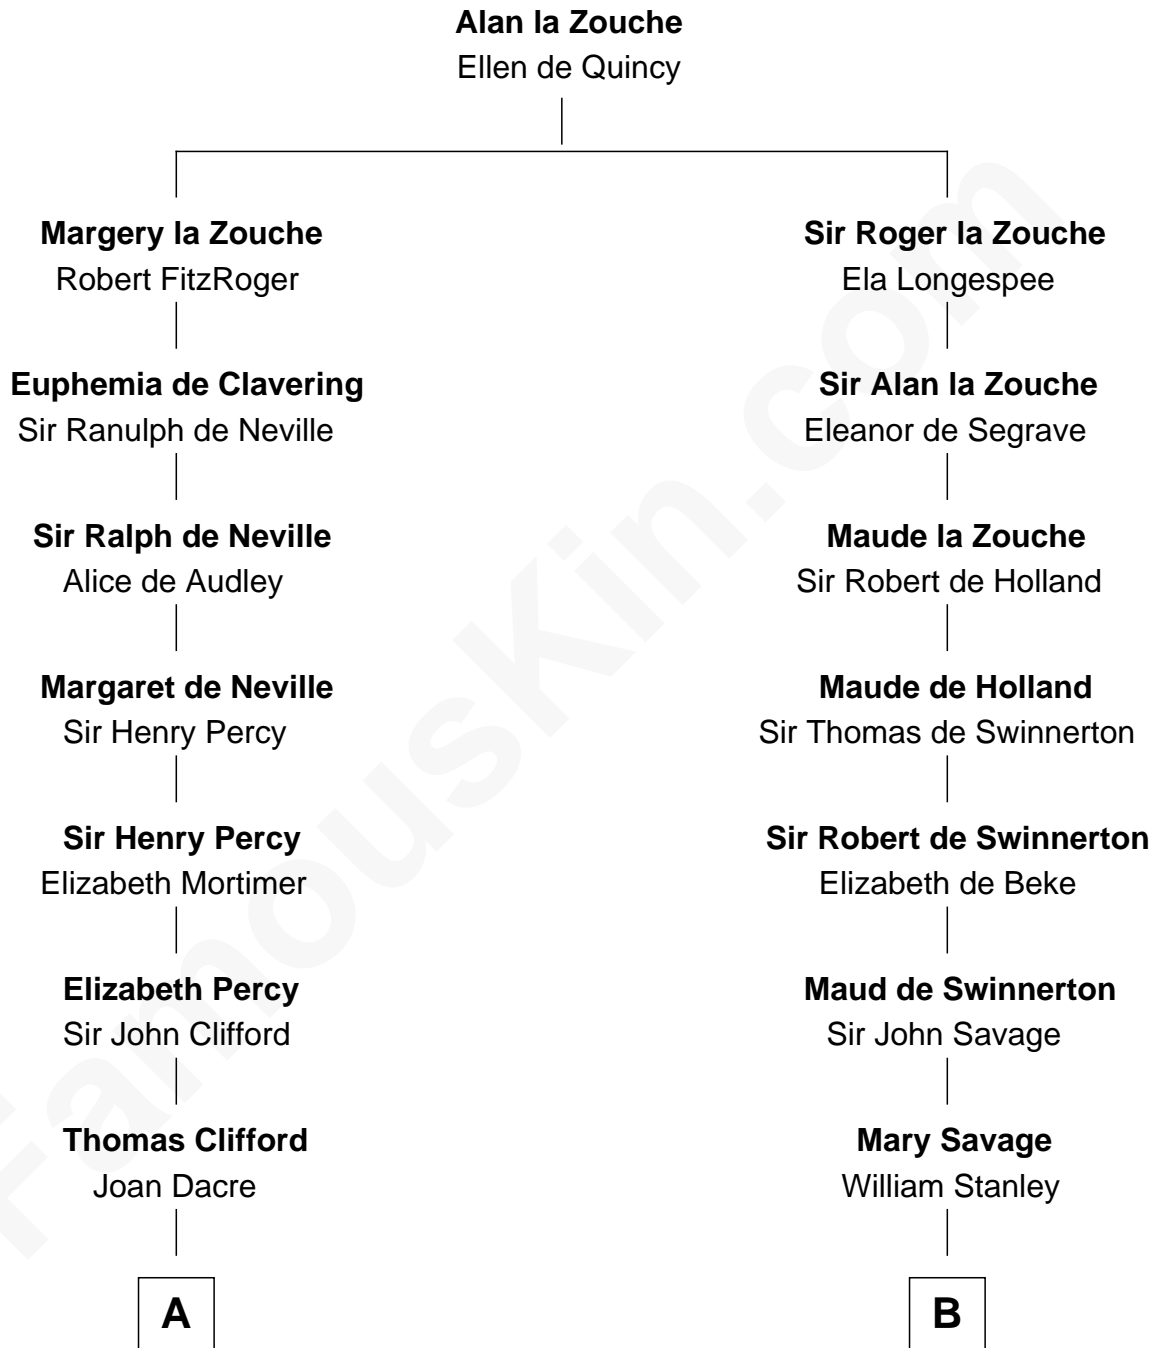

FamousKin.com
Relationship Chart of
William Howard Taft
27th U.S. President

17th cousin 4 times removed of
Thomas Sim Lee
2nd and 7th Governor of Maryland

C

Abner Rawson

Mary Allen

Rhoda Rawson

Aaron Taft

Peter Rawson Taft

Sylvia Howard

Alphonso Taft

Louisa Maria Torrey

William Howard Taft

27th U.S. President

FamousKin.com